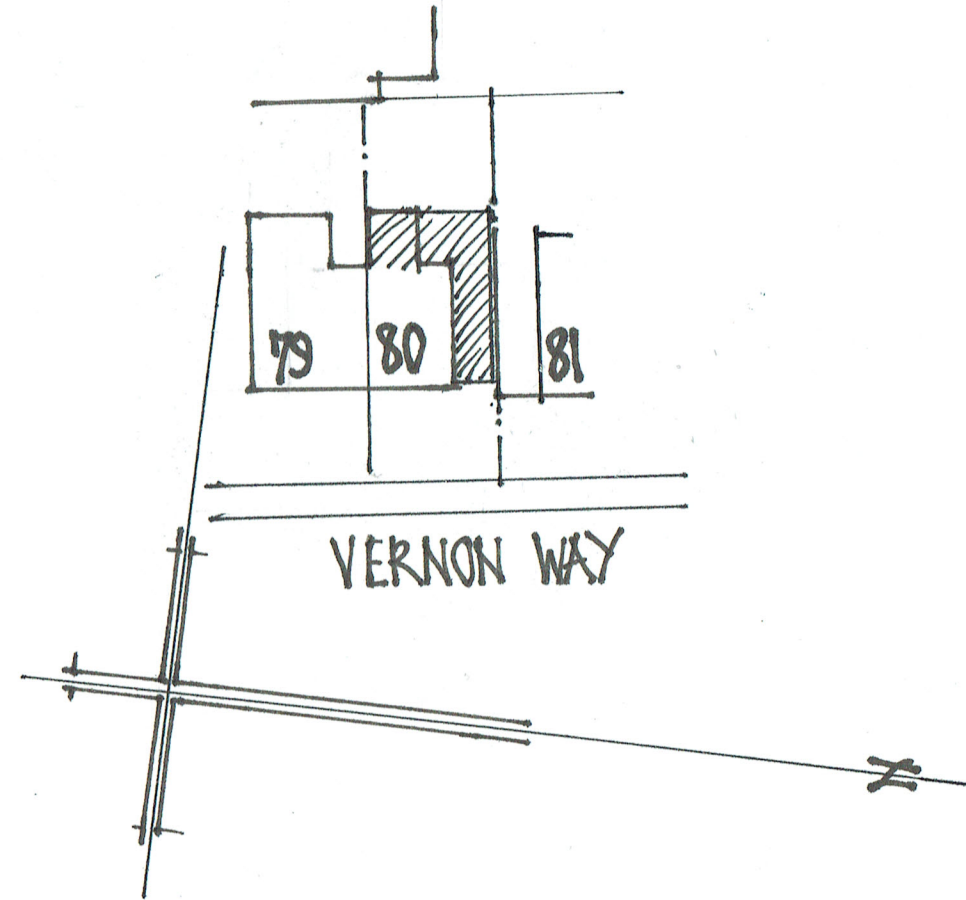

Streetwise™

SITE LOCATION PLAN
AREA 2 HA
SCALE 1:1250 on A4
CENTRE COORDINATES: 432965, 407060

Supplied by Streetwise Maps Ltd
www.streetwise.net
Licence No: 100047474
16/08/2020 09:16

80 VERNON WAY, BARNESLEY

SCALE 1:500