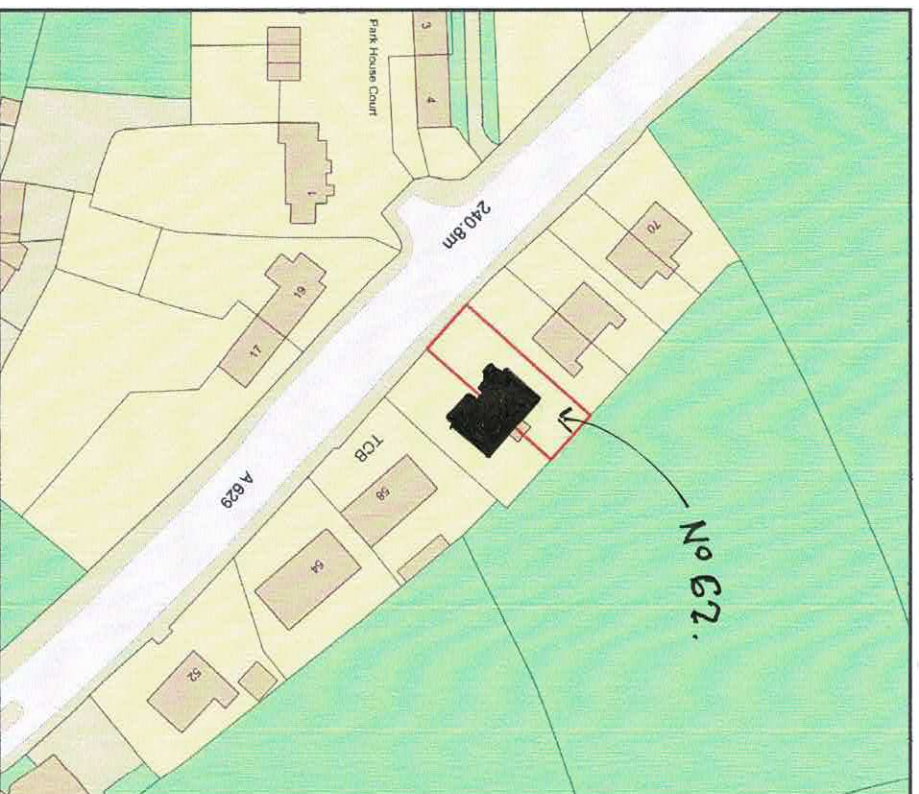

62 Huddersfield Road

Plan Produced for: **Pauline Hawksworth**

Date Produced: 11 Sep 2024

Plan Reference Number: TQRQM24255133704282

Scale: 1:1250 @ A4