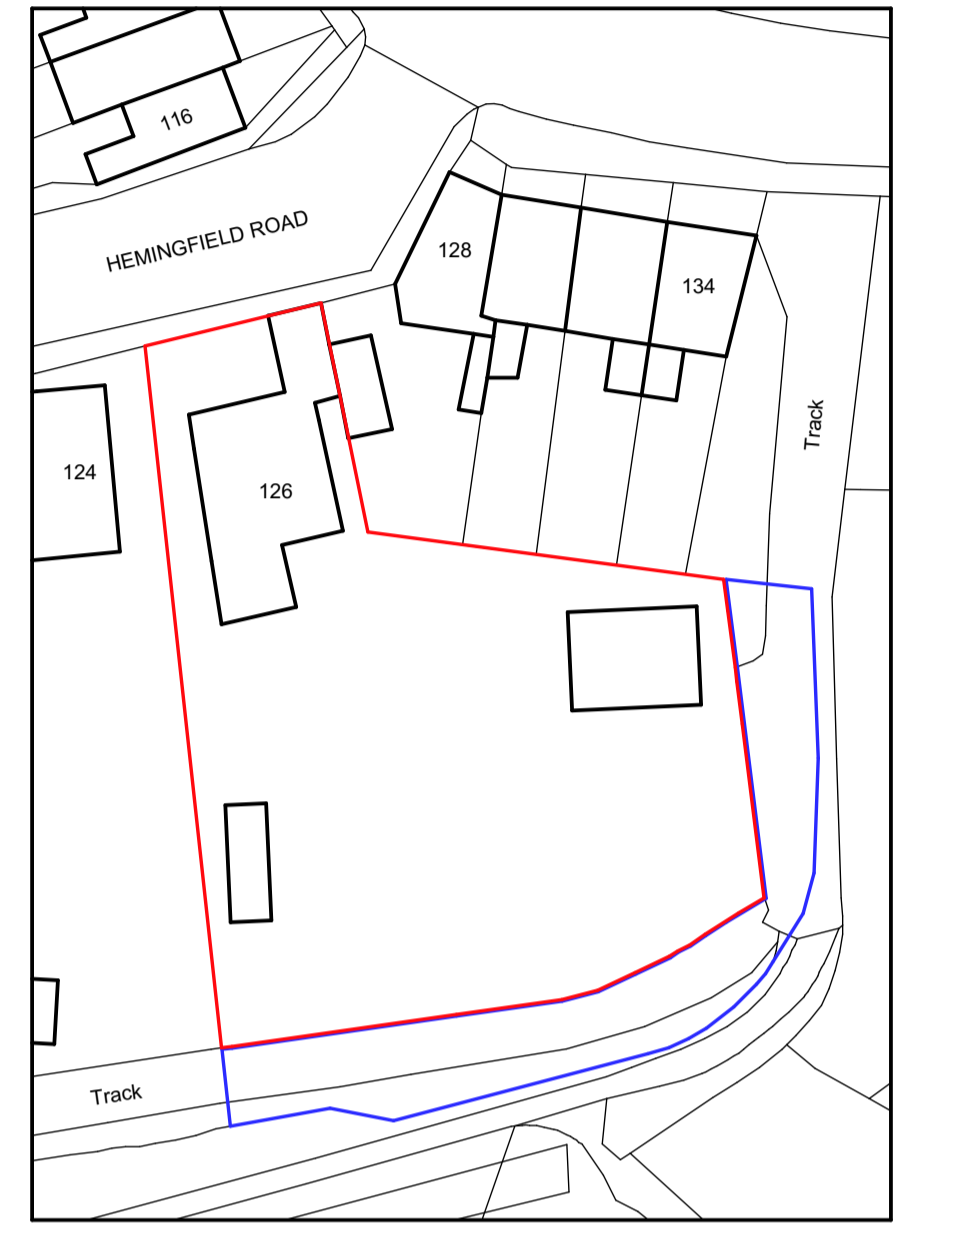

Proposed Site Plan 1:100

Proposed Site Block Plan 1:500

Proposed Site Location Plan 1:1250

PLANNING ONLY	
Address:	126 Hemingfield Road, Hemingfield, Barnsley, S73 0QA
Applicant:	Mr & Mrs Austin
Drawing Title:	Proposed Site Plans A1
Scale:	1:100, 1:500, 1:1250
Date:	30.11.2025
Drawing:	J003 - PL02
Revision:	Nil