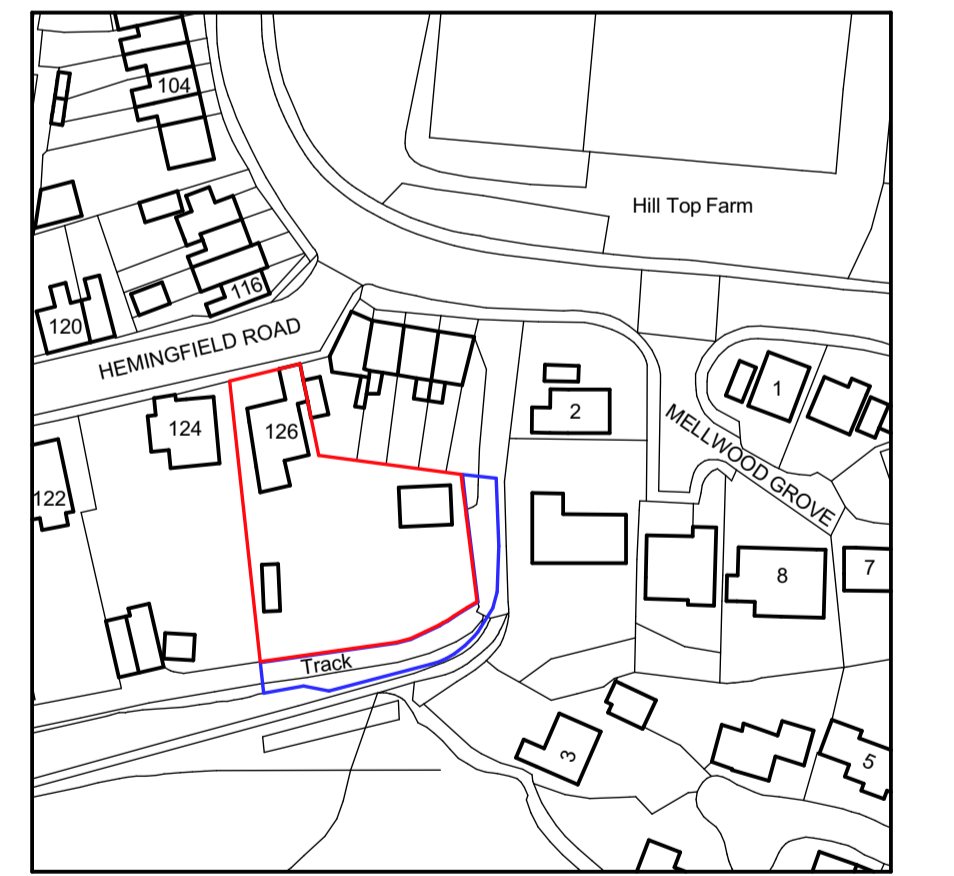

Proposed Site Plan 1:100

Proposed Site Block Plan 1:500

Proposed Site Location Plan 1:1250

PLANNING ONLY	
Address:	126 Hemingfield Road, Hemingfield, Barnsley, S73 0QA
Applicant:	Mr & Mrs Austin
Drawing Title:	Proposed Site Plans A1
Scale:	1:100, 1:500, 1:1250
Date:	30.11.2025
Drawing:	J003 - PL02
Revision:	Nil