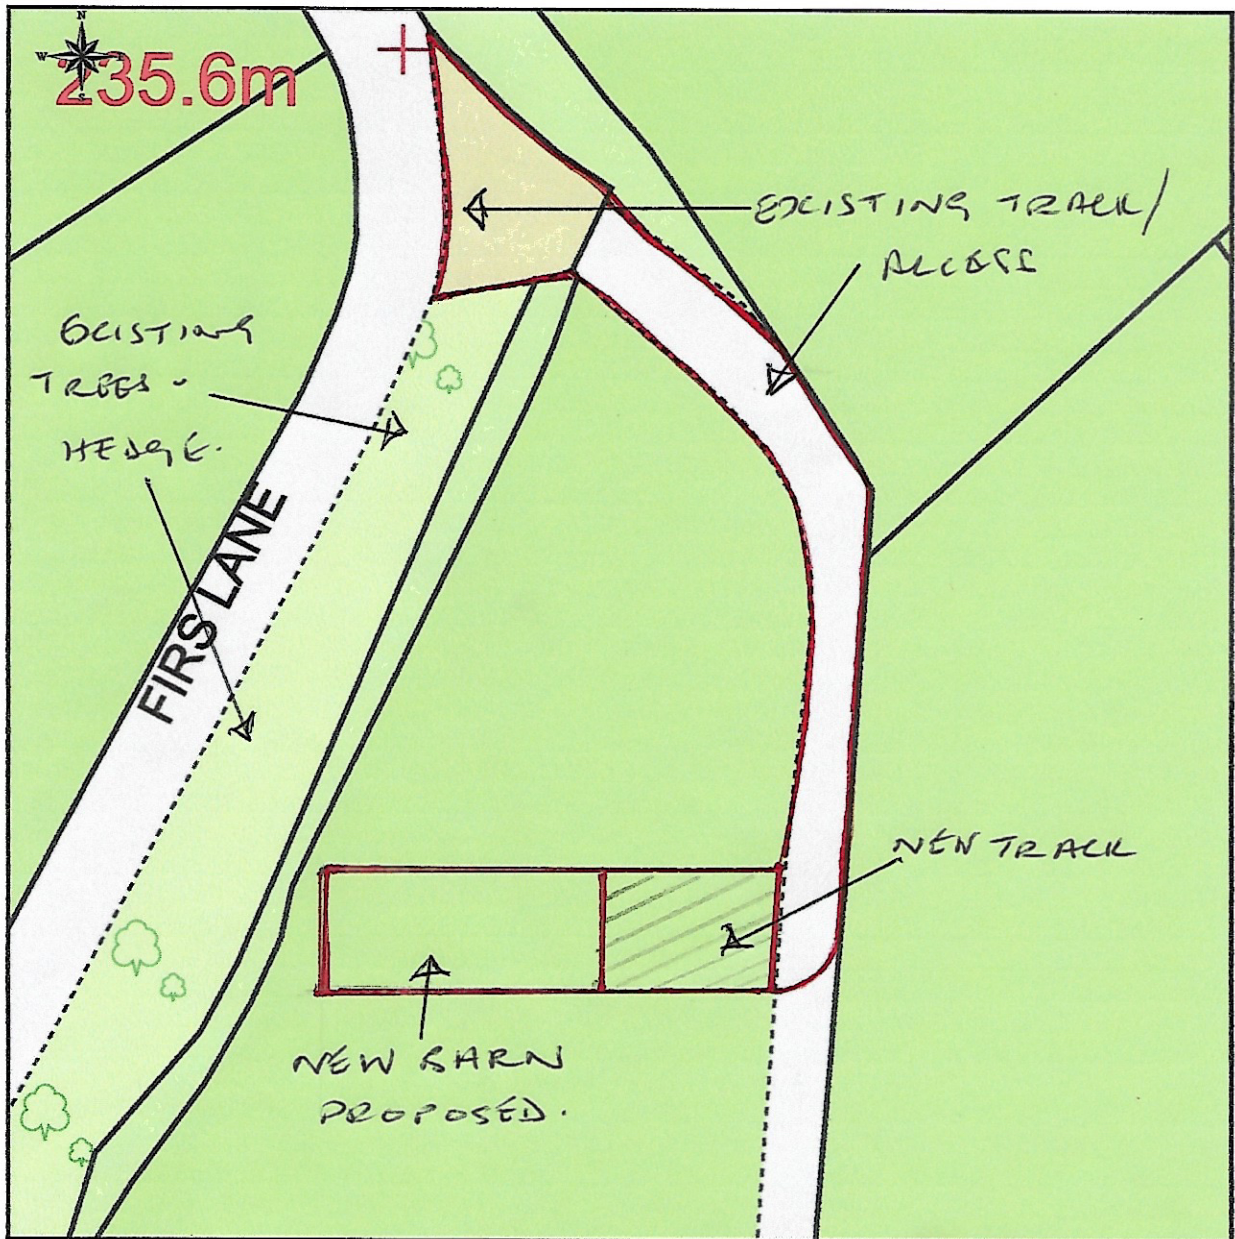

Site Plan

This Plan includes the following Licensed Data: OS MasterMap Colour PDF Location Plan by the Ordnance Survey National Geographic Database and incorporating surveyed revision available at the date of production. Reproduction in whole or in part is prohibited without the prior permission of Ordnance Survey. The representation of a road, track or path is no evidence of a right of way. The representation of features, as lines is no evidence of a property boundary. © Crown copyright and database rights, 2022. Ordnance Survey 0100031673

0m 5m 10m 15m 20m 25m 30m 35m 40m

Scale: 1:500, paper size: A4

Planning Application for Storage barn

Cat hill Livery
Cawthorne View
Firs Lane
Hoylandswaine
Sheffield S36 7JG

Prepared by Sally-Ann Tinsley BSc LL.Dip PgC Ag Law
Equine Commercial-Legal
www.equineplanningconsultants.com