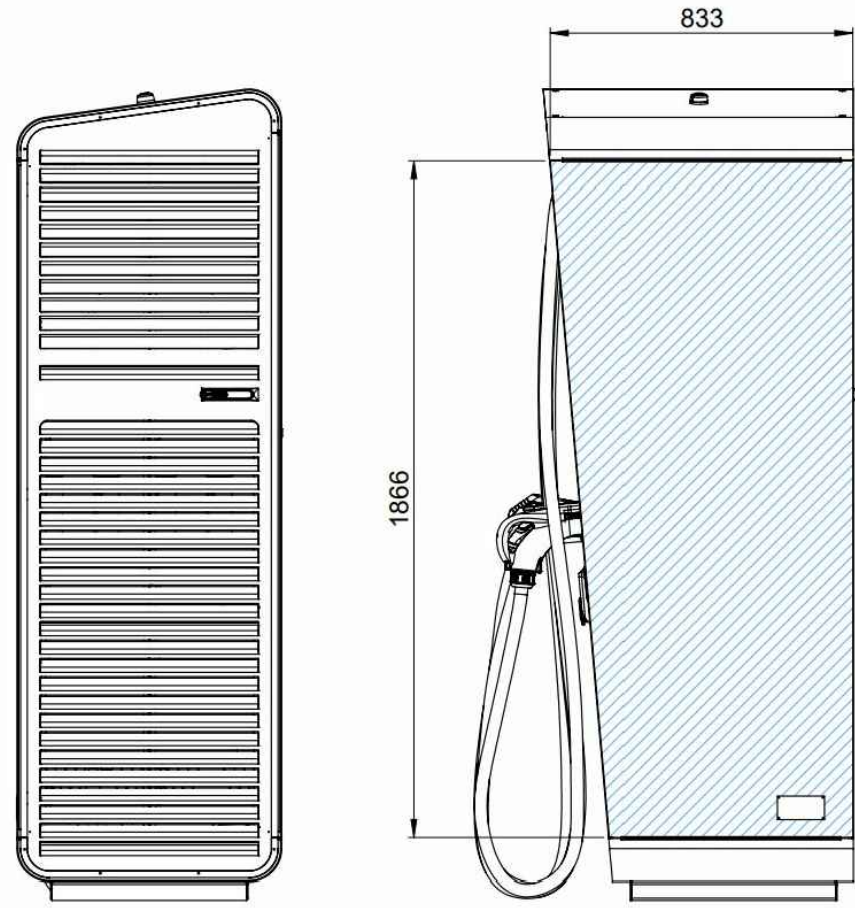

Front View

Left Side View

Back View

Right Side View

3D View

**Alpatronic Hypercharger 300 (HYP 300)**

Charging Capacity of 300kW CCS

Each charger capable of serving 2 car spaces at once

4 No. HYP300 Total on site

Screen allows for disable access

Colour Anthracite with Yellow accent edging

Fastned Logo above screen as shown

Builder:	<b>FASTNED</b> 			
Project:	IBIS Barnsley	Date:	April 2022	Fastned UK Ltd. 1st Floor 3 Bath Place London EC2A 3DR
Phase:	Planning Application	Scale:	1:20	
Edition:	Proposal Fastned, Charger Specification	Paper Size:	A3	
Drawing Nr:	44.022_PA_004001	Illustrator:	CL	