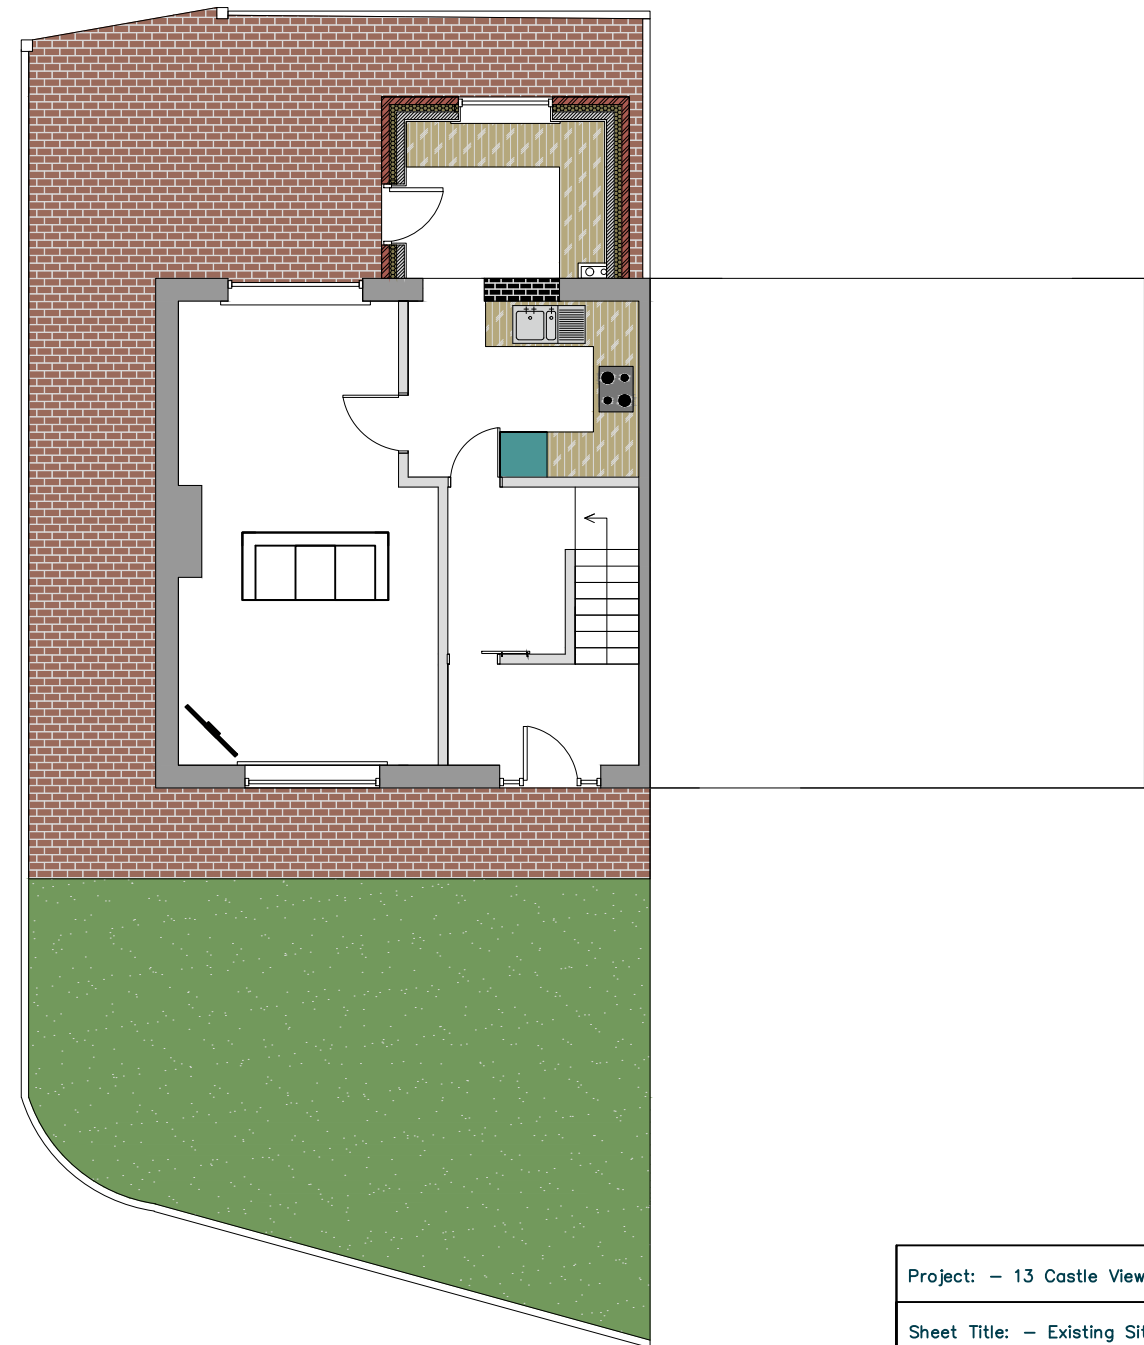

Existing Site Plan

Proposed Site Plan

Project: - 13 Castle View, Barnsley, S70 5QX
Sheet Title: - Existing Site Plan
Sheet Number: - E013CV - PP-01
DATE 11.09.2021 1:100
MH Architectural & Project Management t: 07710540271 e: markhellewell88@gmail.com