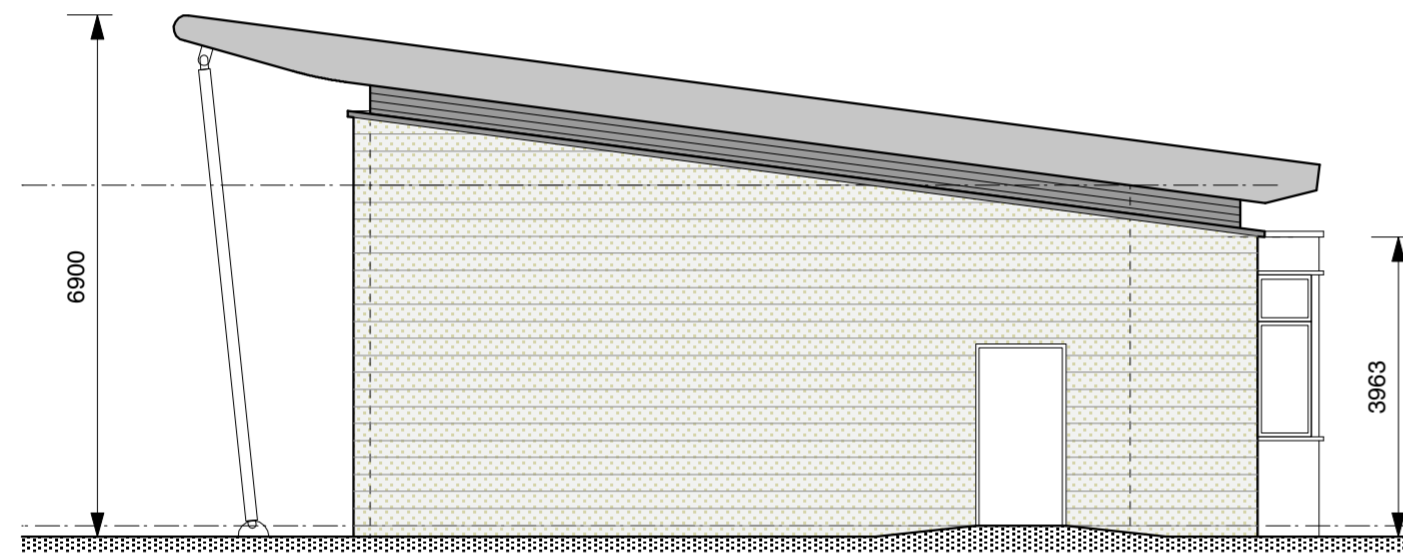

WEST ELEVATION

SOUTH ELEVATION

NORTH ELEVATION

EAST ELEVATION

htcarchitects

York Place Studio
8 Britannia Street
Leeds, LS1 2DZ

T: 0113 244 3457
E: info@htcarchitects.co.uk
www.htcarchitects.co.uk

Client

Stainsby Grange (Wombwell) Limited.

Project

Proposed Conversion of Existing Units and
New Drive Through Restaurants at
Wombwell Lane, Barnsley.

Drawing title

Proposed Elevations of Fast Food.

Drawn By	tjc	Checked By	--
Scale	1:100 @ A2	Date	13th Nov 2013
Drawing no.	A945.PL.07	Revision	---