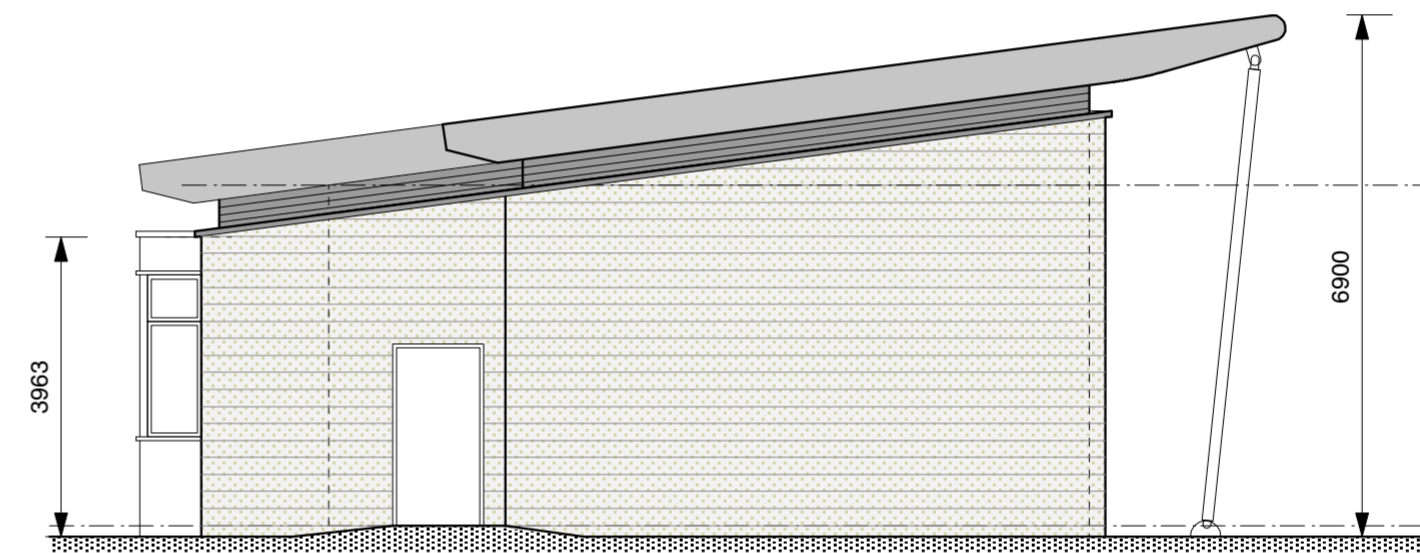

WEST ELEVATION

SOUTH ELEVATION

NORTH ELEVATION

EAST ELEVATION

htcarchitects

York Place Studio
8 Britannia Street
Leeds, LS1 2DZ

T: 0113 244 3457
E: info@htcarchitects.co.uk
www.htcarchitects.co.uk

Client

Stainsby Grange (Wombwell) Limited.

Project

Proposed Conversion of Existing Units and
New Drive Through Restaurants at
Wombwell Lane, Barnsley.

Drawing title

Proposed Elevations of Fast Food.

Drawn By	tjc	Checked By	--
Scale	1:100 @ A2	Date	13th Nov 2013
Drawing no.	A945.PL.07	Revision	---