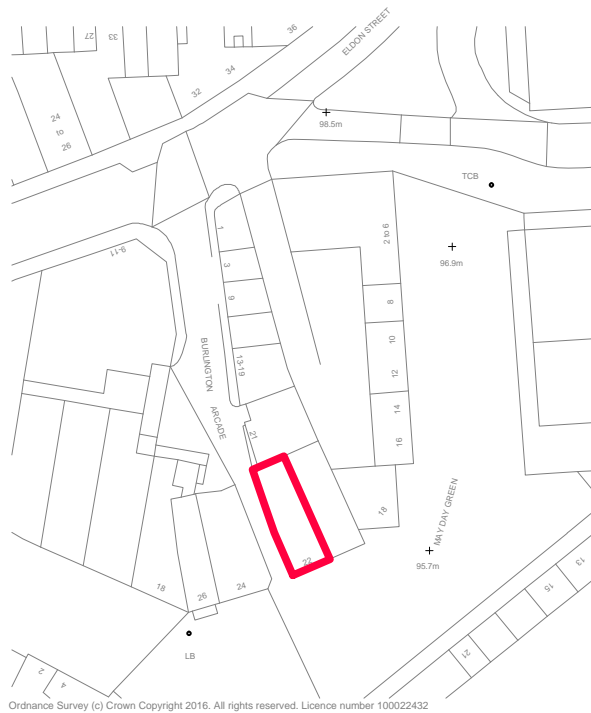

KEY

— UNIT 22

www.CS2.co.uk

PROJECT:
BARNSELY, 22 MAY DAY GREEN,
SOUTH YORKSHIRE, S70 1RD

TITLE:
LOCATION PLAN

DRAWN:
MC

DATE:
19/04/2016

DRAWING NO.
CPW/BARN/L01

CHECKED
CL

SCALE:
1:1250 @ A4

REV:
-

© 2015 CS2 Limited