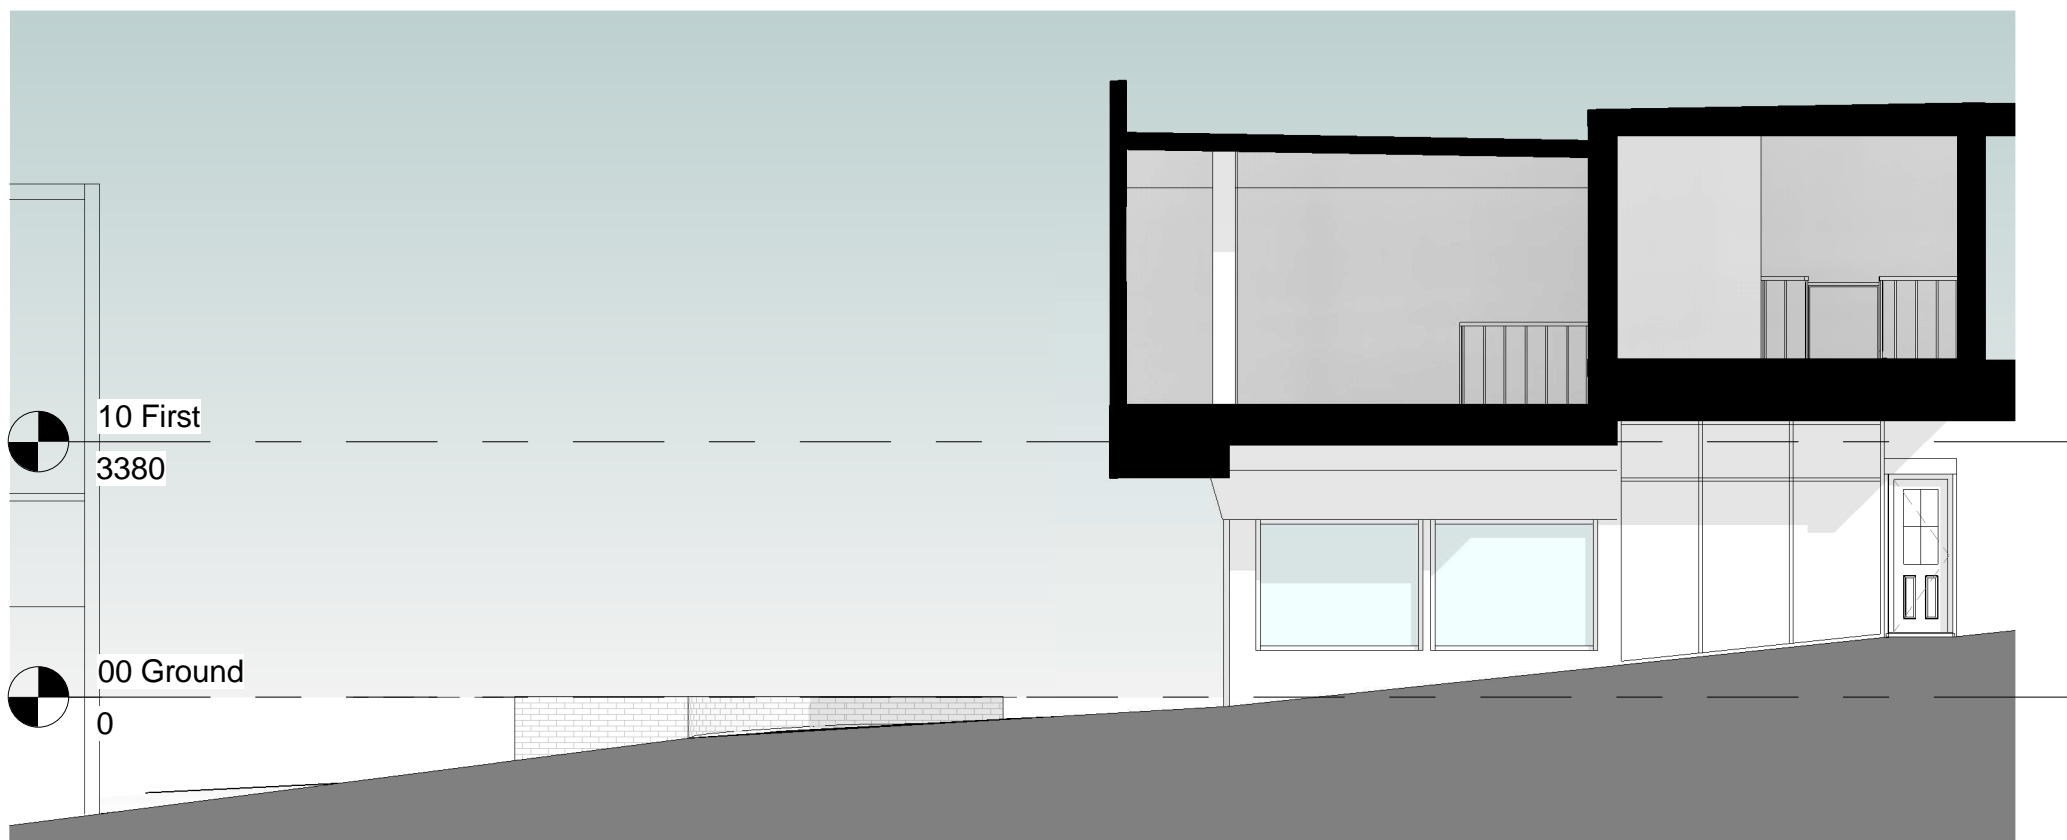

10 First
3380

00 Ground
0

Existing Front Elevation

10 First
3380

00 Ground
0

Existing Side Elevation (west)

10 First
3380

00 Ground
0

Existing Side Elevation (east)

Existing Elevations

Scale 1:100 at A3

Mr Mustafa
Unit 33 Peel Street Arcade,
Barnsley,
S70 2RN