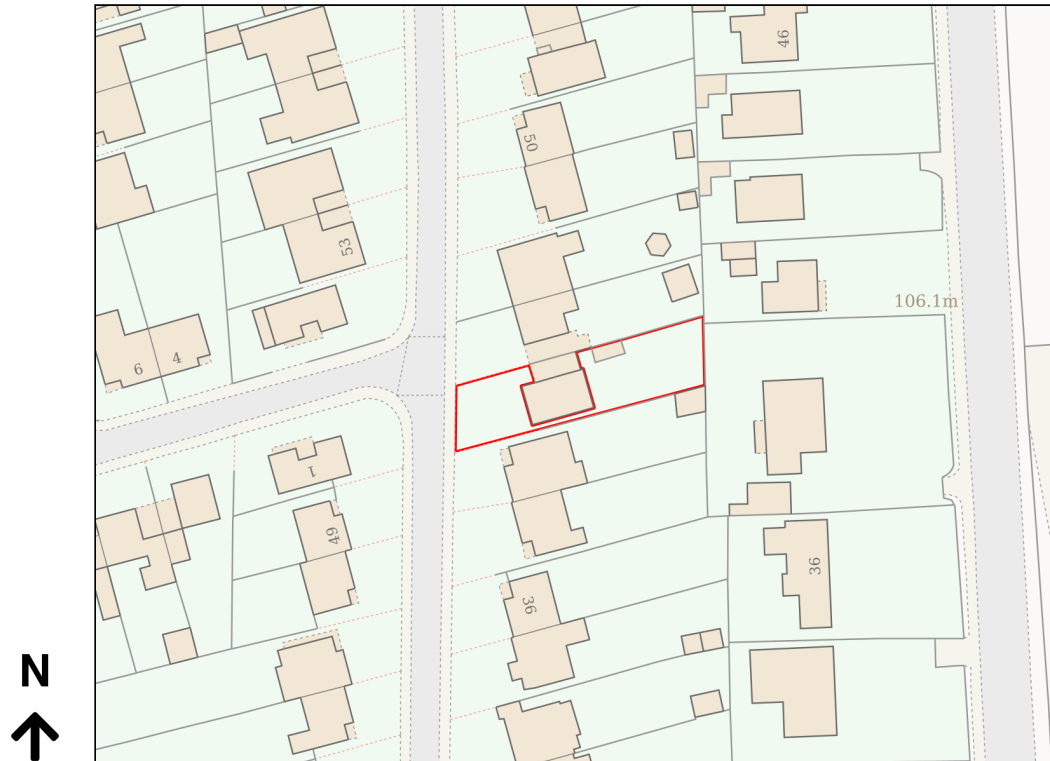

Location Plan

Site Address: 42, Limes Avenue, Staincross, Barnsley, S75 6JT

Date Produced: 12-May-2025

Scale: 1:1250 @A4

Planning Portal Reference: PP-13855472v1