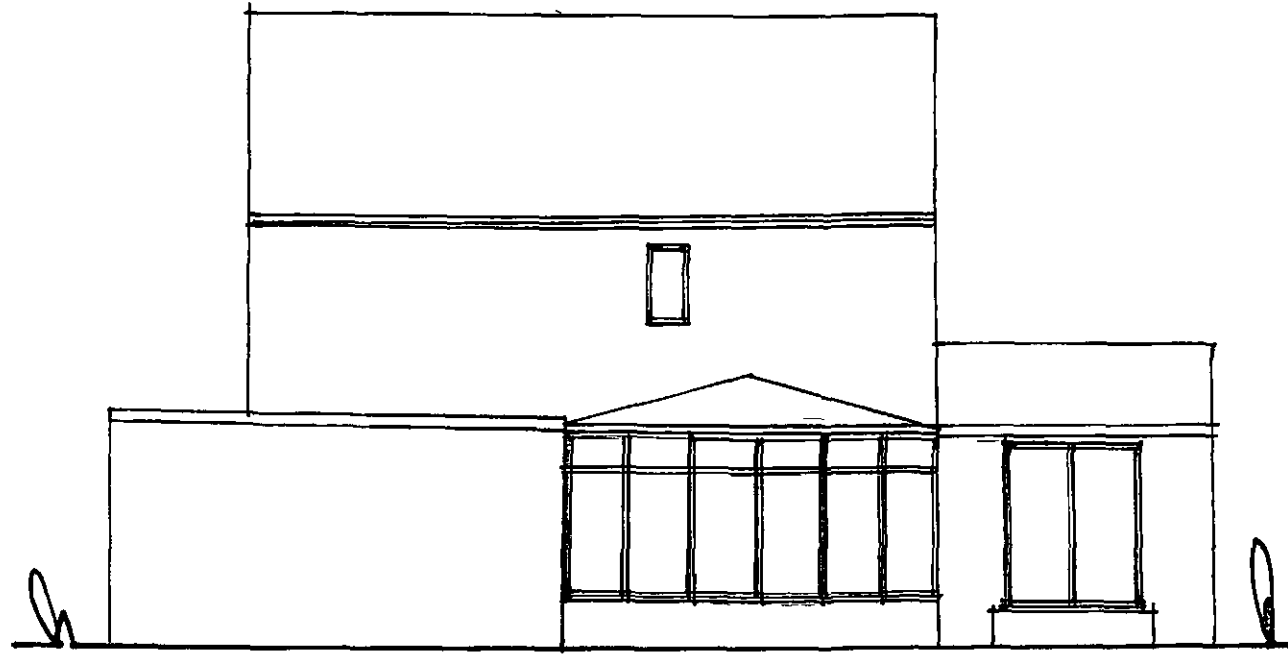

**SITE LOCATION PLAN  
AREA 2 HA  
SCALE 1 1250**

**CENTRE COORDINATES 421982 406132**

© Crown Copyright Licence number 100047474

**Supplied by Streetwise Maps Ltd  
www.streetwise.net  
Licence No 100047474  
03/04/2012 20 09**

7 INGSWAY, INGBIRCHWORTH

SIDE ELEVATION - EXISTING

SIDE ELEVATION - EXISTING

SIDE ELEVATION - PROPOSED

PROPOSAL

BLOCK PLAN

SCALE 1 500, 1 1

34 INGSWAY, INGBIRCHWORTH

REAR ELEVATION - EXISTING

REAR ELEVATION - PROPOSED

LAYOUT PLANS

GROUND FLOOR EXISTING

FIRST FLOOR EXISTING

FIRST FLOOR PROPOSED