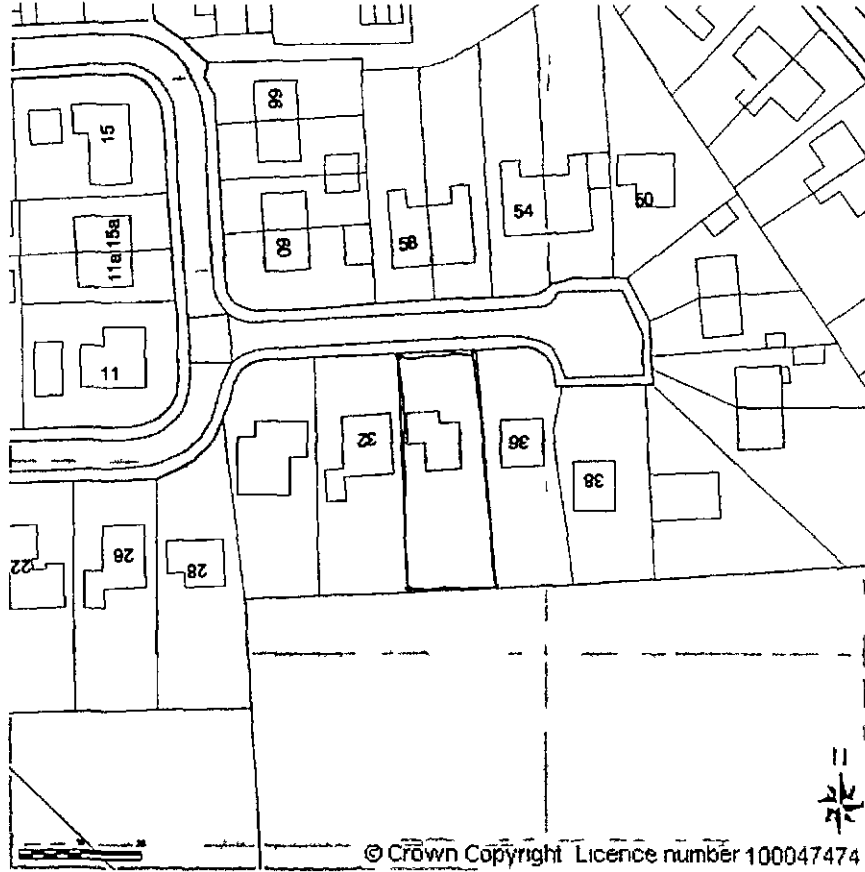

**SITE LOCATION PLAN  
AREA 2 HA  
SCALE 1 1250**

**CENTRE COORDINATES 421982 406132**

© Crown Copyright Licence number 100047474

**Supplied by Streetwise Maps Ltd  
www.streetwise.net  
Licence No 100047474  
03/04/2012 20 09**

7 INGSWAY, INGBIRCHWORTH

SIDE ELEVATION - EXISTING

SIDE ELEVATION - EXISTING

SIDE ELEVATION - PROPOSED

PROPOSAL

BLOCK PLAN

SCALE 1 500, 1 1

34 INGSWAY, INGBIRCHWORTH

REAR ELEVATION - EXISTING

REAR ELEVATION - PROPOSED

LAYOUT PLANS

GROUND FLOOR EXISTING

FIRST FLOOR EXISTING

FIRST FLOOR PROPOSED