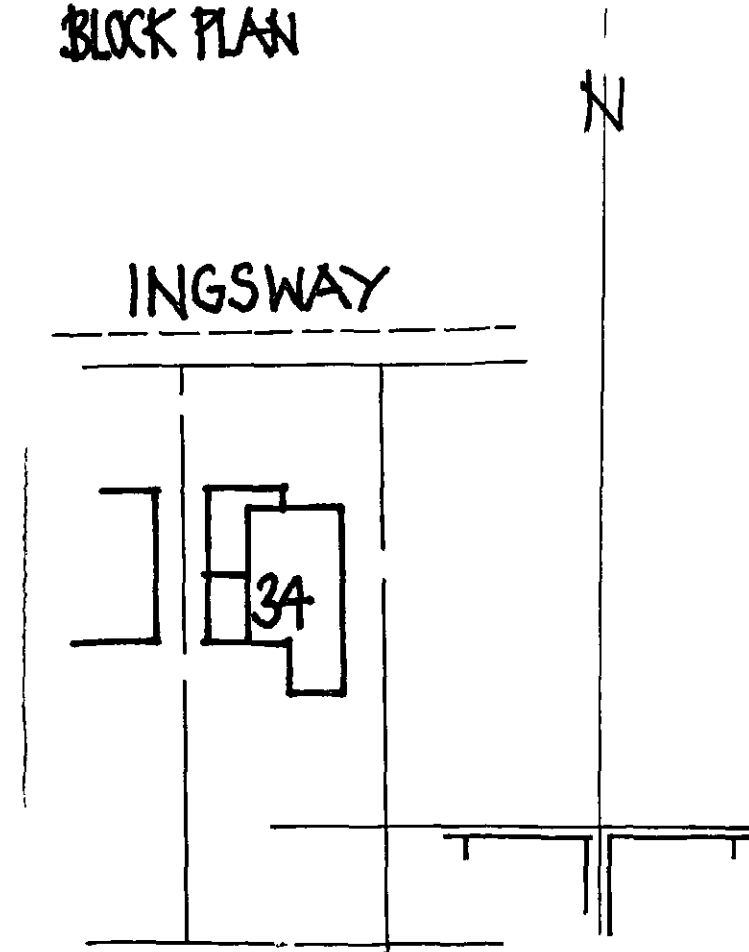

**SITE LOCATION PLAN  
AREA 2 HA  
SCALE 1 1250**

**CENTRE COORDINATES 421982 406132**

© Crown Copyright Licence number 100047474

**Supplied by Streetwise Maps Ltd  
www.streetwise.net  
Licence No 100047474  
03/04/2012 20 09**

7 INGSWAY, INGBIRCHWORTH

SIDE ELEVATION - EXISTING

SIDE ELEVATION - EXISTING

SIDE ELEVATION - PROPOSED

PROPOSAL

BLOCK PLAN

SCALE 1 500, 1 1

34 INGSWAY, INGBIRCHWORTH

REAR ELEVATION - EXISTING

REAR ELEVATION - PROPOSED

LAYOUT PLANS

GROUND FLOOR EXISTING

FIRST FLOOR EXISTING

FIRST FLOOR PROPOSED