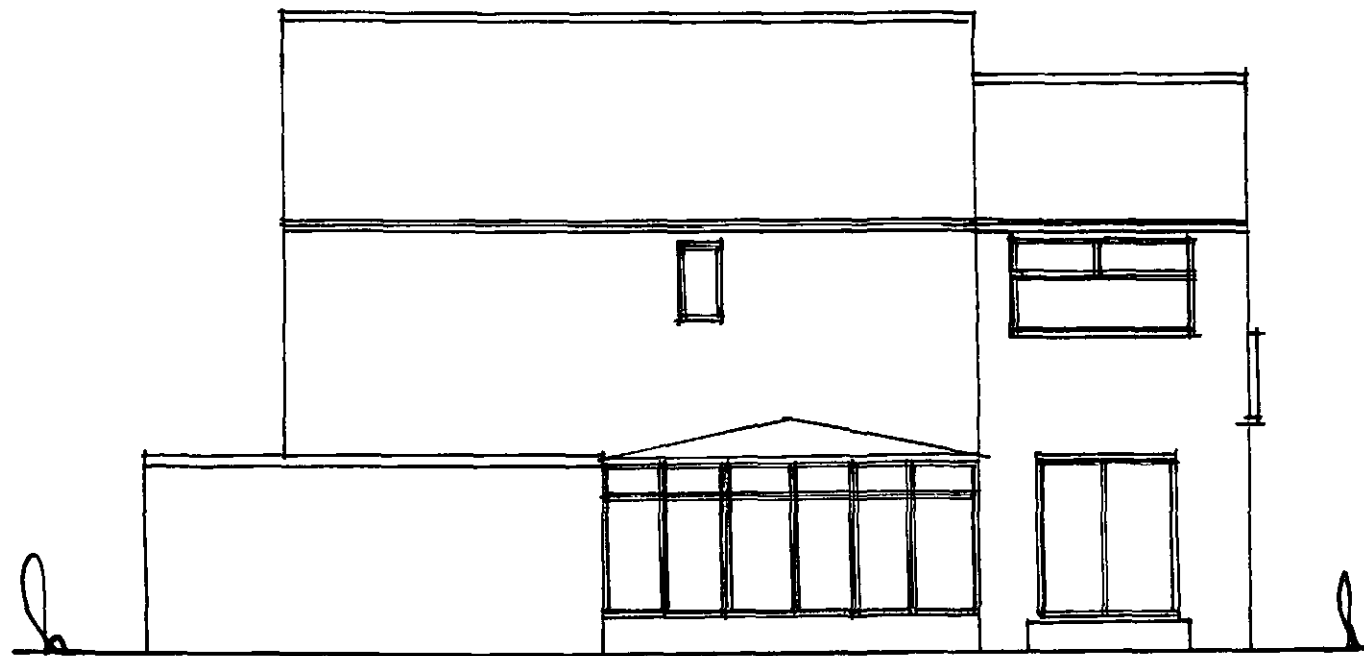

**SITE LOCATION PLAN  
AREA 2 HA  
SCALE 1 1250**

**CENTRE COORDINATES 421982 406132**

© Crown Copyright Licence number 100047474

**Supplied by Streetwise Maps Ltd  
www.streetwise.net  
Licence No 100047474  
03/04/2012 20 09**

7 INGSWAY, INGBIRCHWORTH

SIDE ELEVATION - EXISTING

SIDE ELEVATION - EXISTING

SIDE ELEVATION - PROPOSED

PROPOSAL

BLOCK PLAN

SCALE 1 500, 1 1

34 INGSWAY, INGBIRCHWORTH

REAR ELEVATION - EXISTING

REAR ELEVATION - PROPOSED

LAYOUT PLANS

GROUND FLOOR EXISTING

FIRST FLOOR EXISTING

FIRST FLOOR PROPOSED