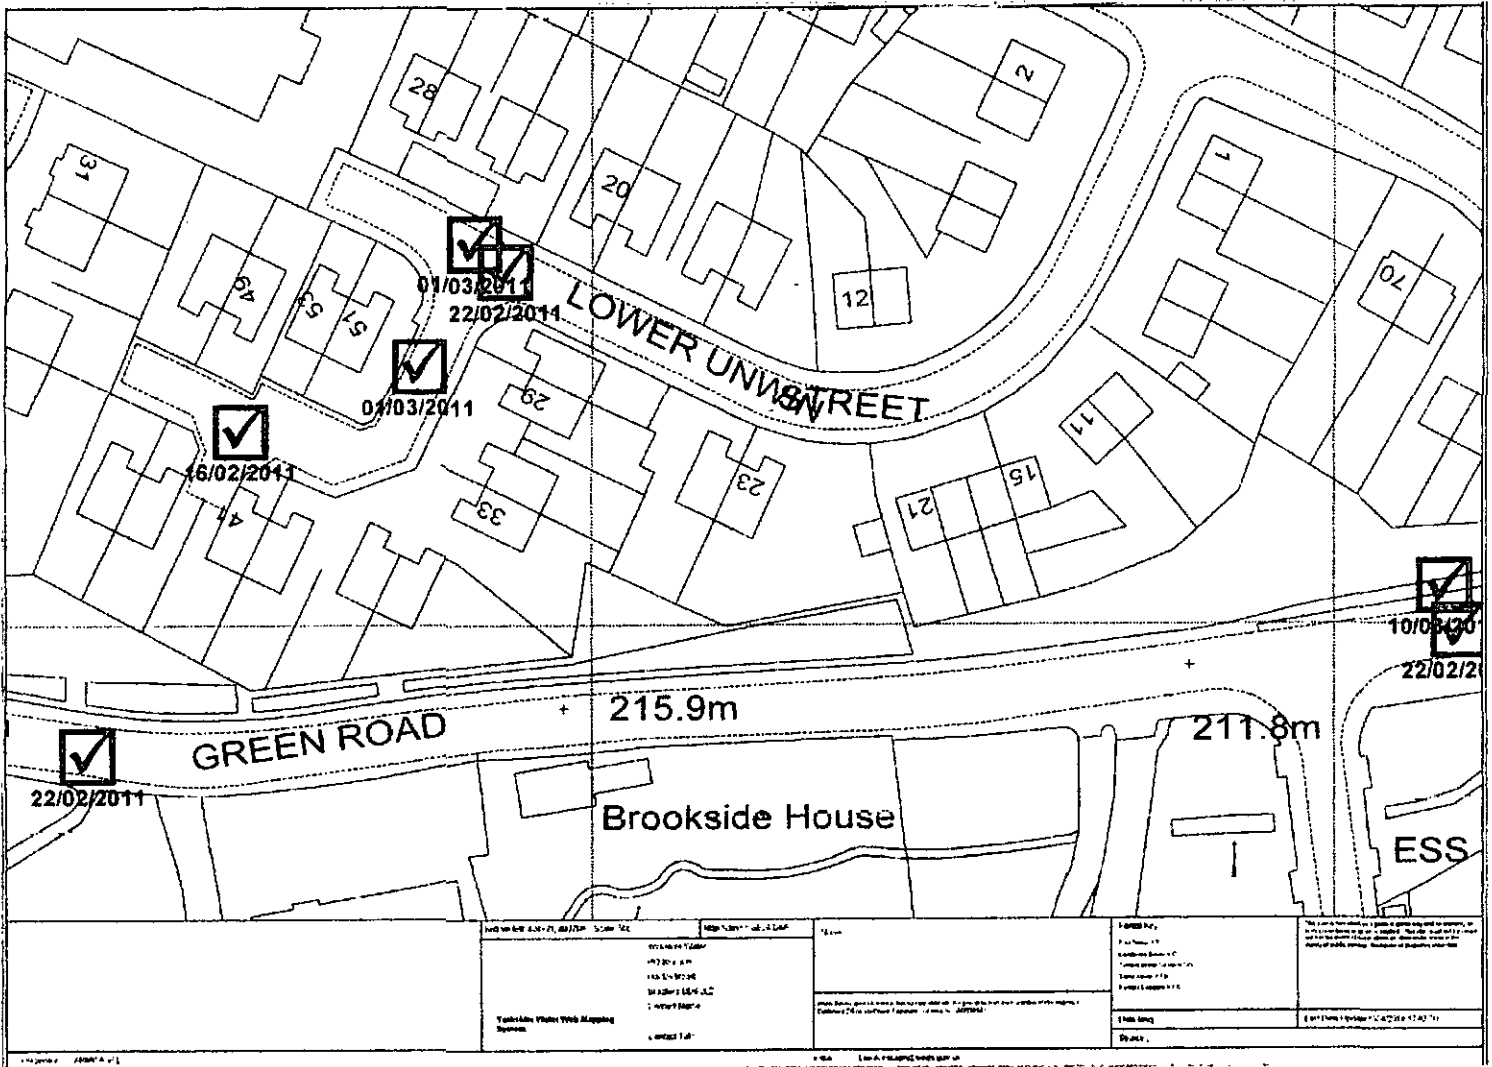

TITLE NUMBER
SYK427390

SOUTH YORKSHIRE : BARNSBLEY

ORDNANCE SURVEY MAP REFERENCE:

822402NE

SCALE 1:1250 Enlarged from 1:2500

ORDNANCE SURVEY. Produced by O.S.A. Further reproduction in whole or in part is prohibited without the prior written permission of Ordnance Survey. License Number 80 27295.

<p>Scale: 1:500</p> <p>North Arrow</p> <p>Yorkshire Water Web Mapping System</p>	<p>Map Name: 01-02-01</p> <p>Project Name: 01-02-01</p> <p>Client: 01-02-01</p> <p>Version: 01-02-01</p> <p>Created: 01-02-01</p> <p>Updated: 01-02-01</p>	<p>Map Scale: 1:500</p> <p>Map Date: 01-02-01</p> <p>Map Author: 01-02-01</p> <p>Map Checker: 01-02-01</p> <p>Map Approver: 01-02-01</p>	<p>This is a technical drawing and should not be used for any other purpose without the written consent of the author. The author is not responsible for any errors or omissions in this drawing. The user of this drawing is advised to check the accuracy of the information contained herein before using it for any purpose.</p>
--	--	--	--