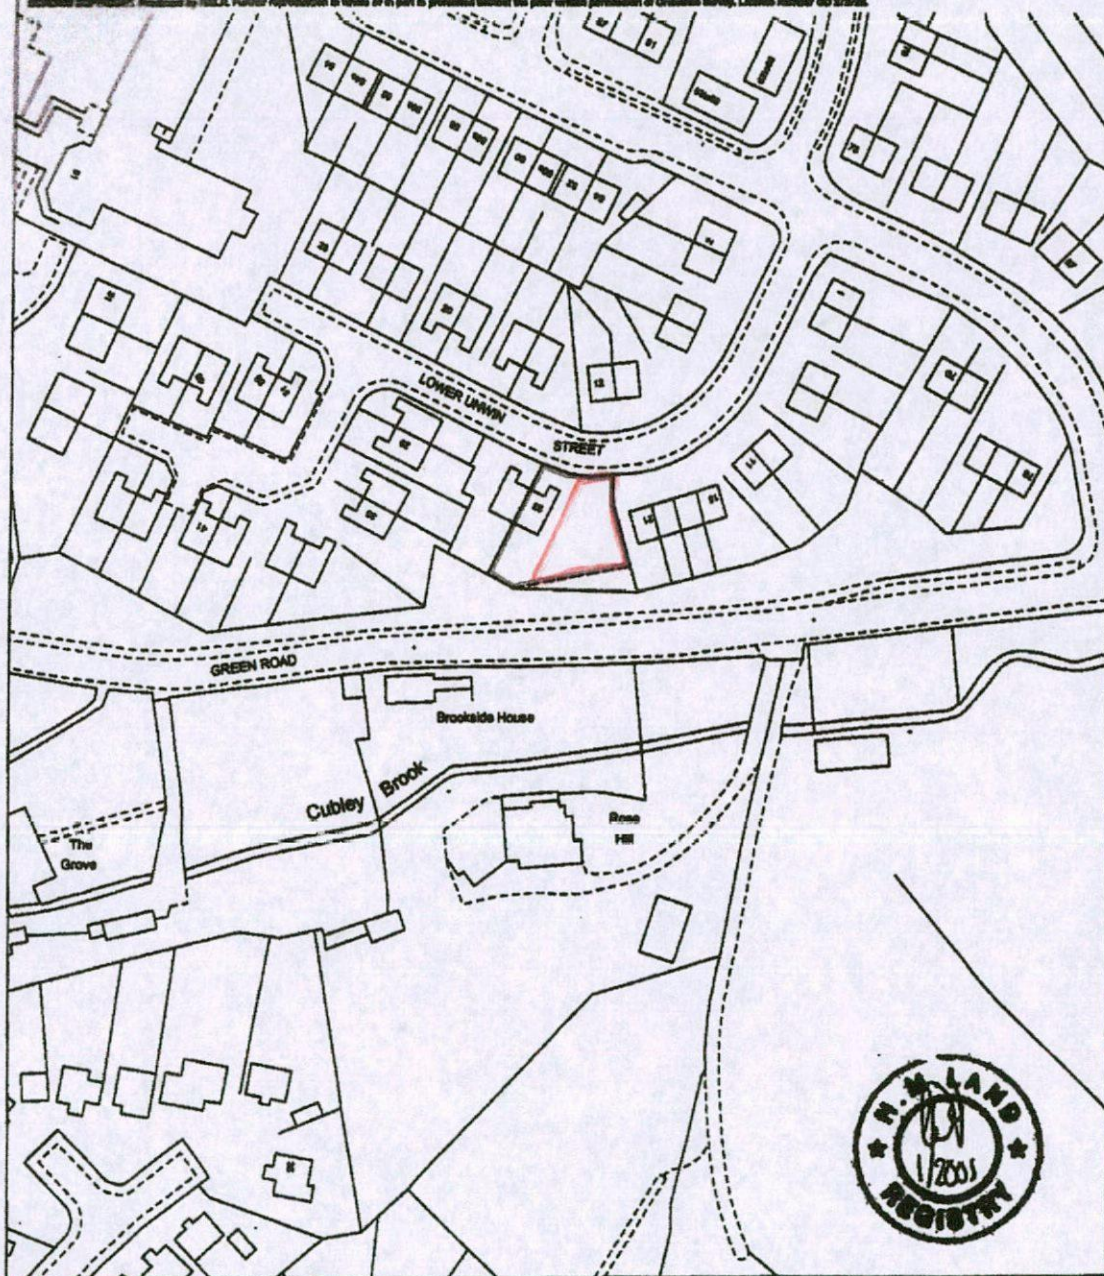

TITLE NUMBER
SYK427390

SOUTH YORKSHIRE : BARNSBLEY

ORDNANCE SURVEY MAP REFERENCE:

822402NE

SCALE 1:1250 Enlarged from 1:2500