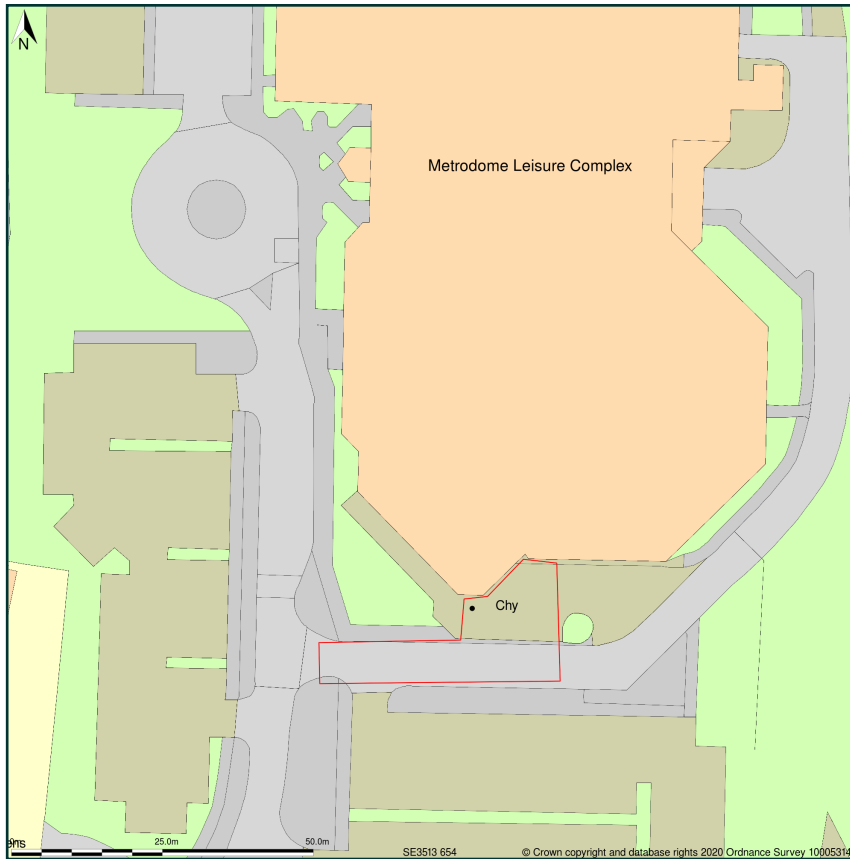

Barnsley, Metrodome Leisure Centre, Queens Road, Barnsley, S71 1AN

Site Plan shows area bounded by: 435060.48, 406472.93 435201.9, 406614.35 (at a scale of 1:1250), OSGridRef: SE3513 654. The representation of a road, track or path is no evidence of a right of way. The representation of features as lines is no evidence of a property boundary.

Produced on 17th Jan 2020 from the Ordnance Survey National Geographic Database and incorporating surveyed revision available at this date. Reproduction in whole or part is prohibited without the prior permission of Ordnance Survey. © Crown copyright 2020. Supplied by www.buyaplan.co.uk a licensed Ordnance Survey partner (100053143). Unique plan reference: #00486089-97728A