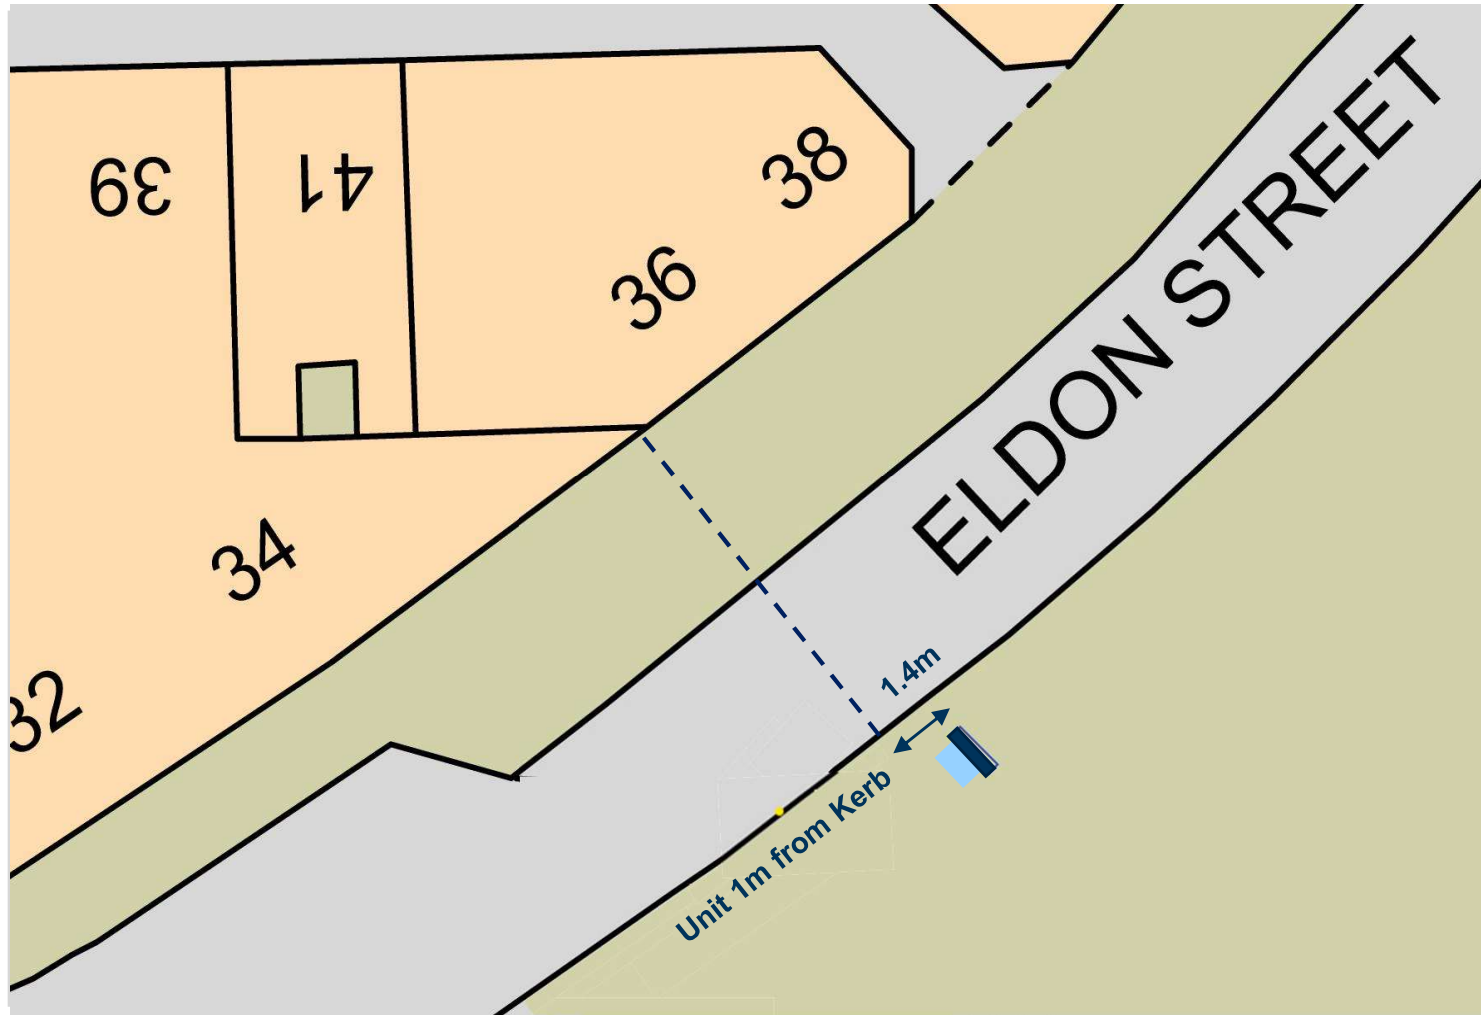

Barnsley Town Centre
Communication Hub Proposal

Site 2 Pavement opposite
36-38 Eldon Street, Barnsley S70 2JB

SITE PLAN & IMAGES

36-38 Eldon Street, Barnsley

S70 2JB

Easting: 434574

Northing: 406411

 APPLICATION SITE

Scale 1:1250

JCDecaux

Pavement opposite

36-38 Eldon Street, Barnsley

S70 2JB

Easting: 434574

Northing: 406411

 Proposed Hub Unit

Scale 1:200

Pavement opposite
36-38 Eldon Street, Barnsley
S70 2JB

Existing Street View

Proposed Street View

Existing Street View

Proposed Street View

Hub Unit Detail Rendered Images

*CHARGER SHELF NOT INSTALLED IN LONDON BOROUGH