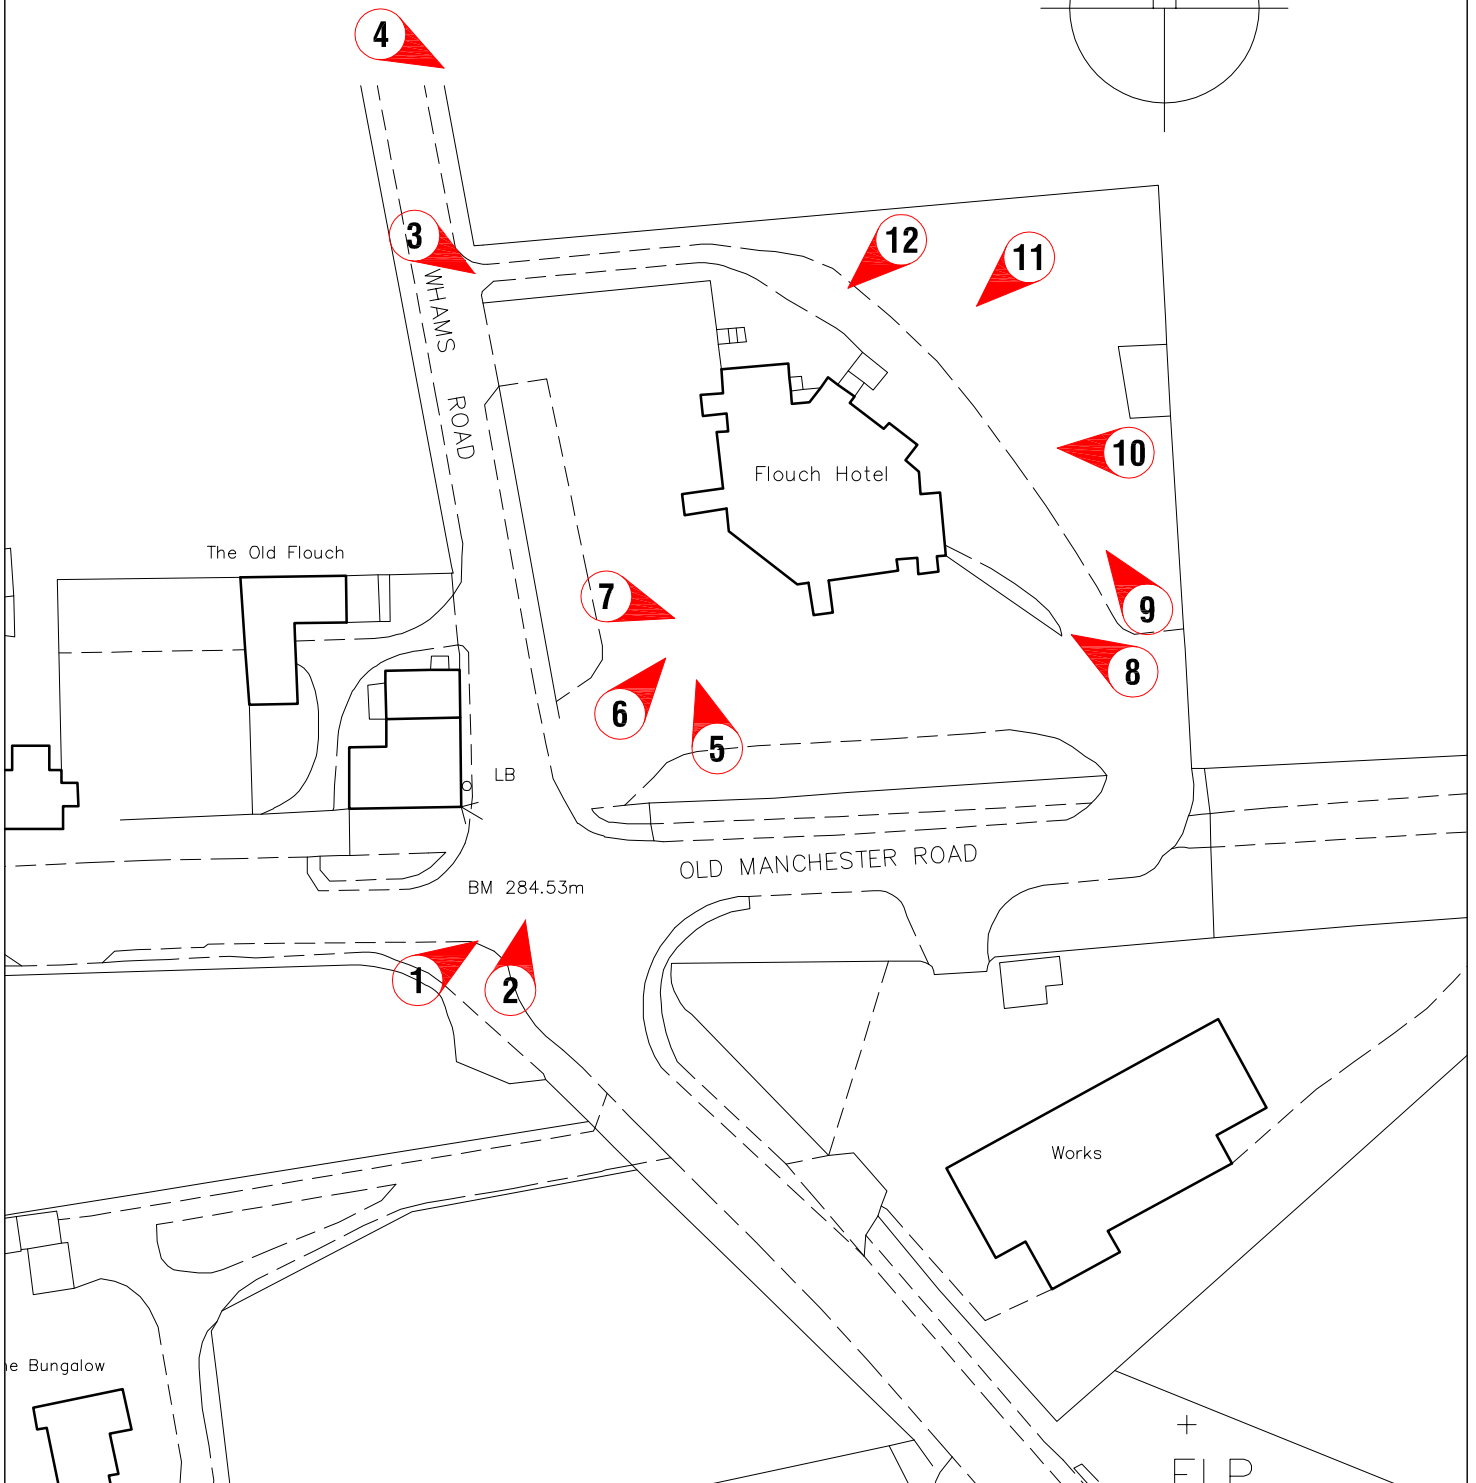

North

**THE FLOUCH INN  
HAZELHEAD  
NR PENISTONE**

**PHOTOGRAPHIC RECORD  
KEY PLAN**

Scale

Date FEB 2012

Ref 11.17

Drwg No PK1

 **mboothdesign**  
architectural design and building consultants

11 Crowden Walk Barnsley  
S75 2LU  
T: 01226 286256  
M: 07881898300  
E: mboothdesign@btconnect.com