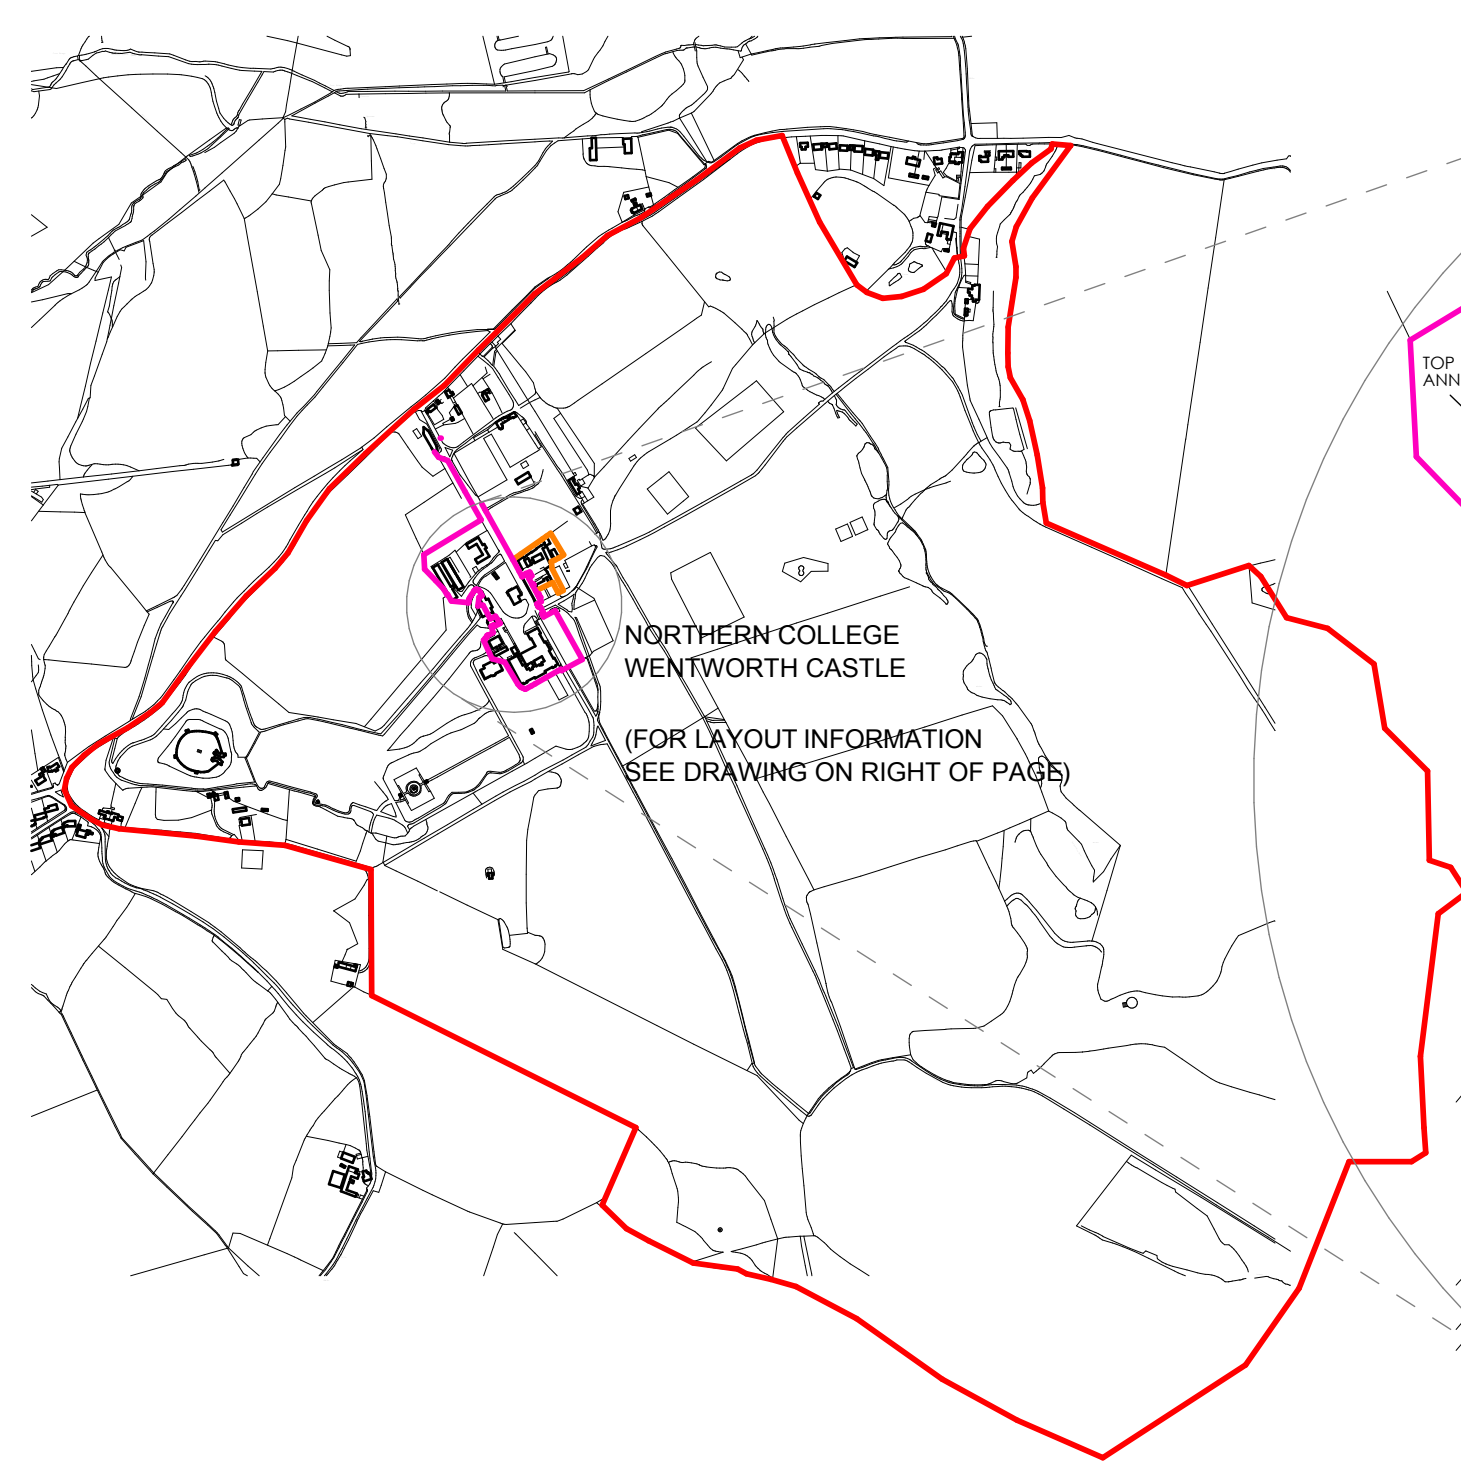

Legend

- Extent of Wentworth Castle Trust (WCT) Land ownership
- Extent of Northern College Land ownership
- Extent of Northern College parts of Home Farm (Leased from WCT)

Notes  
DO NOT SCALE FROM THIS DRAWING  
ALL DIMENSIONS MUST BE CHECKED ON SITE

Project

Drawing  
**CAMPUS LOCATION &  
CAMPUS LAYOUT PLAN  
AS EXISTING**

Scale VARIOUS By NJ/AS Date MAY 2010

Number  
**01(0)-01**

CAMPUS LOCATION PLAN  
1:10000 SCALE

CAMPUS LAYOUT PLAN  
1:1250 SCALE