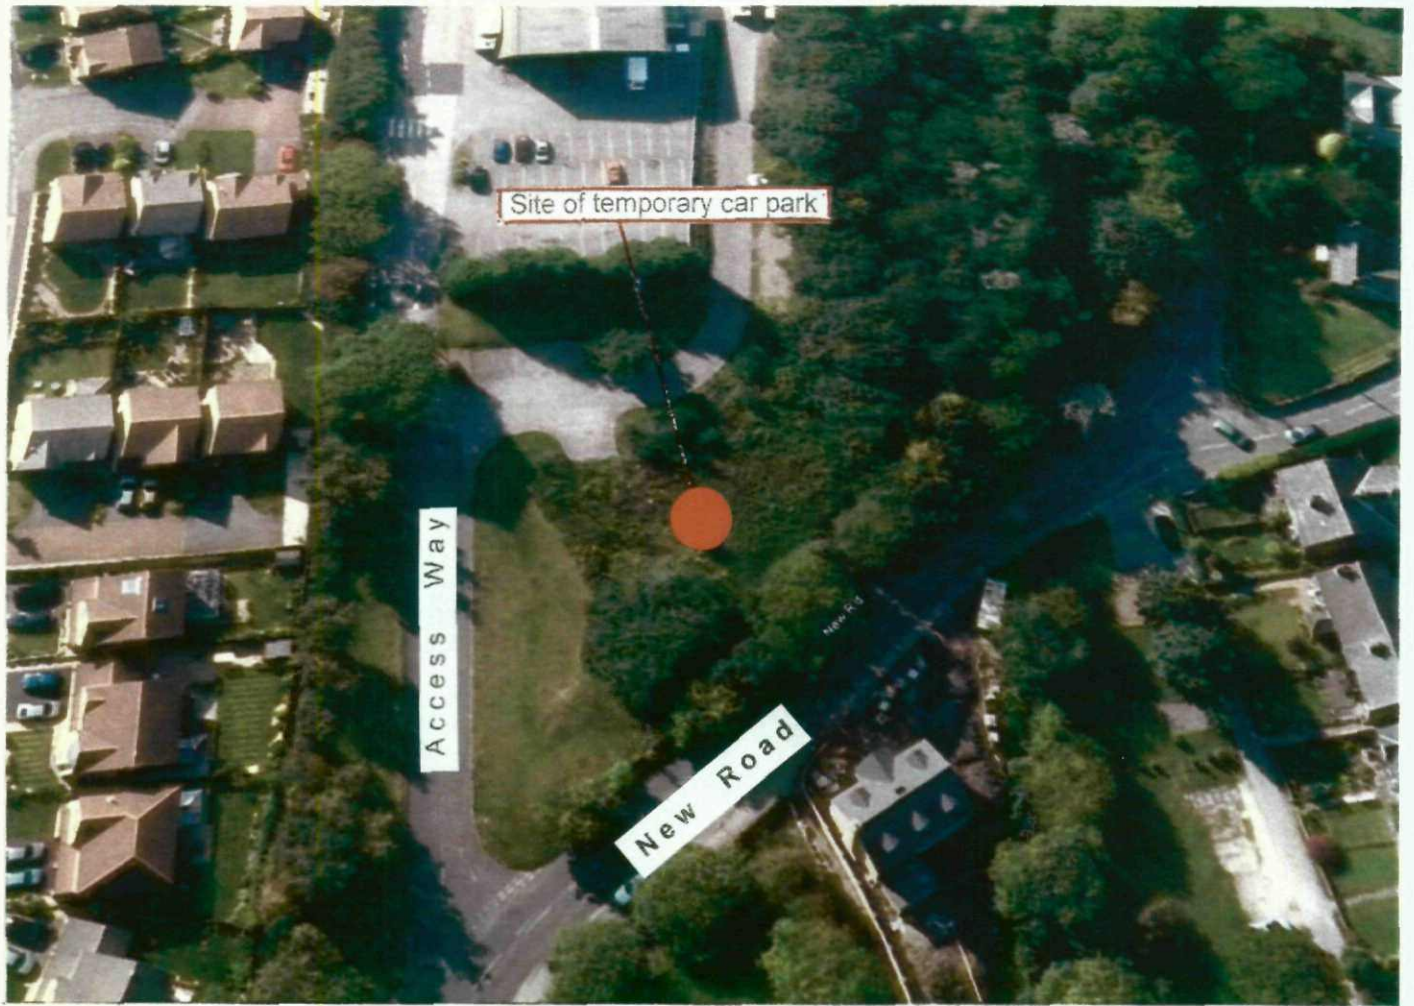

The Company Shop Ltd.

**Temporary staff car park
at
New Road Tankersley S75 3BQ**

Site photographs

From the north east

From the south east

View of site entrance. Access Way and temporary car park from New Road (viewpoint "A" on site plan)

Temporary car park

View of Access Way and temporary car park from site boundary, (viewpoint "B" on site plan)

View across temporary car park looking towards New Road. (viewpoint "C" in site plan.

View of temporary car park from New Road, (viewpoint "D" on site plan)