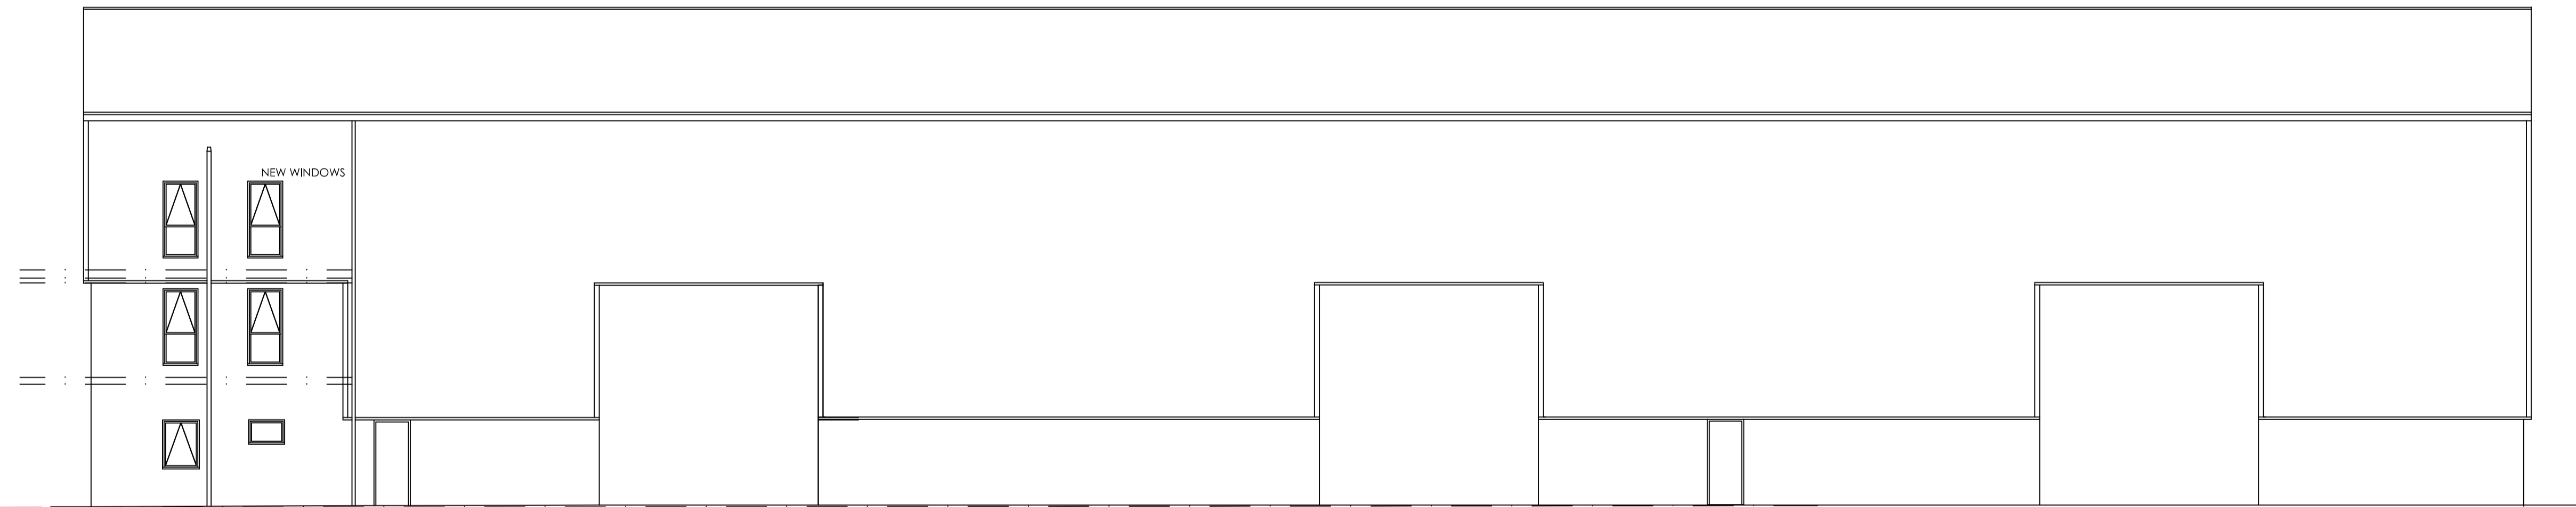

SOUTH ELEVATION

WEST ELEVATION

EAST ELEVATION

NORTHELEVATION

		OFFICE ONE, DRILL HALL, 11 EASTGATE, BARNSELEY, S70 2EU		Phone: 01226 208482 Email: info@whiteagus.co.uk Web: www.whiteagus.co.uk	
Project: PROPOSED 2ND FLOOR EXTENSION AT TapcoEnpro, SHAWFIELD ROAD, BARNSELEY S71 3HS			Client: TapcoEnpro		
Drawing Title: ELEVATIONS AS PROPOSED ADDITIONAL PLANS FOR PLANNING OFFICER		Date: JULY 2024	Scale: 1:100 @ A1	Ref: 24-021	
Date	Suffix	Description	Date	Suffix	Description