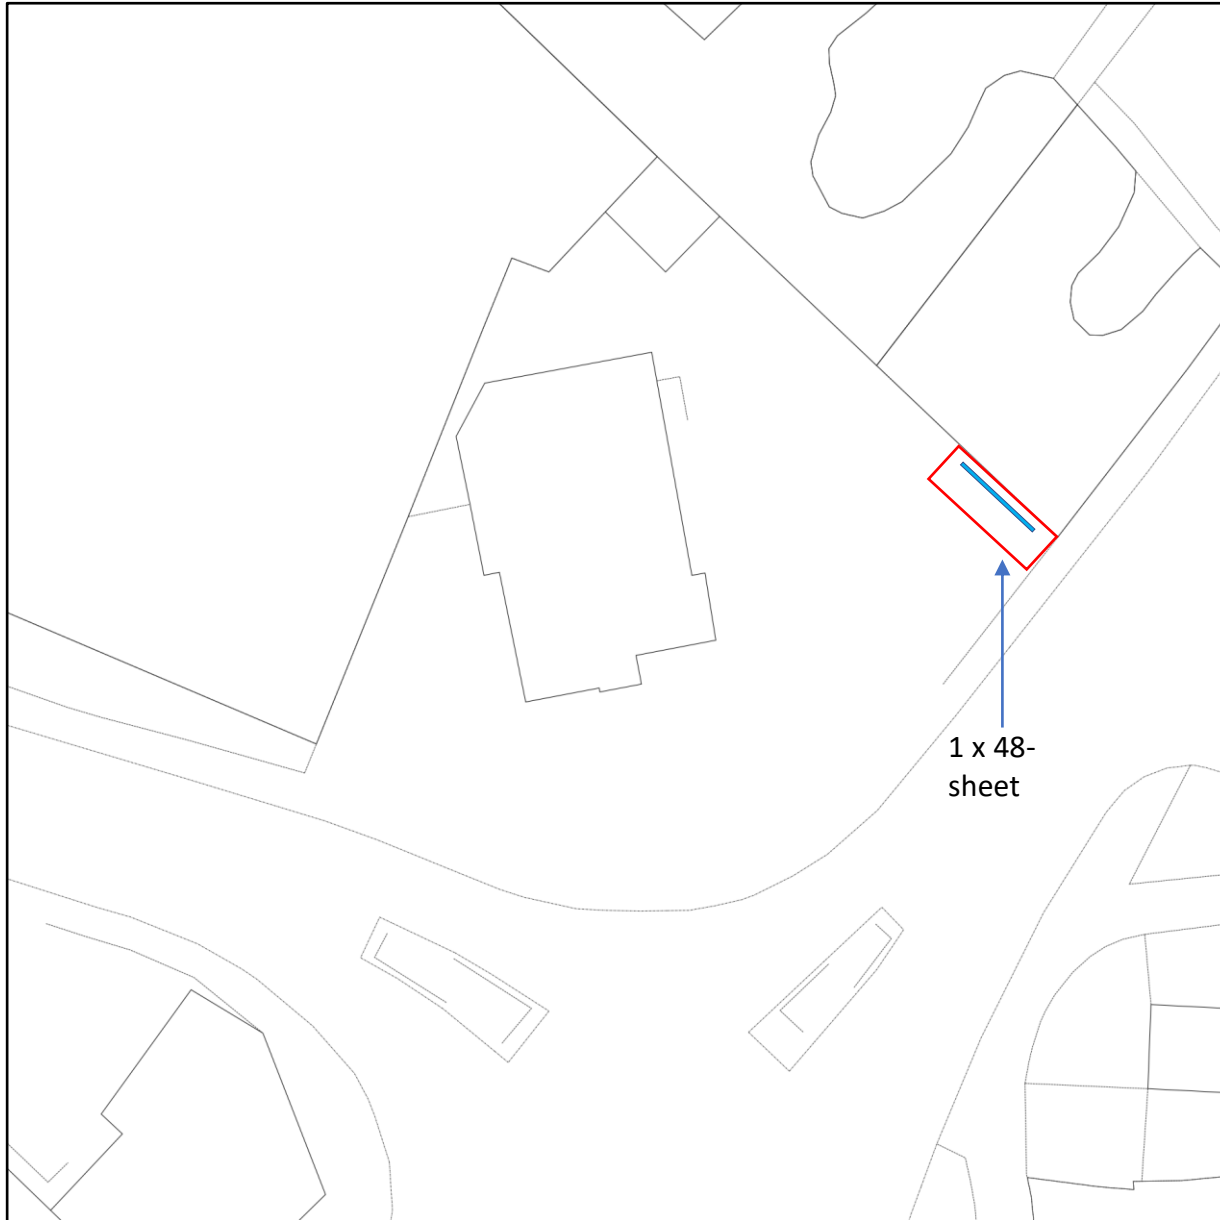

Crown Copyright 2022 Ordnance Survey

Vivid Outdoor Media Solutions
(A) Limited
Landmark House
Station Road
Cheadle Hulme
Cheshire SK8 7BS

SITE LOCATION

Barnsley Plumbing Centre
Rotherham Road
Barnsley
S71 5RF

DRAWING NAME

BPC1 Site Plan

DRAWING SCALE

1:500 @ A4

DATE

4th September 2023