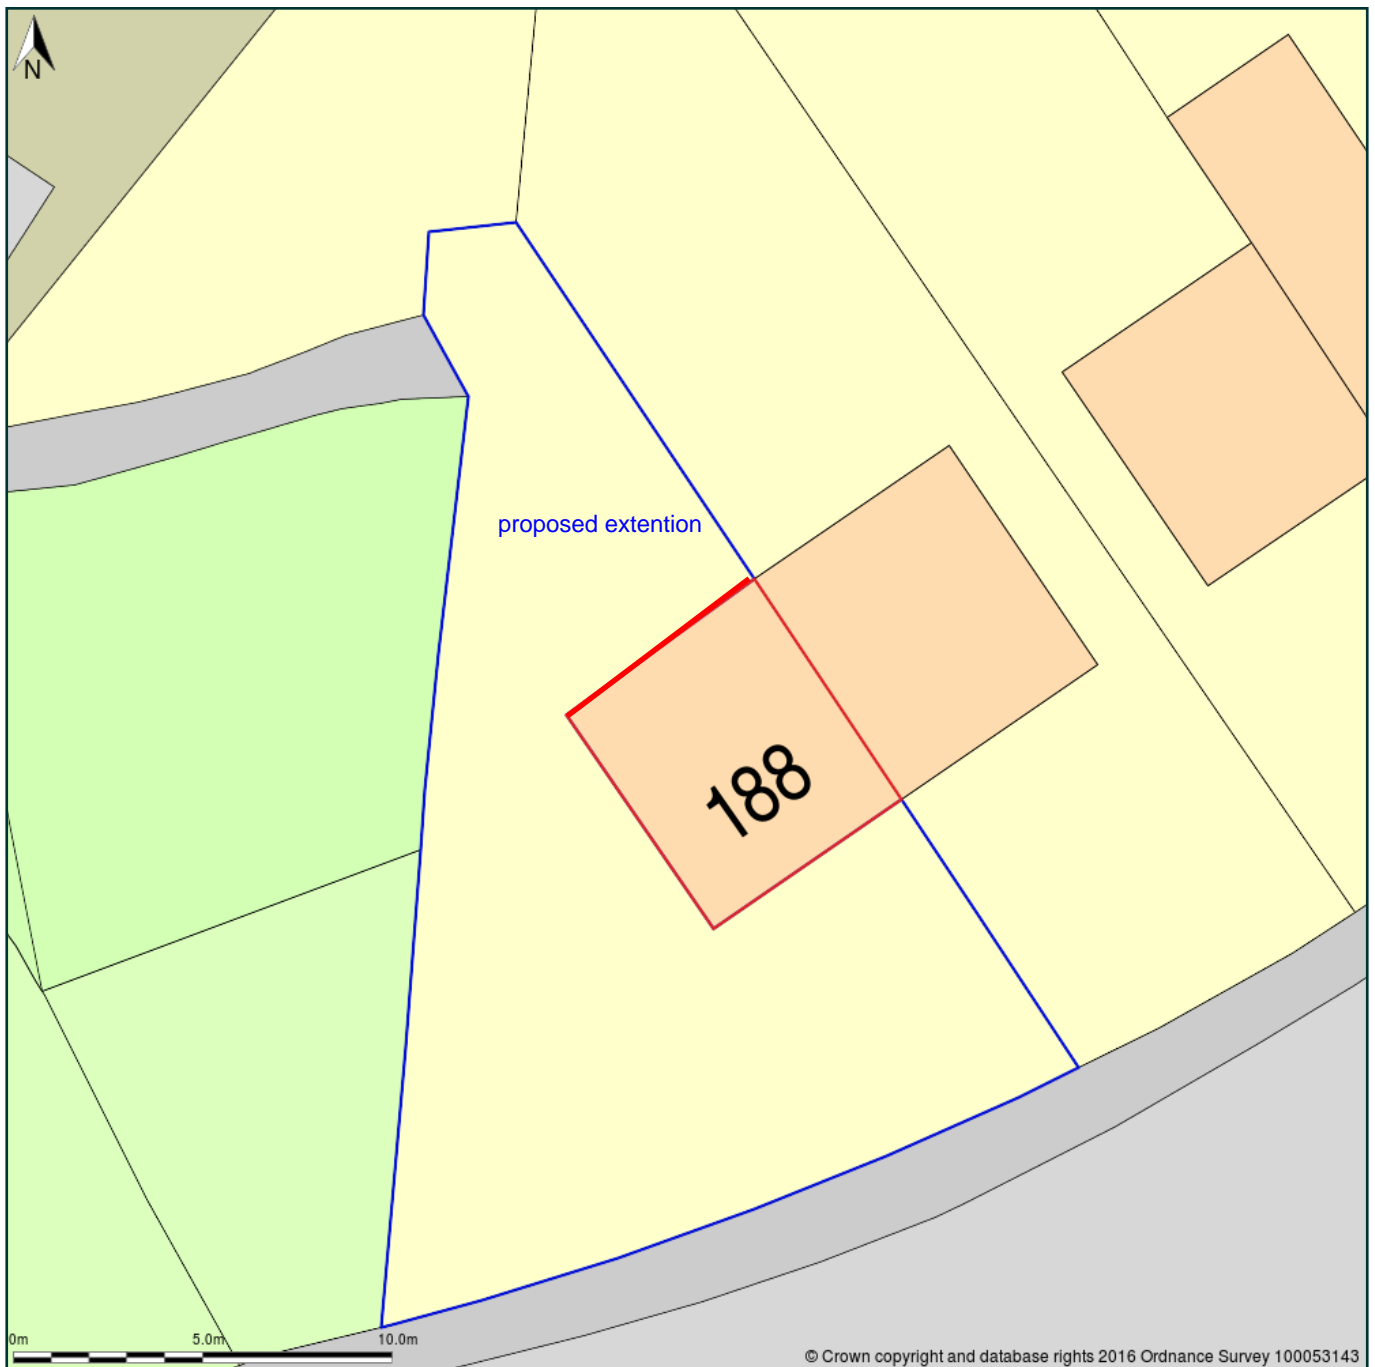

188 Pontefract Road, Barnsley, S71 5QW

Block Plan shows area bounded by: 436935.0, 406512.0 436971.0, 406548.0 (at a scale of 1:200) The representation of a road, track or path is no evidence of a right of way. The representation of features as lines is no evidence of a property boundary.

Produced on 16th Mar 2016 from the Ordnance Survey National Geographic Database and incorporating surveyed revision available at this date. Reproduction in whole or part is prohibited without the prior permission of Ordnance Survey. © Crown copyright 2016. Supplied by buyaplan.co.uk a licensed Ordnance Survey partner (100053143). Unique plan reference: #00106833-2D4E3E