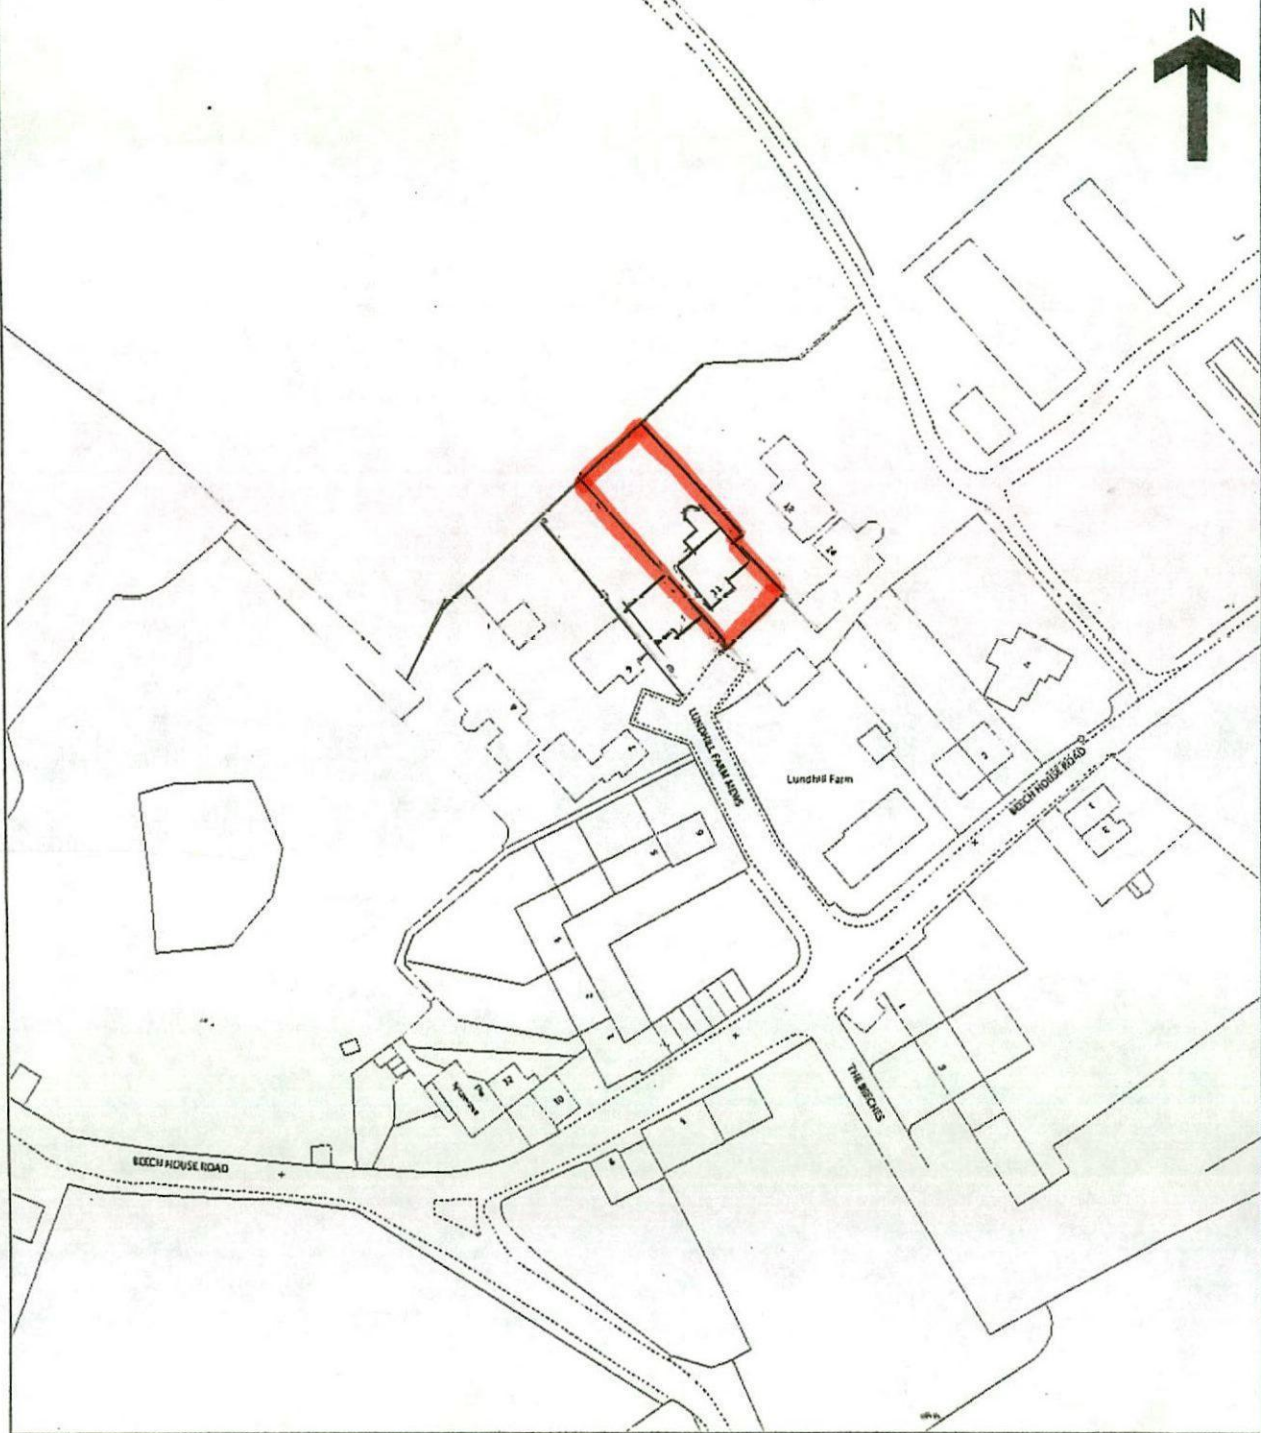

Land Registry Current title plan

Title number SYK442530
Ordnance Survey map reference SE3901NE
Scale 1:1250
Administrative area SOUTH YORKSHIRE:
BARNESLEY

©Crown Copyright. Produced by Land Registry. Reproduction in whole or in part is prohibited without the prior written permission of Ordnance Survey. Licence Number 100026316.

This is a copy of the title plan on 18 JAN 2008 at 12:11:46. This copy does not take account of any application made after that time even if still pending in the Land Registry when this copy was issued.

This copy is not an 'Official Copy' of the title plan. An official copy of the title plan is admissible in evidence in a court to the same extent as the original. A person is entitled to be indemnified by the registrar if he suffers loss by reason of a mistake in an official copy. If you want to obtain an official copy, the Land Registry web site explains how to do this.

The Land Registry endeavours to maintain high quality and scale accuracy of title plan images. The quality and accuracy of any print will depend on your printer, your computer and its print settings. This title plan shows the general position, not the exact line, of the boundaries. It may be subject to distortions in scale. Measurements scaled from this plan may not match measurements between the same points on the ground. See Land Registry Public Guide 19 - Title Plans and Boundaries.