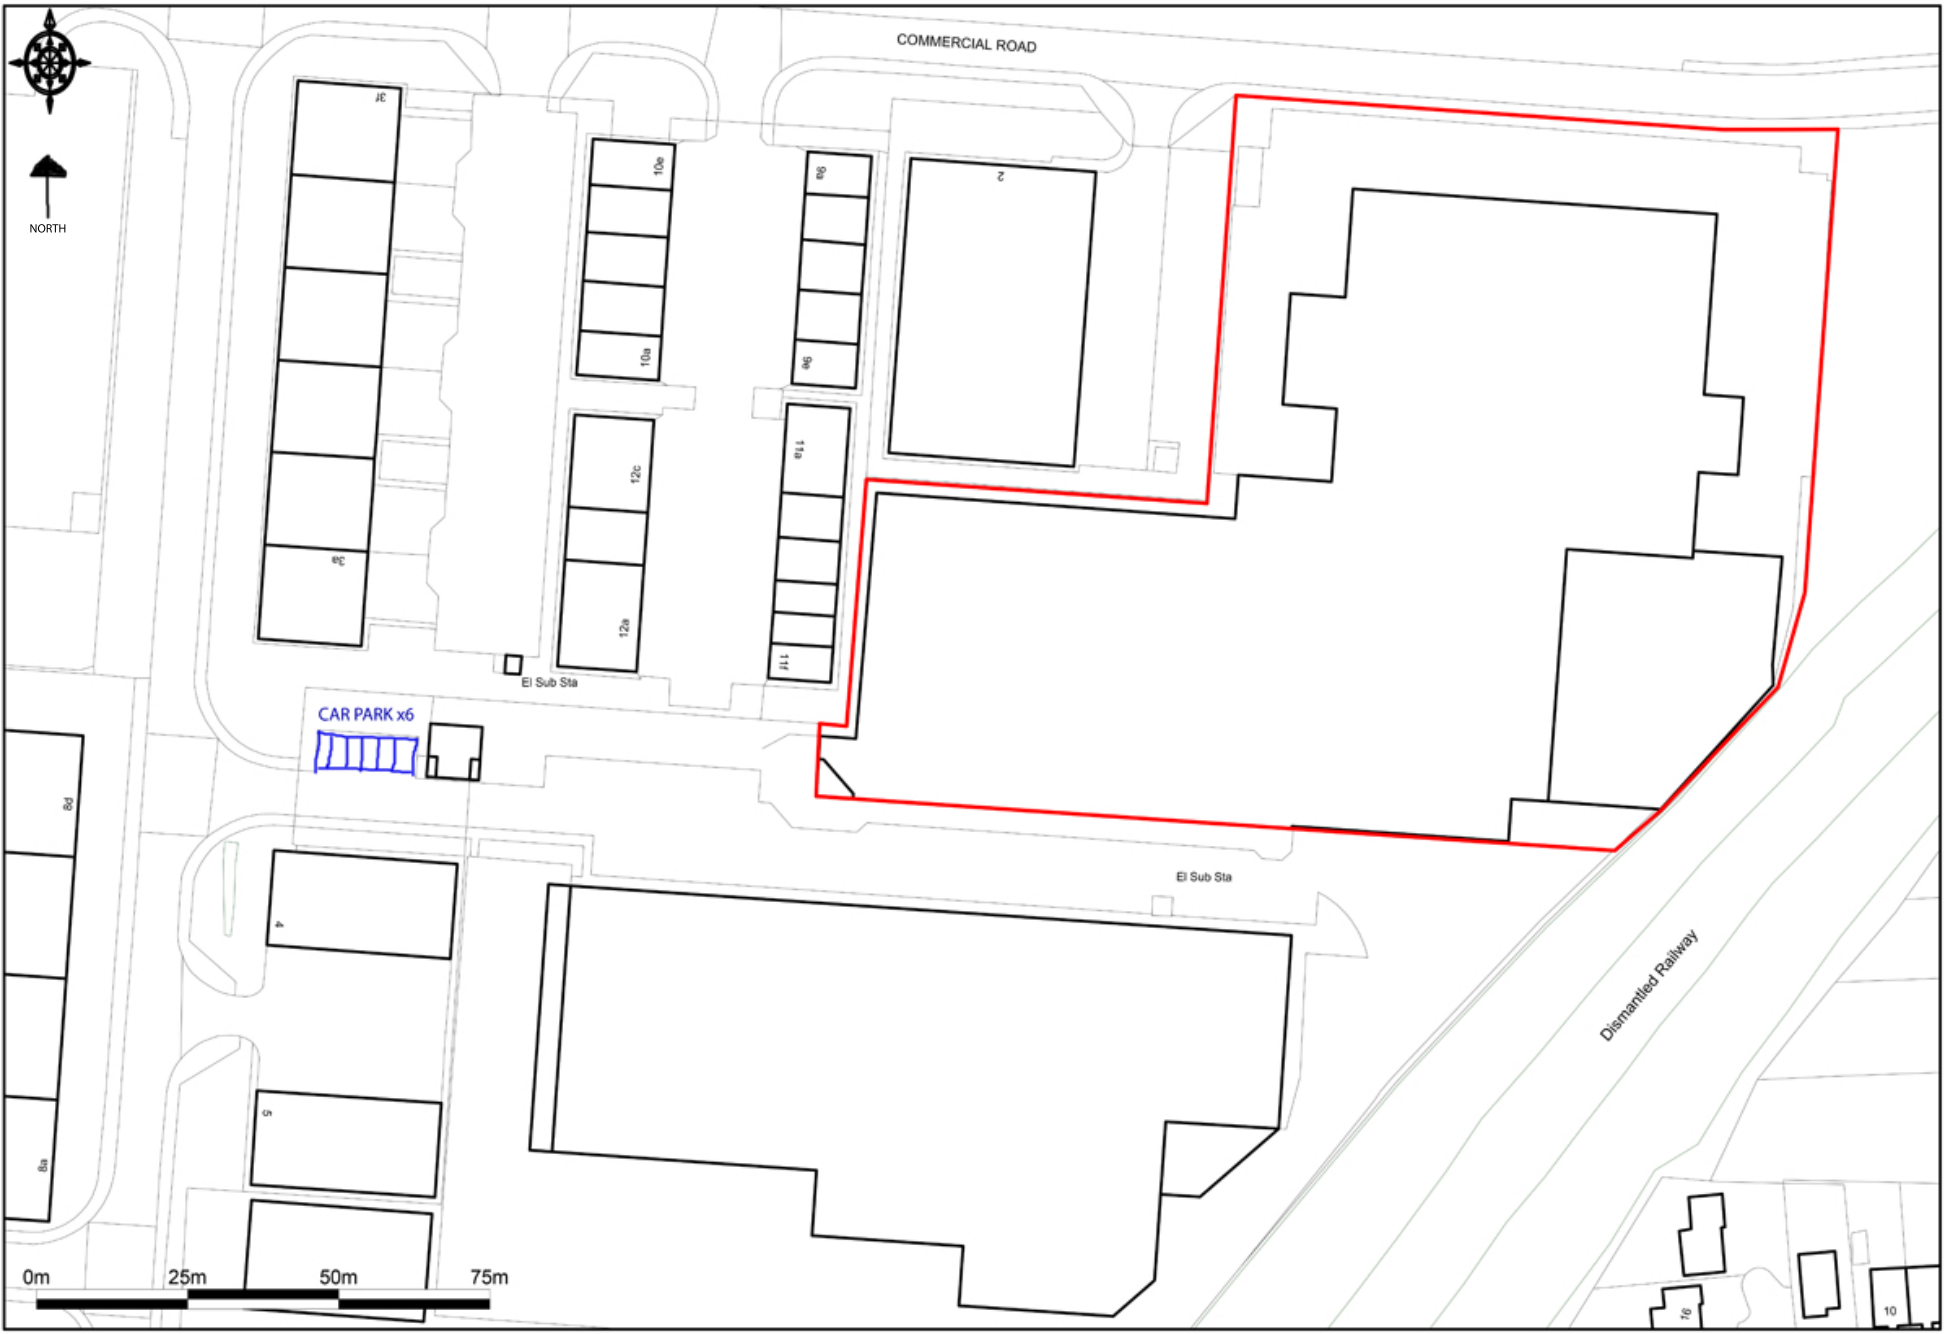

Goldthorpe Industrial Estate, Goldthorpe

Units 4&5