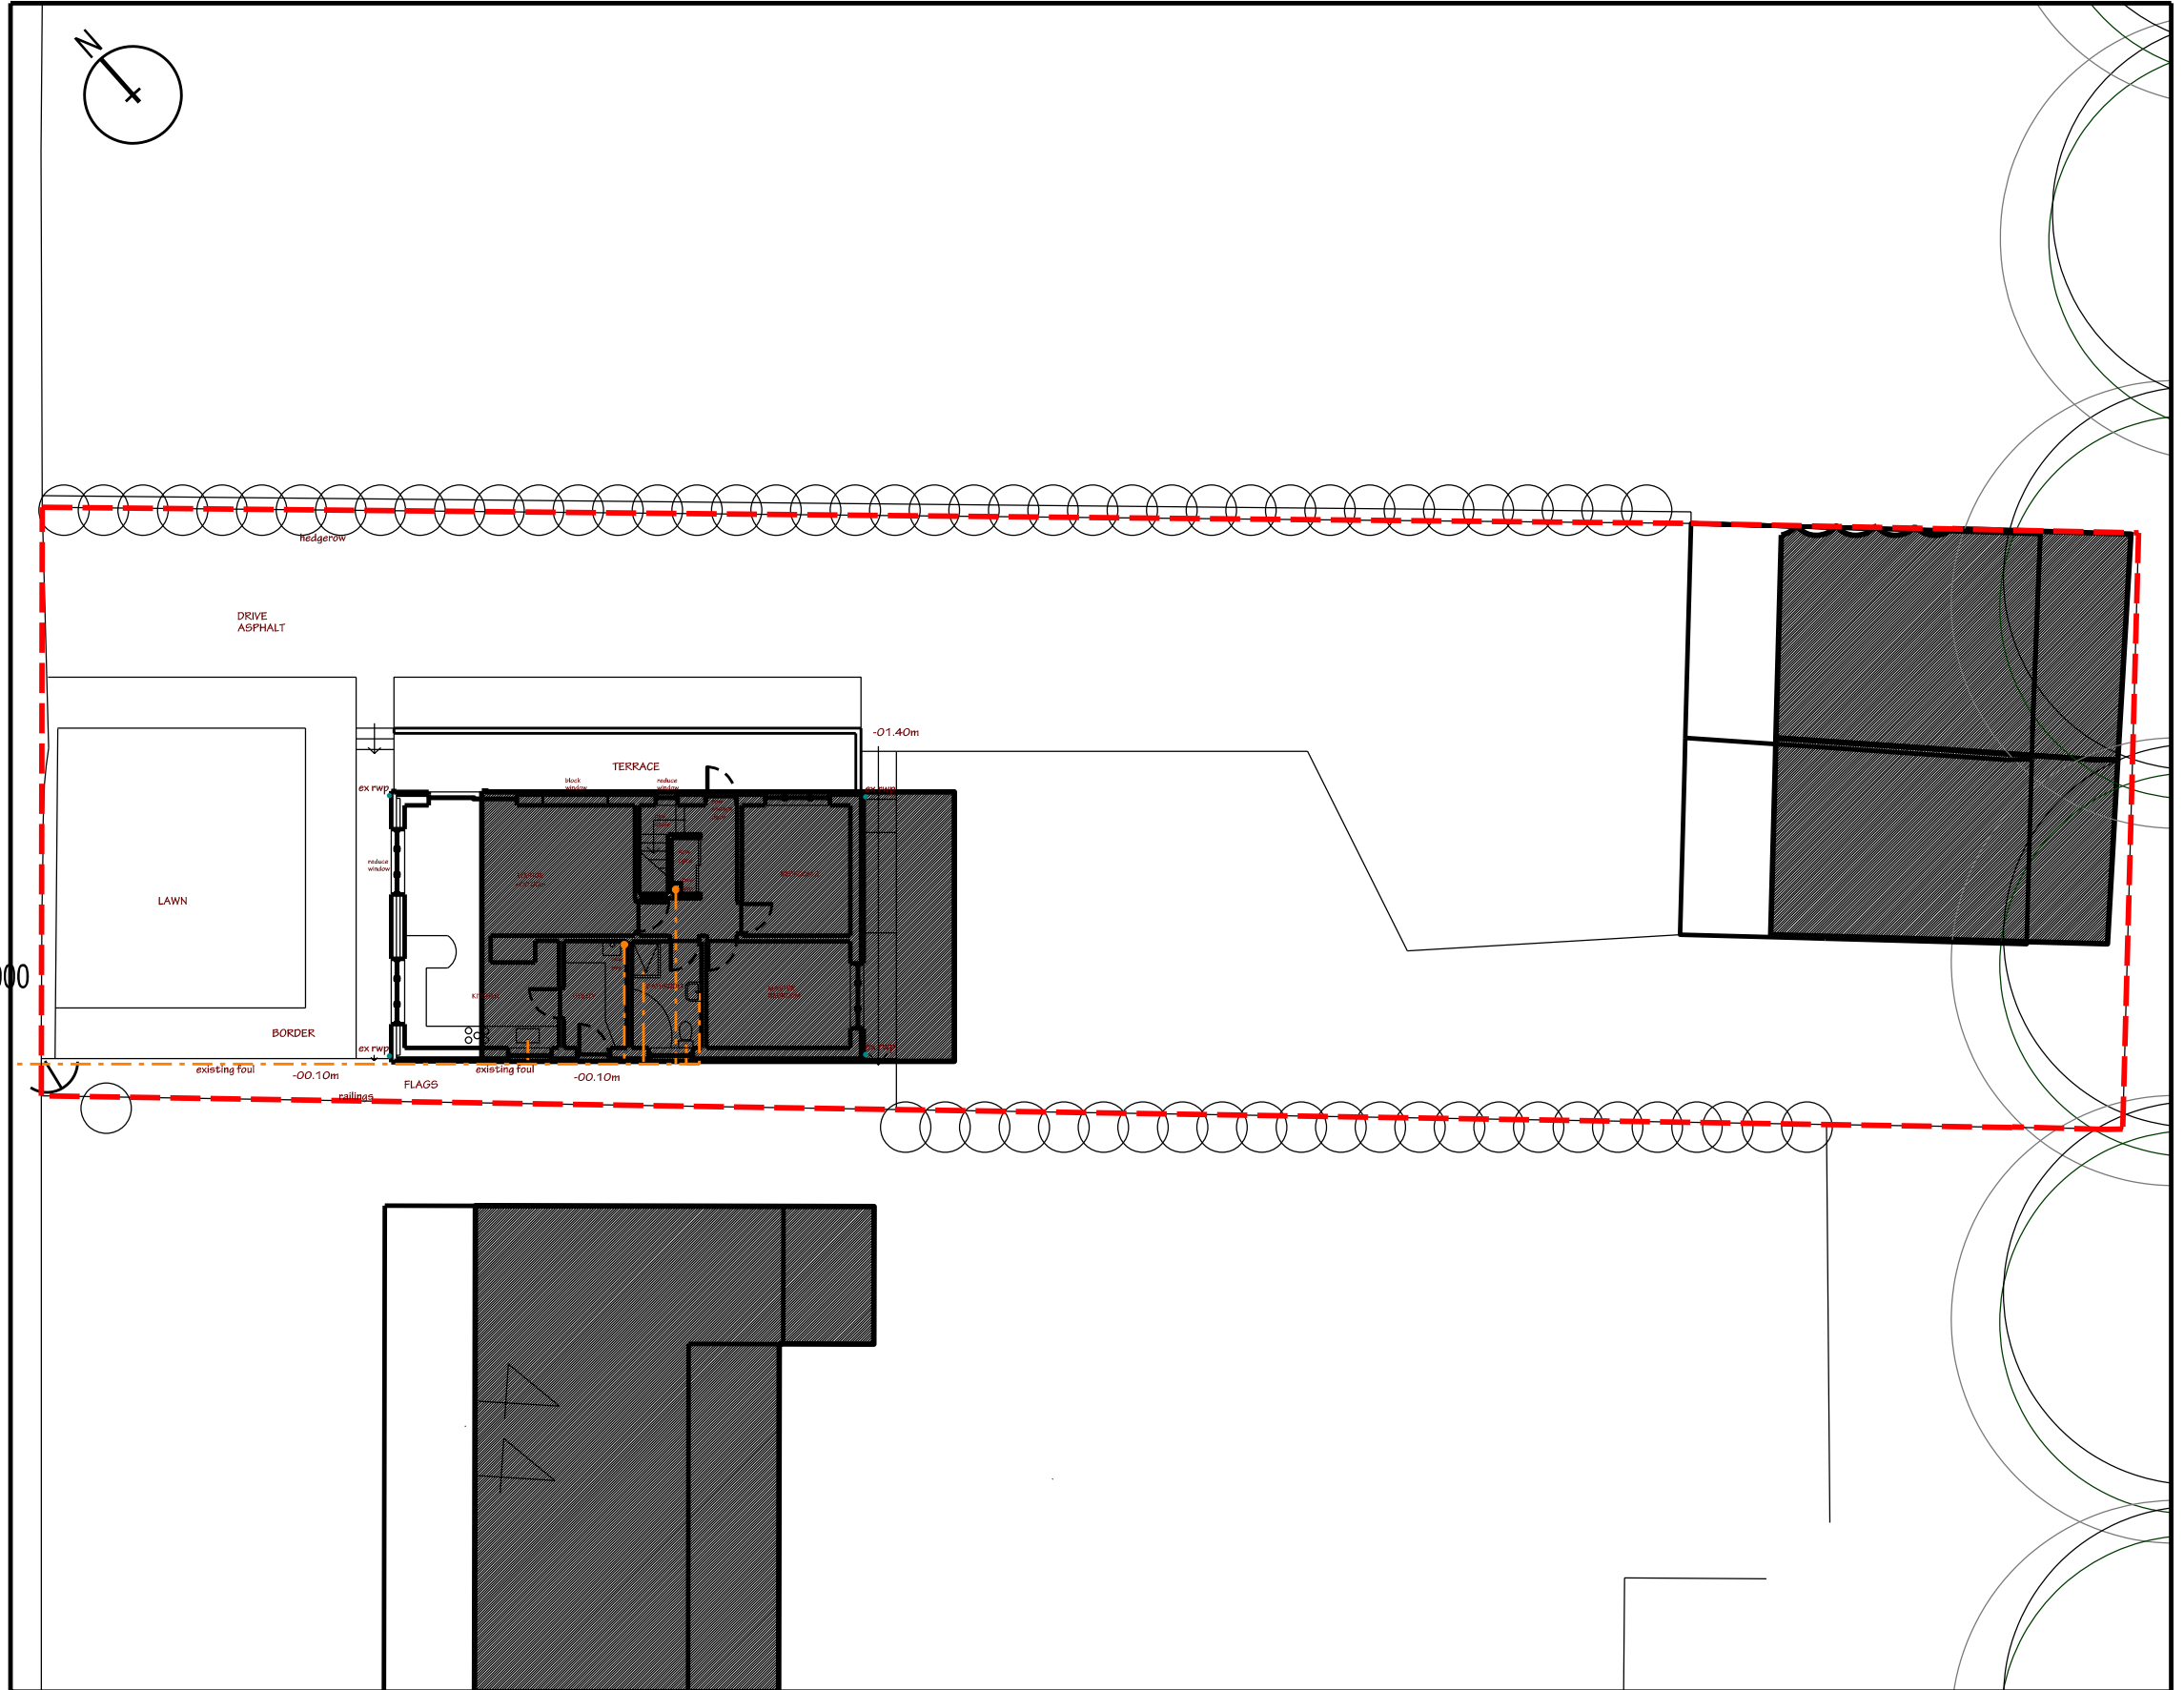

**Revision: --**

Revision List:

Project Name: 46 Don Street, Springvale

Drawing Title: Location & Site Plan

Drawing Number: 1060/TP/001

Scale: 1:1000 & 1:200@A3

Date: Aug 12

Location Plan 1:1000

Site Plan - Proposed 1:200