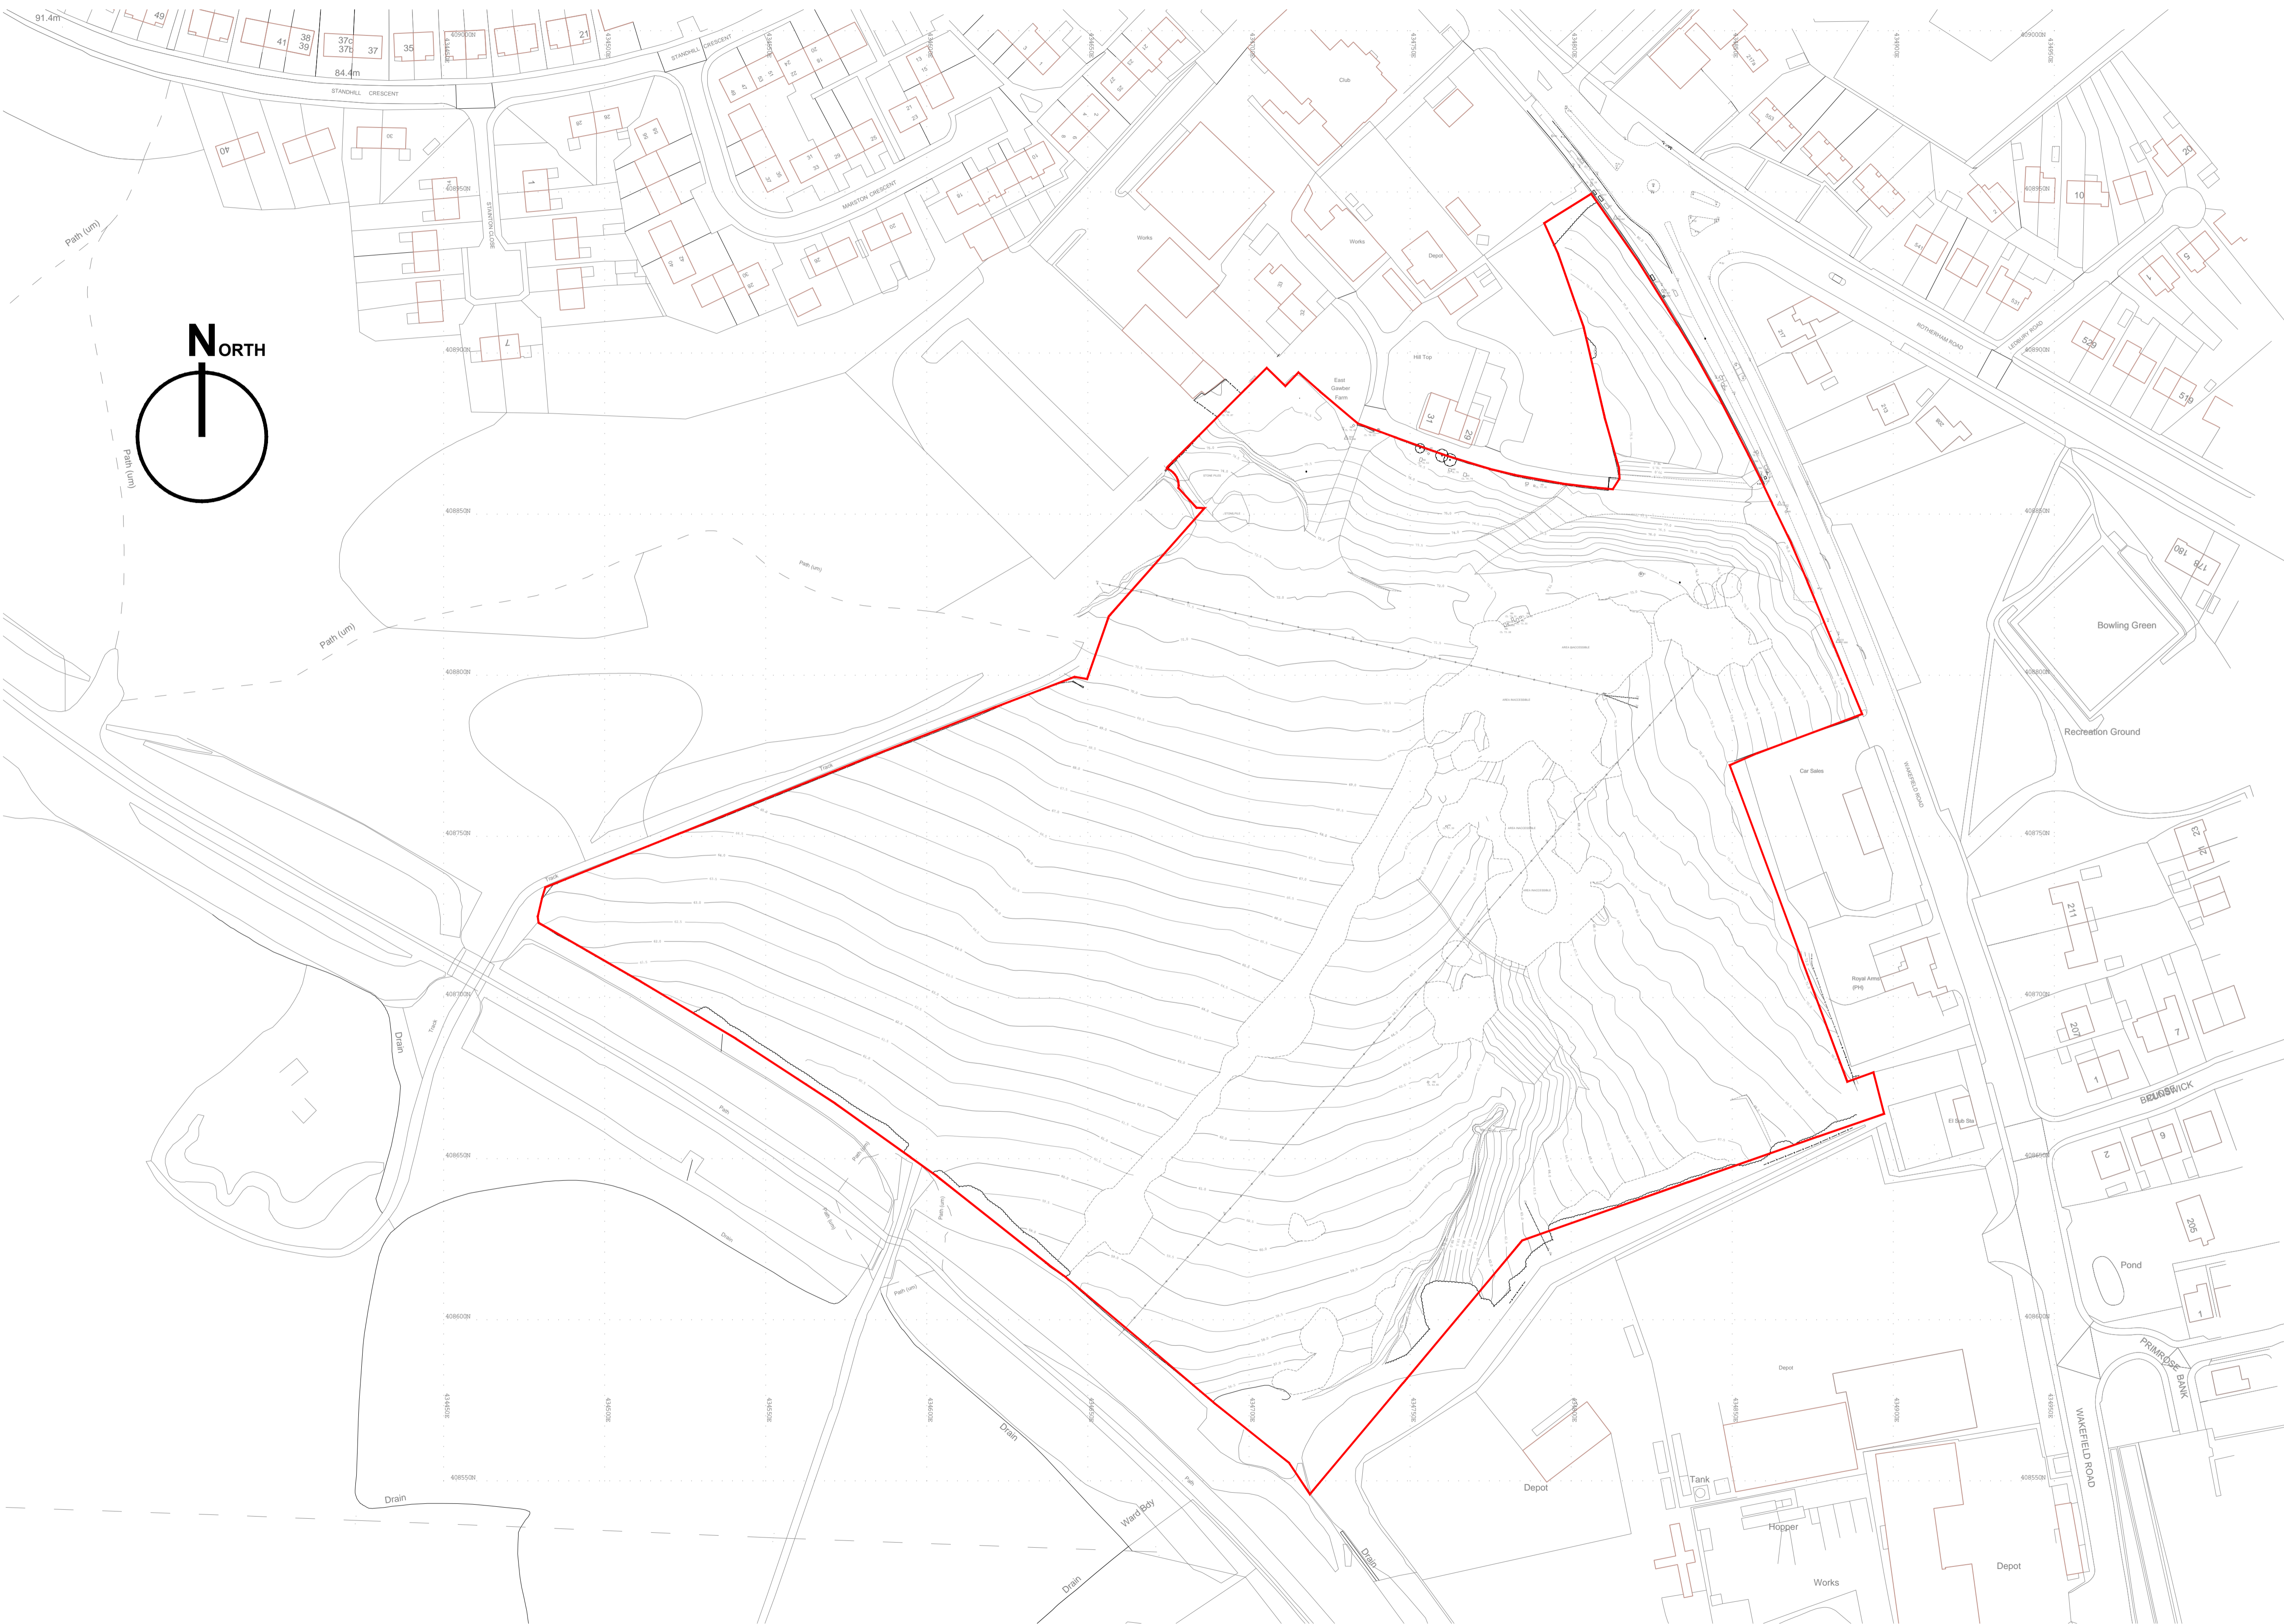

# Wakefield Road, Athersley, Smithies, Barnsley

Rev	By	Note	Date

Status	Planning
Sketch	Planning
Tender	Construction
As Built	

**PRA** Architecture  
 55 The Tannery . Lawrence Street . York . YO10 3WH T:01904 653772  
 E:mail@pra-architecture.com W: www.pra-architecture.com

PROJECT Smithies, Barnsley

TITLE Location Plan

CLIENT Gleeson

DATE 08.03.22 SCALE 1:1000@A1

DRAWING 1225.02 REVISION -

DRAWN PB CHECKED SH

Do not scale from this drawing except for planning purposes. This drawing and any designs thereon are the copyright of PRA Architecture Ltd.

## Location Plan

(Subject to Planning)

1:1000