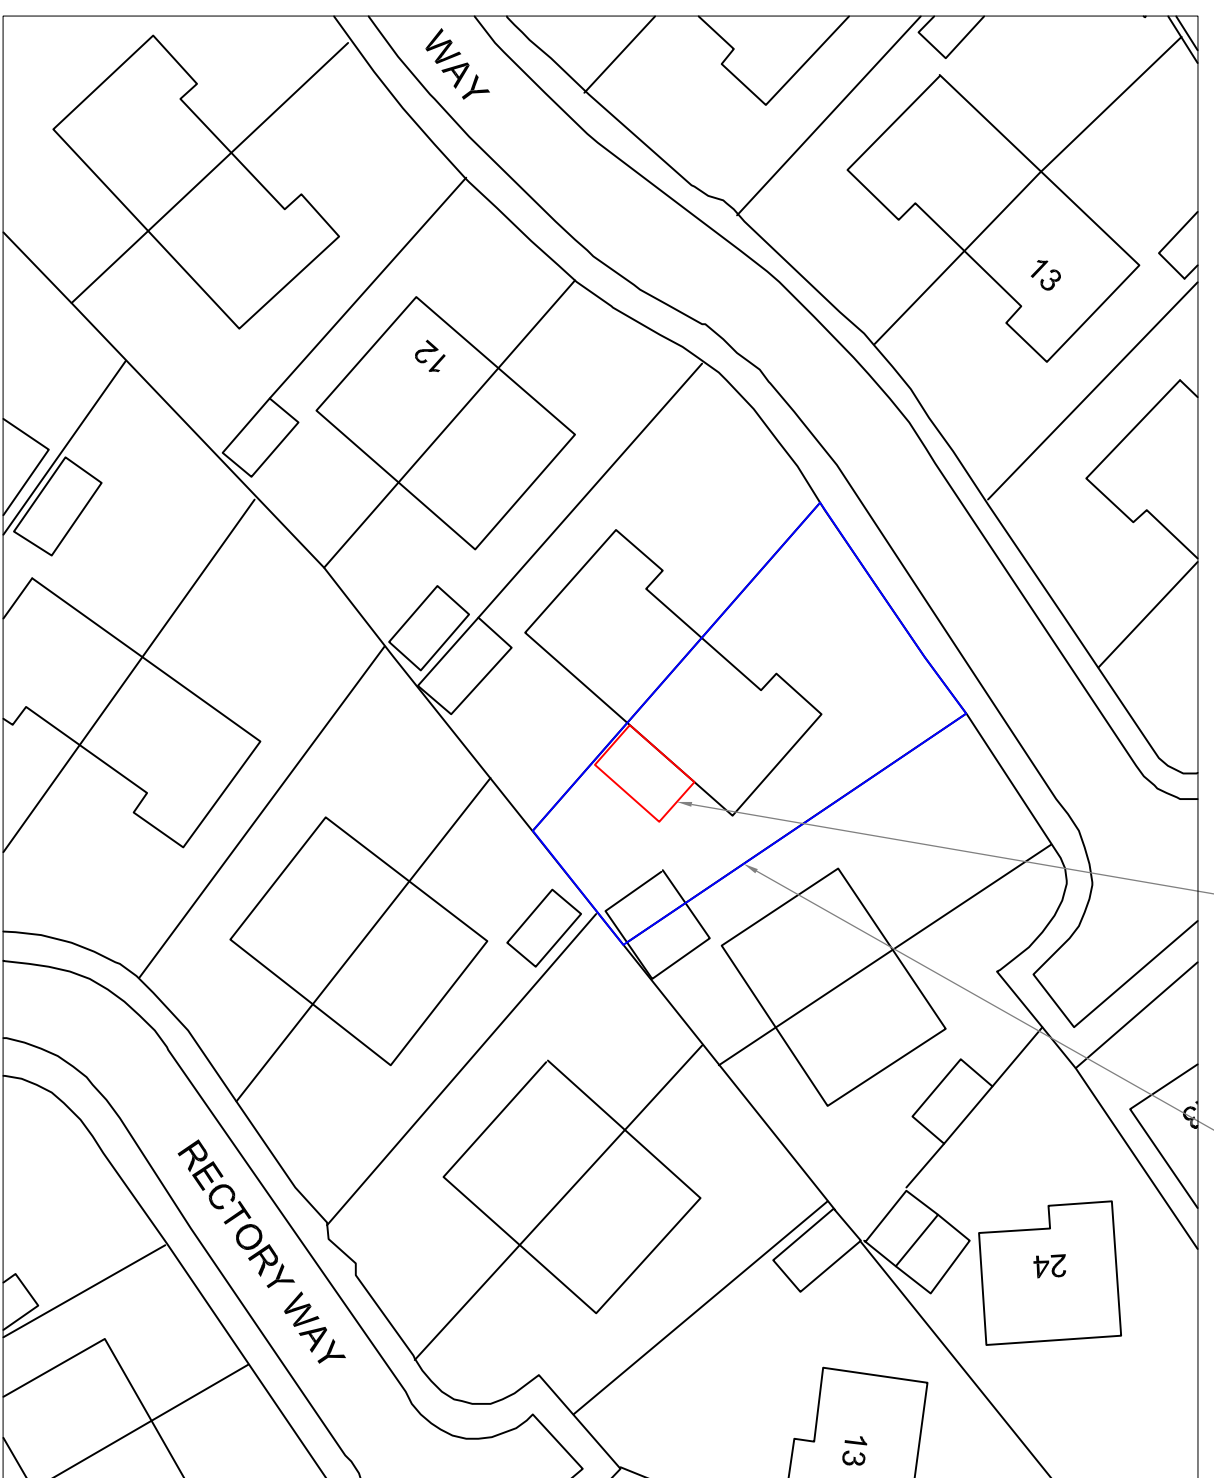

DO NOT SCALE: Contractor to check all dimensions and report any omissions or errors

NOTES

LOCATION PLAN
SCALE 1:1250 AT A3

SITE PLAN
SCALE 1:500 AT A3

Rev	Description	By	CHK	APP	Date

JRB DESIGNS LTD
1 Saville Road
Cudworth
Barnsley
S72 8LT
Tel: 01226 383542
Fax: 01226 380078
Mob: 07970 541192
Email: john@jrbdesigns.co.uk

This drawing is copyright. © Jrbdesigns Ltd.

Client
MR C BRITTAIN

Drawing Title
SITE PLANS

Address
**18 MINSTER WAY
MONK BRETTON
BARNSLEY
S71 2HZ**

Project Title:
**PROPOSED SINGLE STOREY
REAR EXTENSION**

Purpose of Issue:
PLANNING

Drawing Status
FIRST ISSUE

Scale at A3	Drawn By	Date	AS SHOWN	JRB	07/11/2012
Checked By	Date	Approved By	Date		
CB	07/11/2012	CB	07/11/2012		
Project No.	Drawing No.	Revision			
MCB001	001	-			