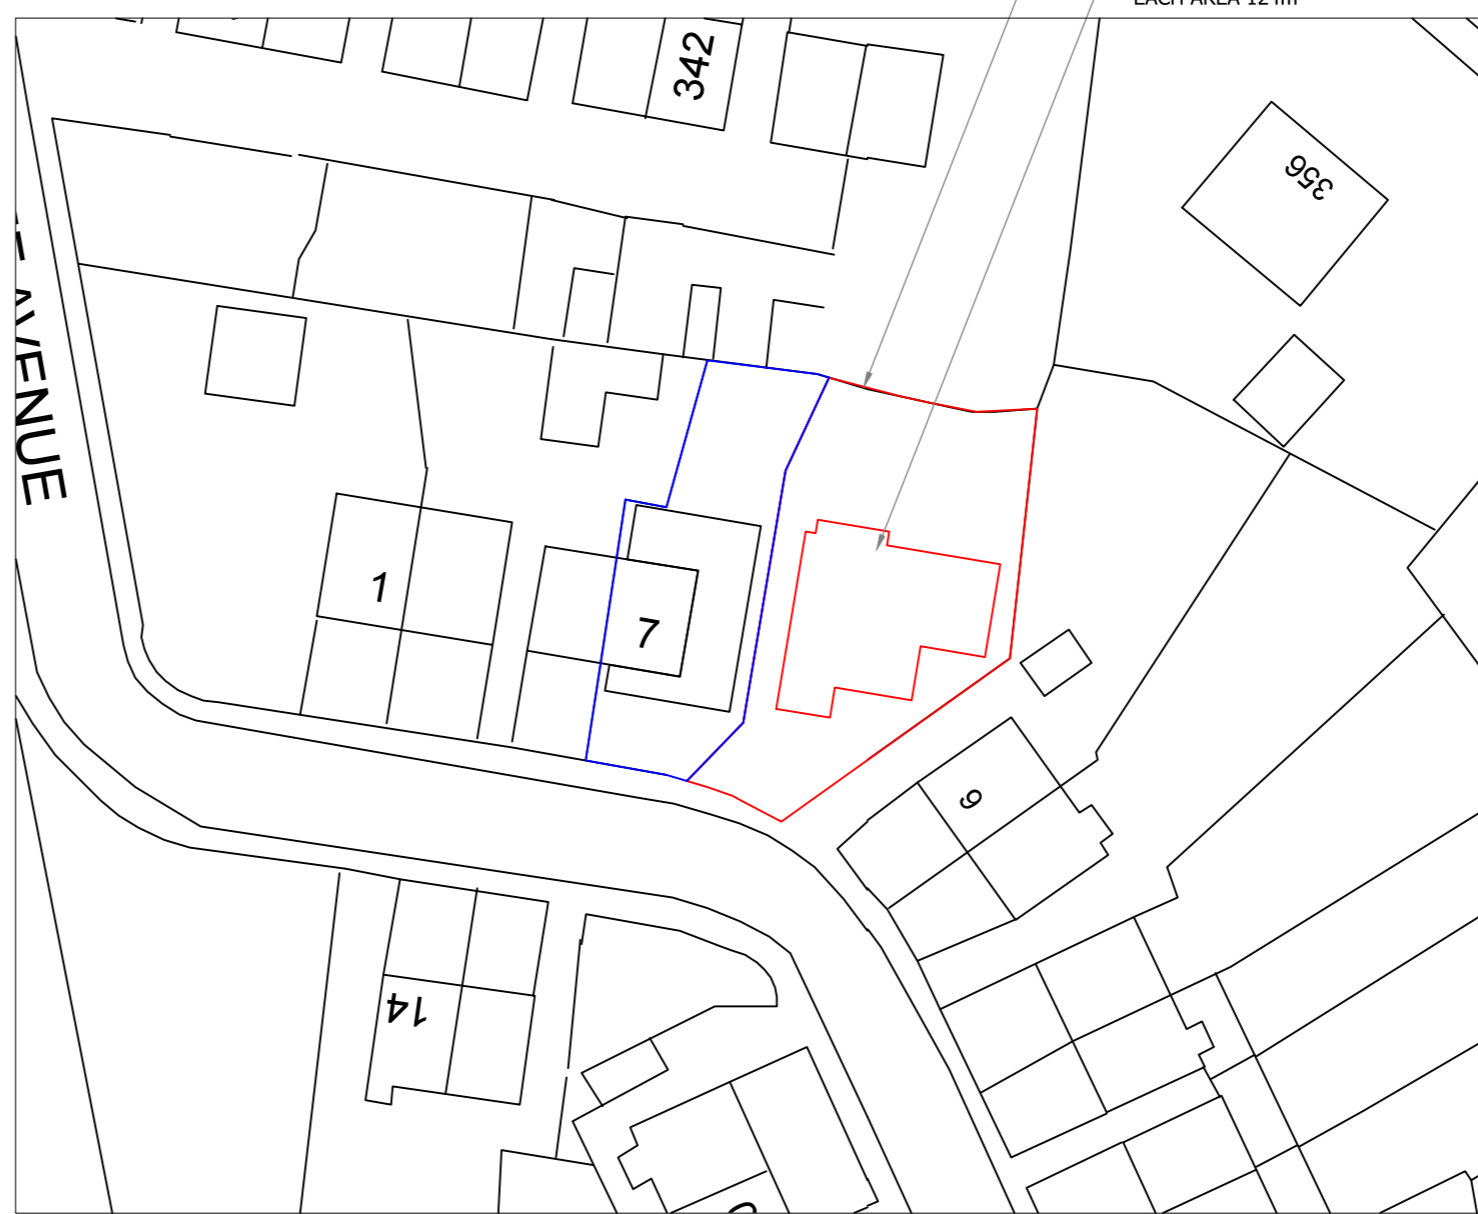

Drawing No.	Rev No.
MCG003 -001	A

DO NOT SCALE: Contractor to check all dimensions and report any omissions or errors

NOTES

LOCATION PLAN
SCALE 1:1250 AT A3

SITE PLAN
SCALE 1:500 AT A3

A	SIZE REDUCED	JRB		18/08/20	
Rev	Description	By	Chk	App	Date

Drawing Title **SITE PLANS**

Address **7 CLAYCLIFFE AVENUE
REDBROOK
BARNSELY
S75 1HJ**

Project Title: **PROPOSED NEW
DETACHED DWELLING**

Purpose of Issue: **PLANNING**

Drawing Status **FIRST ISSUE**

Scale at A3 AS SHOWN	Drawn By LAB	Date 26/03/2020
Checked By	Date 26/03/2020	Approved By Date 26/03/2020