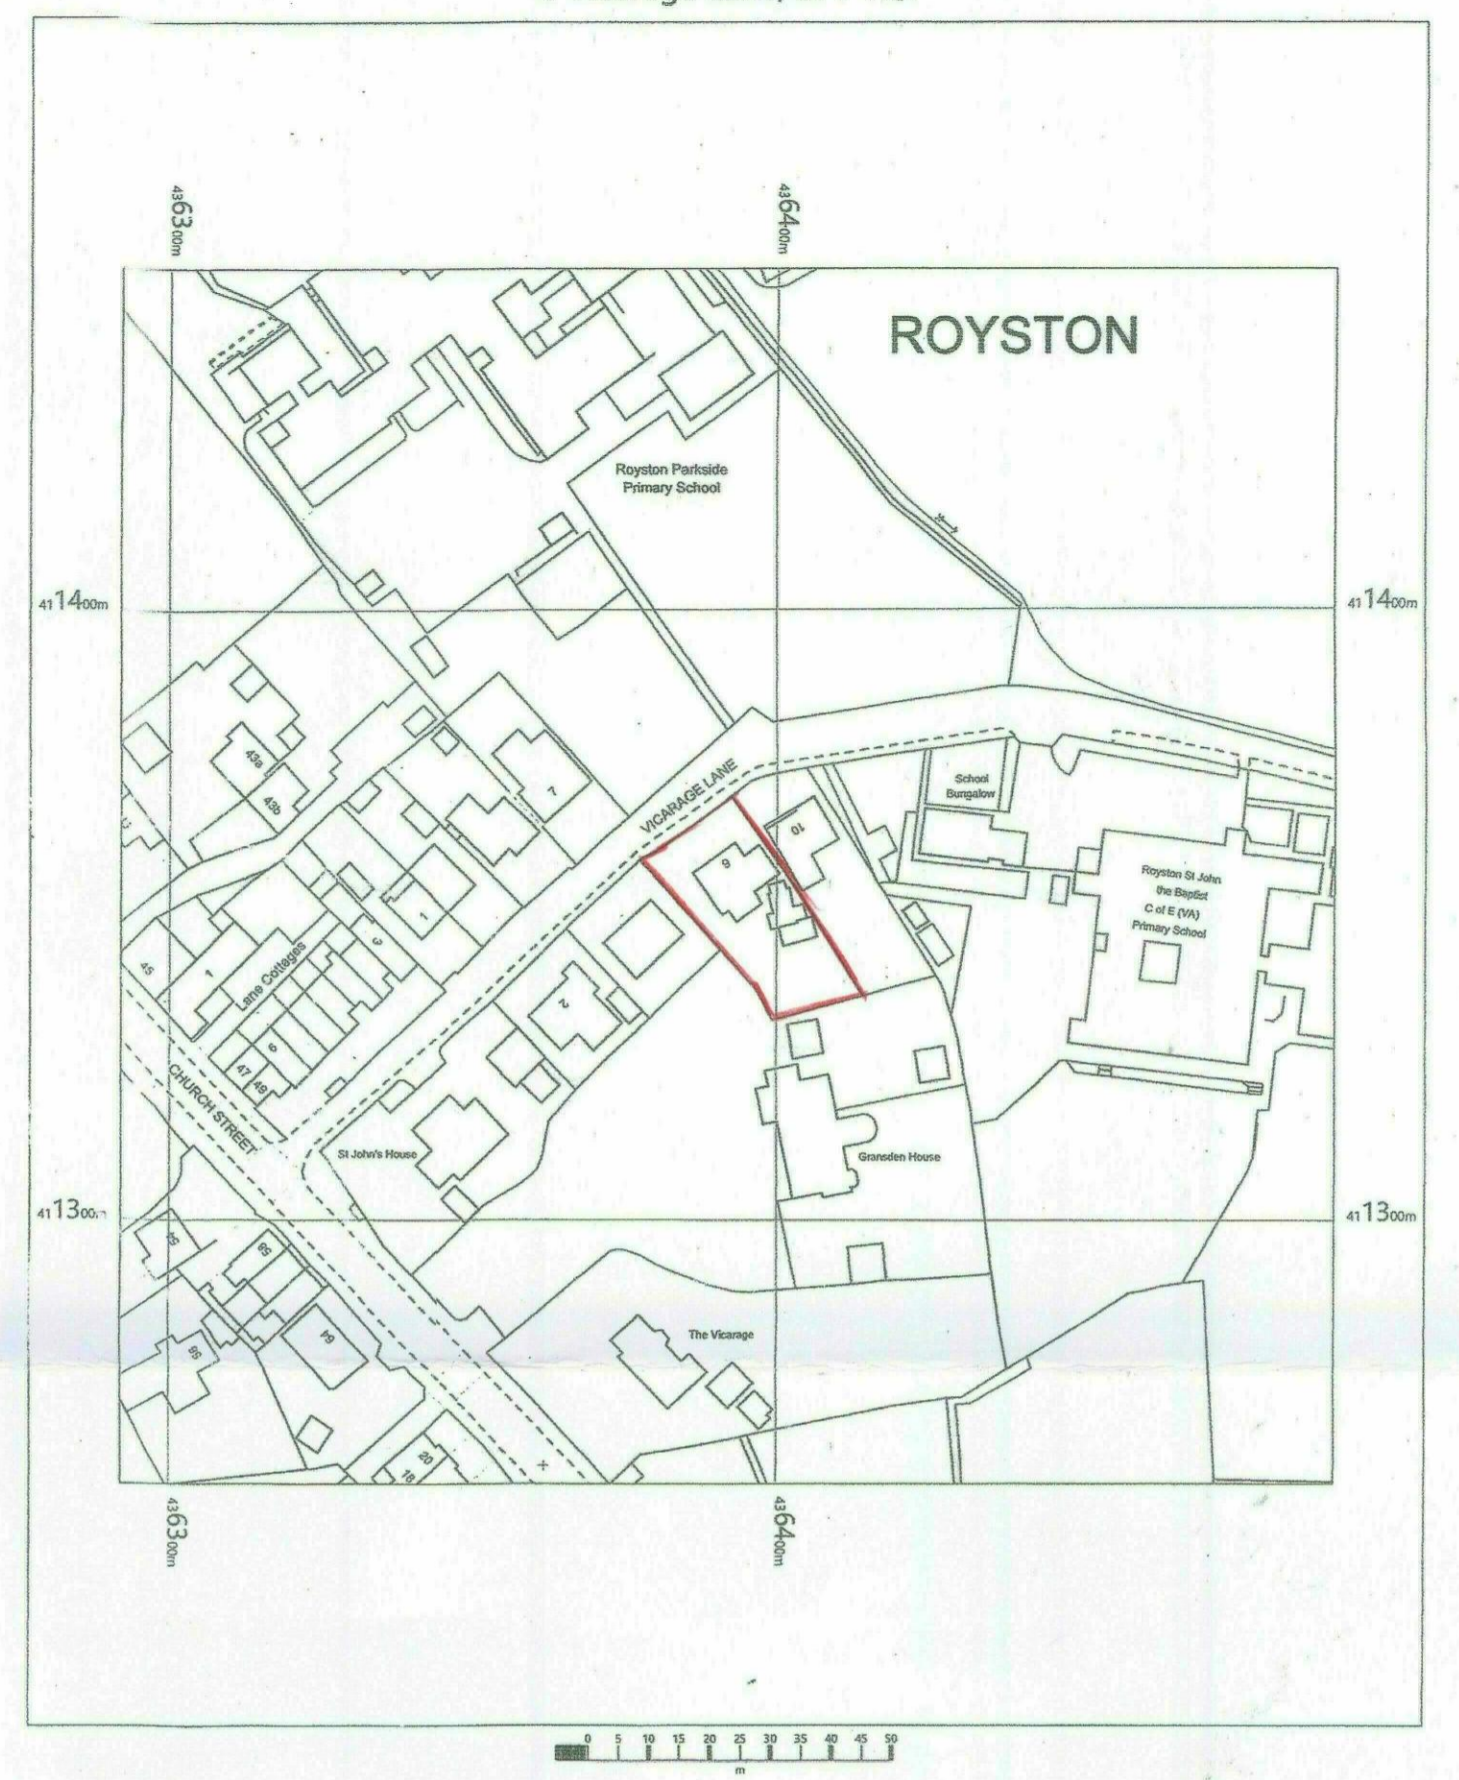

**BLOCK PLAN SCALE**  
**1:500**

6 Vicarage Lane, S71 4QY

6 Vicarage Lane,  
Royston,  
Barnsley,  
S71 4QY

OS MasterMap 1250/2500/10000 scale  
Tuesday, May 18, 2021, ID: MPMBW-00963174  
[www.blackwellmapping.co.uk](http://www.blackwellmapping.co.uk)  
1:1250 scale print at A4, Centre: 436392 E, 411356 N  
© Crown Copyright Ordnance Survey. Licence no. 100041041

**LOCATION PLAN**  
**SCALE 1:1250**