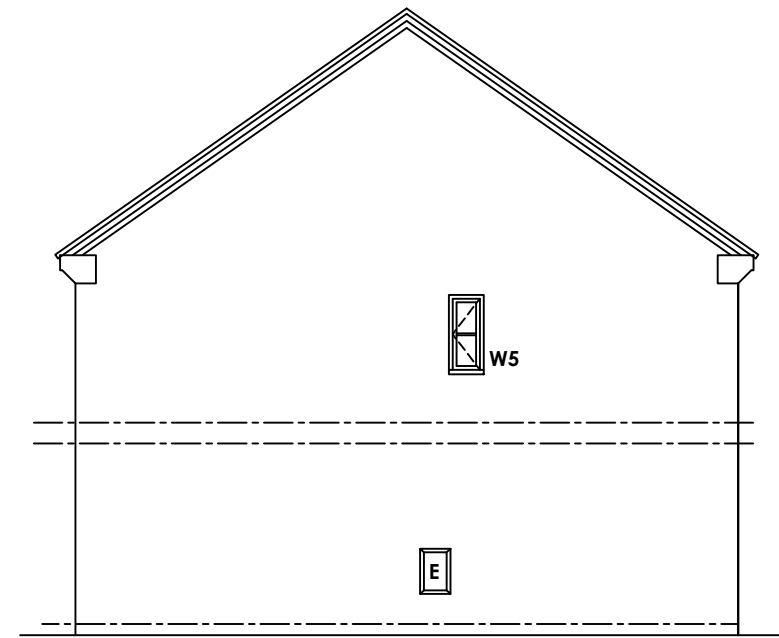

FRONT ELEVATION

SIDE ELEVATION

REAR ELEVATION

Revision :	
Scale :	1:50 @A3
Date :	JAN 2016
Drawn by :	
Project :	DEVELOPMENT AT NEWSOME AVE WOMBWELL
Title :	Type F SEMI-DET ELEVATIONS
Drg No :	15-126-FS 3
Rev :	