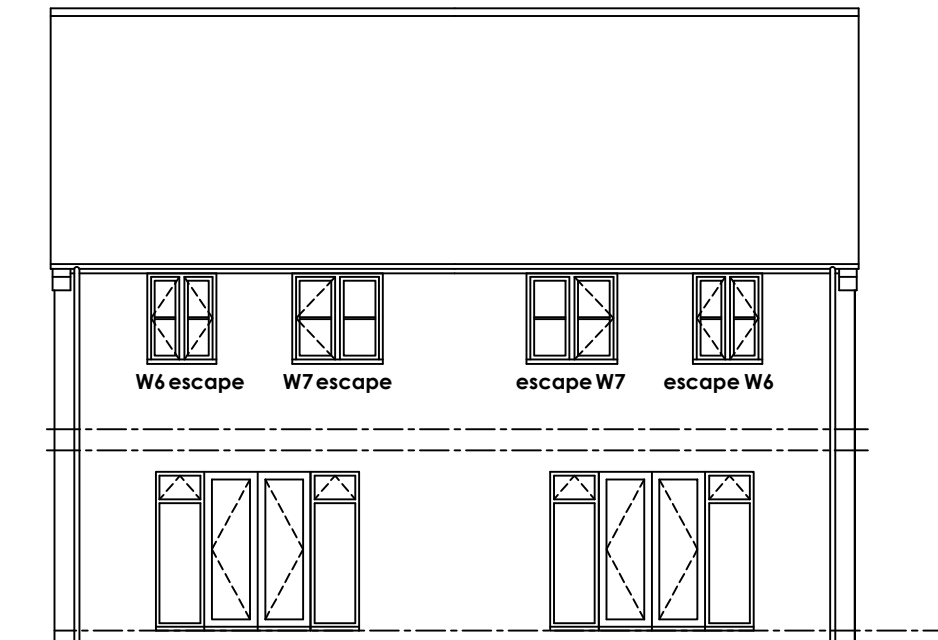

FRONT ELEVATION

SIDE ELEVATION

REAR ELEVATION

Revision :	
Scale :	1:50 @A3
Date :	JAN 2016
Drawn by :	
Project :	DEVELOPMENT AT NEWSOME AVE WOMBWELL
Title :	Type F SEMI-DET ELEVATIONS
Drg No :	15-126-FS 3
Rev :	