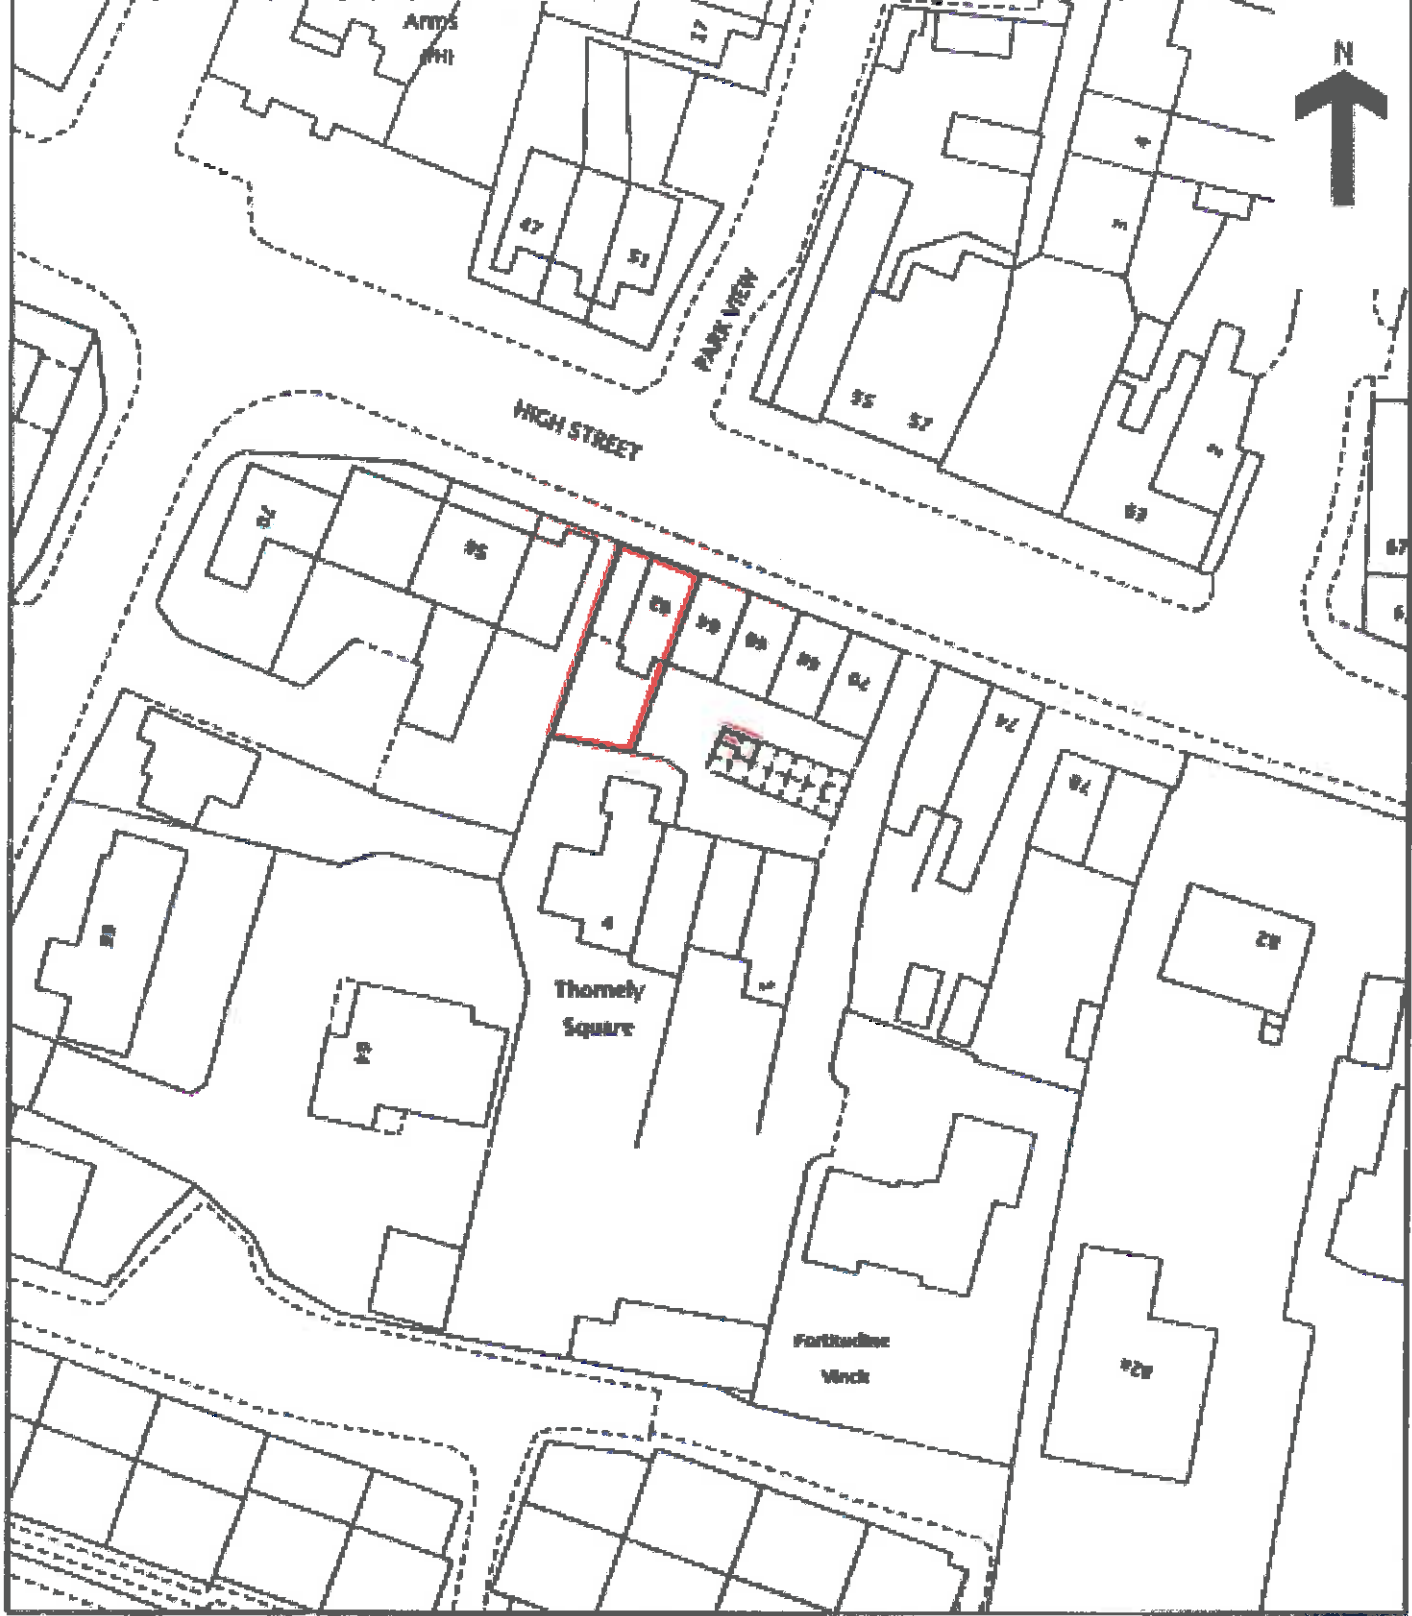

BUILD PLAN

Land Registry
Official copy of
title plan

Title number SYK558608
Ordnance Survey map reference SE310SSE
Scale 1:625 enlarged from 1:1250
Administrative area South Yorkshire : Barnsley

© Crown Copyright. Produced by Land Registry. Reproduction in whole or in part is prohibited without the prior written permission of Ordnance Survey. Licence Number 100026316.

Location map

Approximate position
of property

Enquiry boundary

Reproduced by permission of Ordnance Survey
on behalf of HMSO. © Crown copyright and
database right 2013. All rights reserved.
Ordnance Survey Licence number: 100020315

Key

Approximate position of enquiry
boundary shown