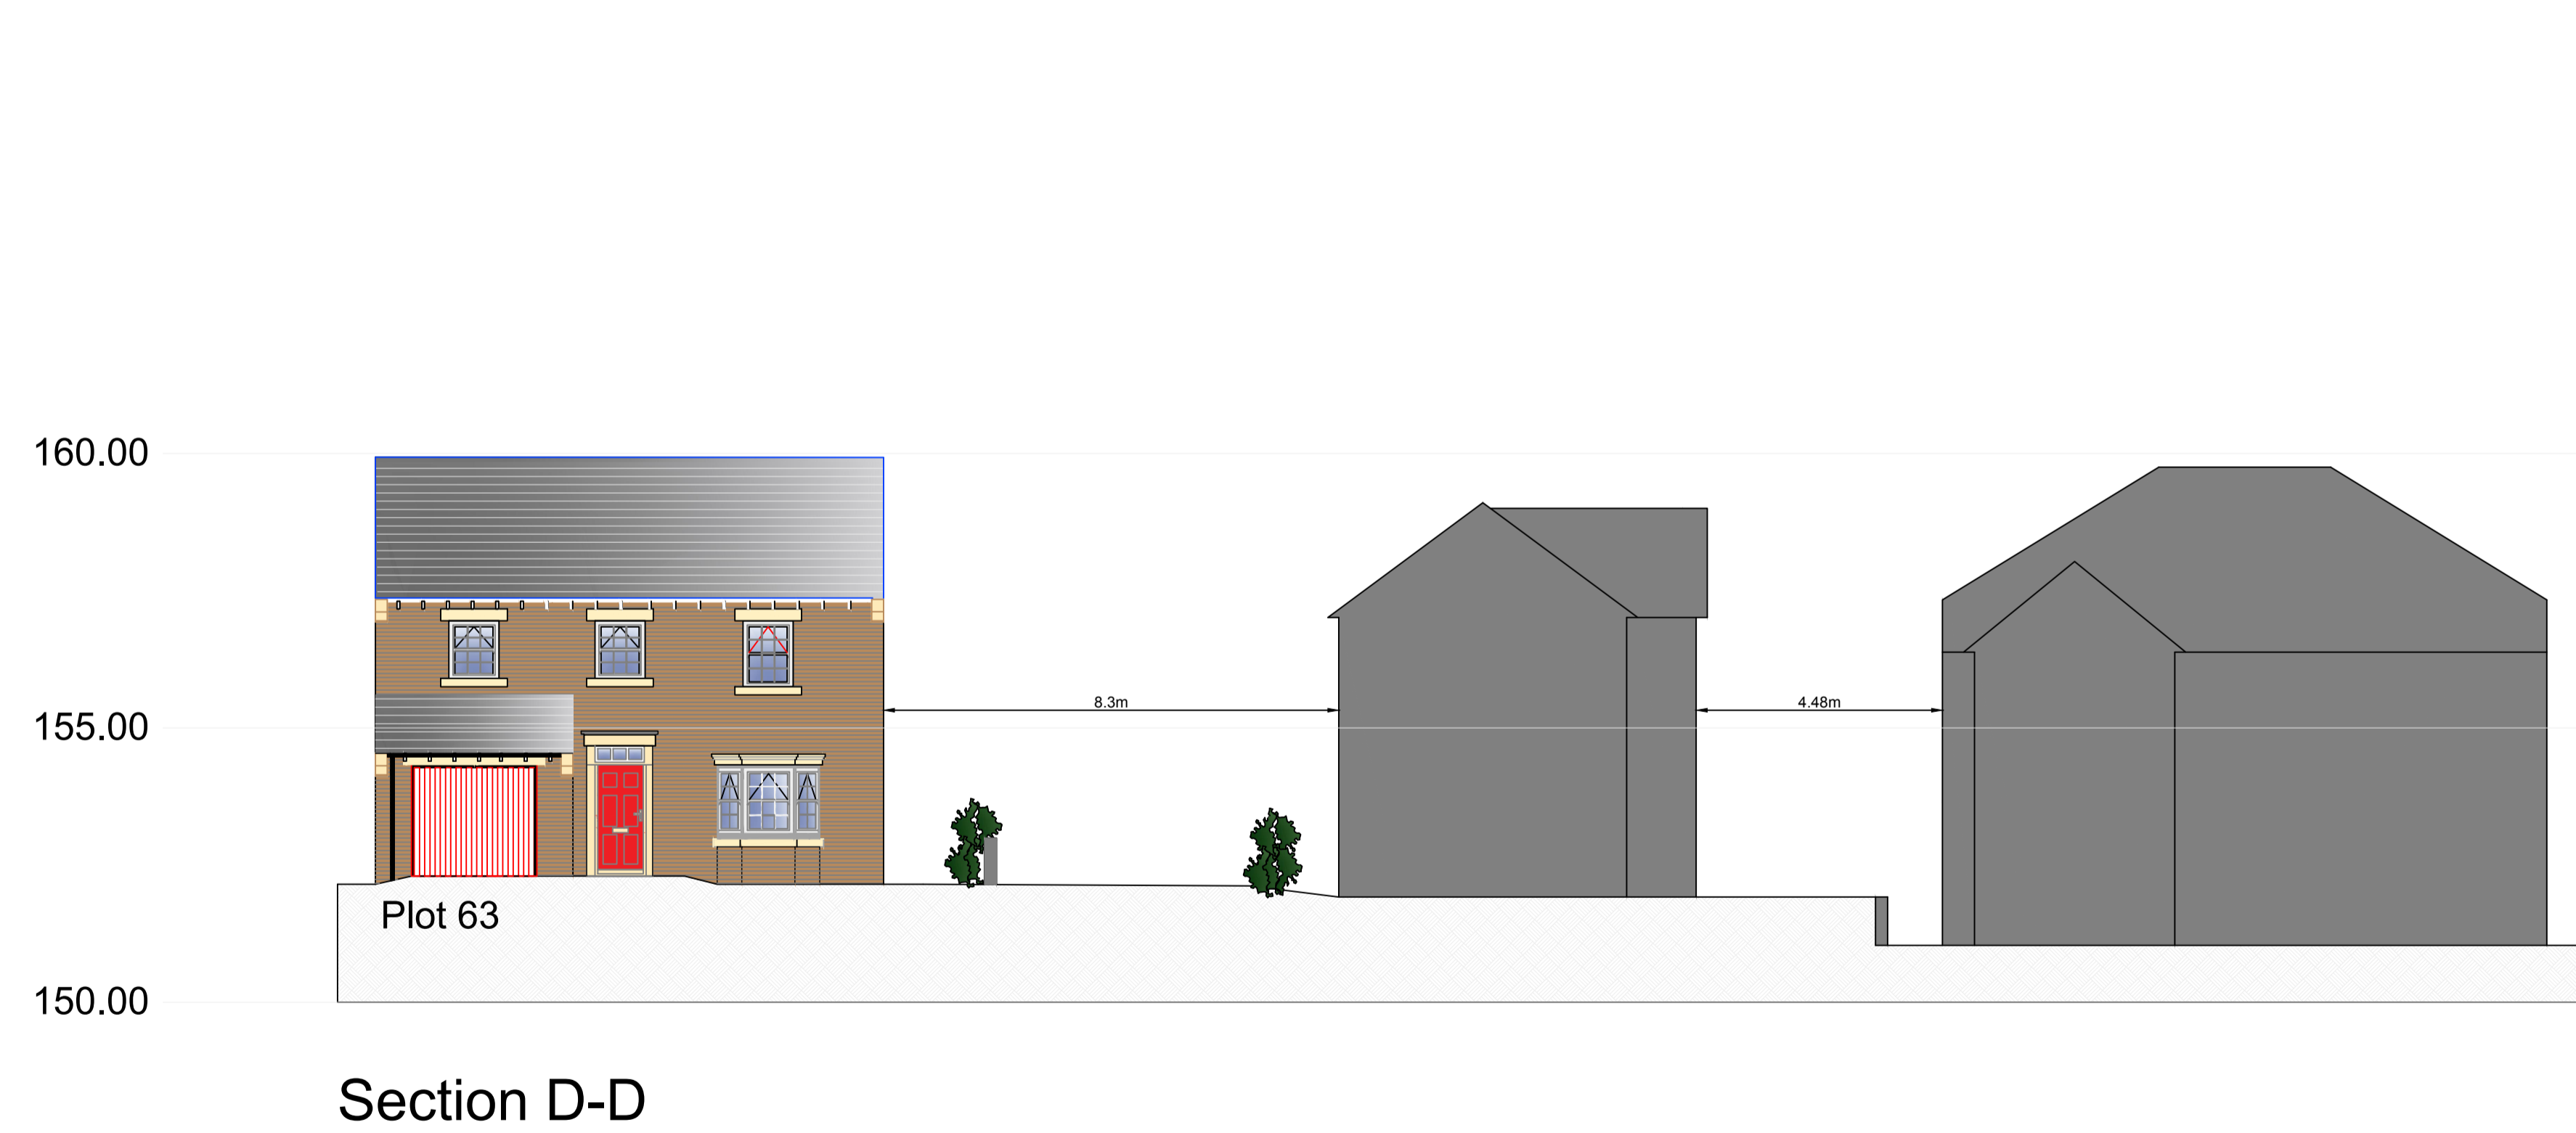

# Mount Vernon Road, Barnsley - Site Sections

Revision notes:		
Rev:	Date:	Notes:

Revision notes:		
Rev:	Date:	Notes:

Revision notes:		
Rev:	Date:	Notes:

Date:	13.11.18
Scale @ A1:	1:100
Drawn By:	CD

Project:	Mount Vernon Road, Barnsley
Drawing Number:	Site Sections - 2 2019/113
Revision:	/