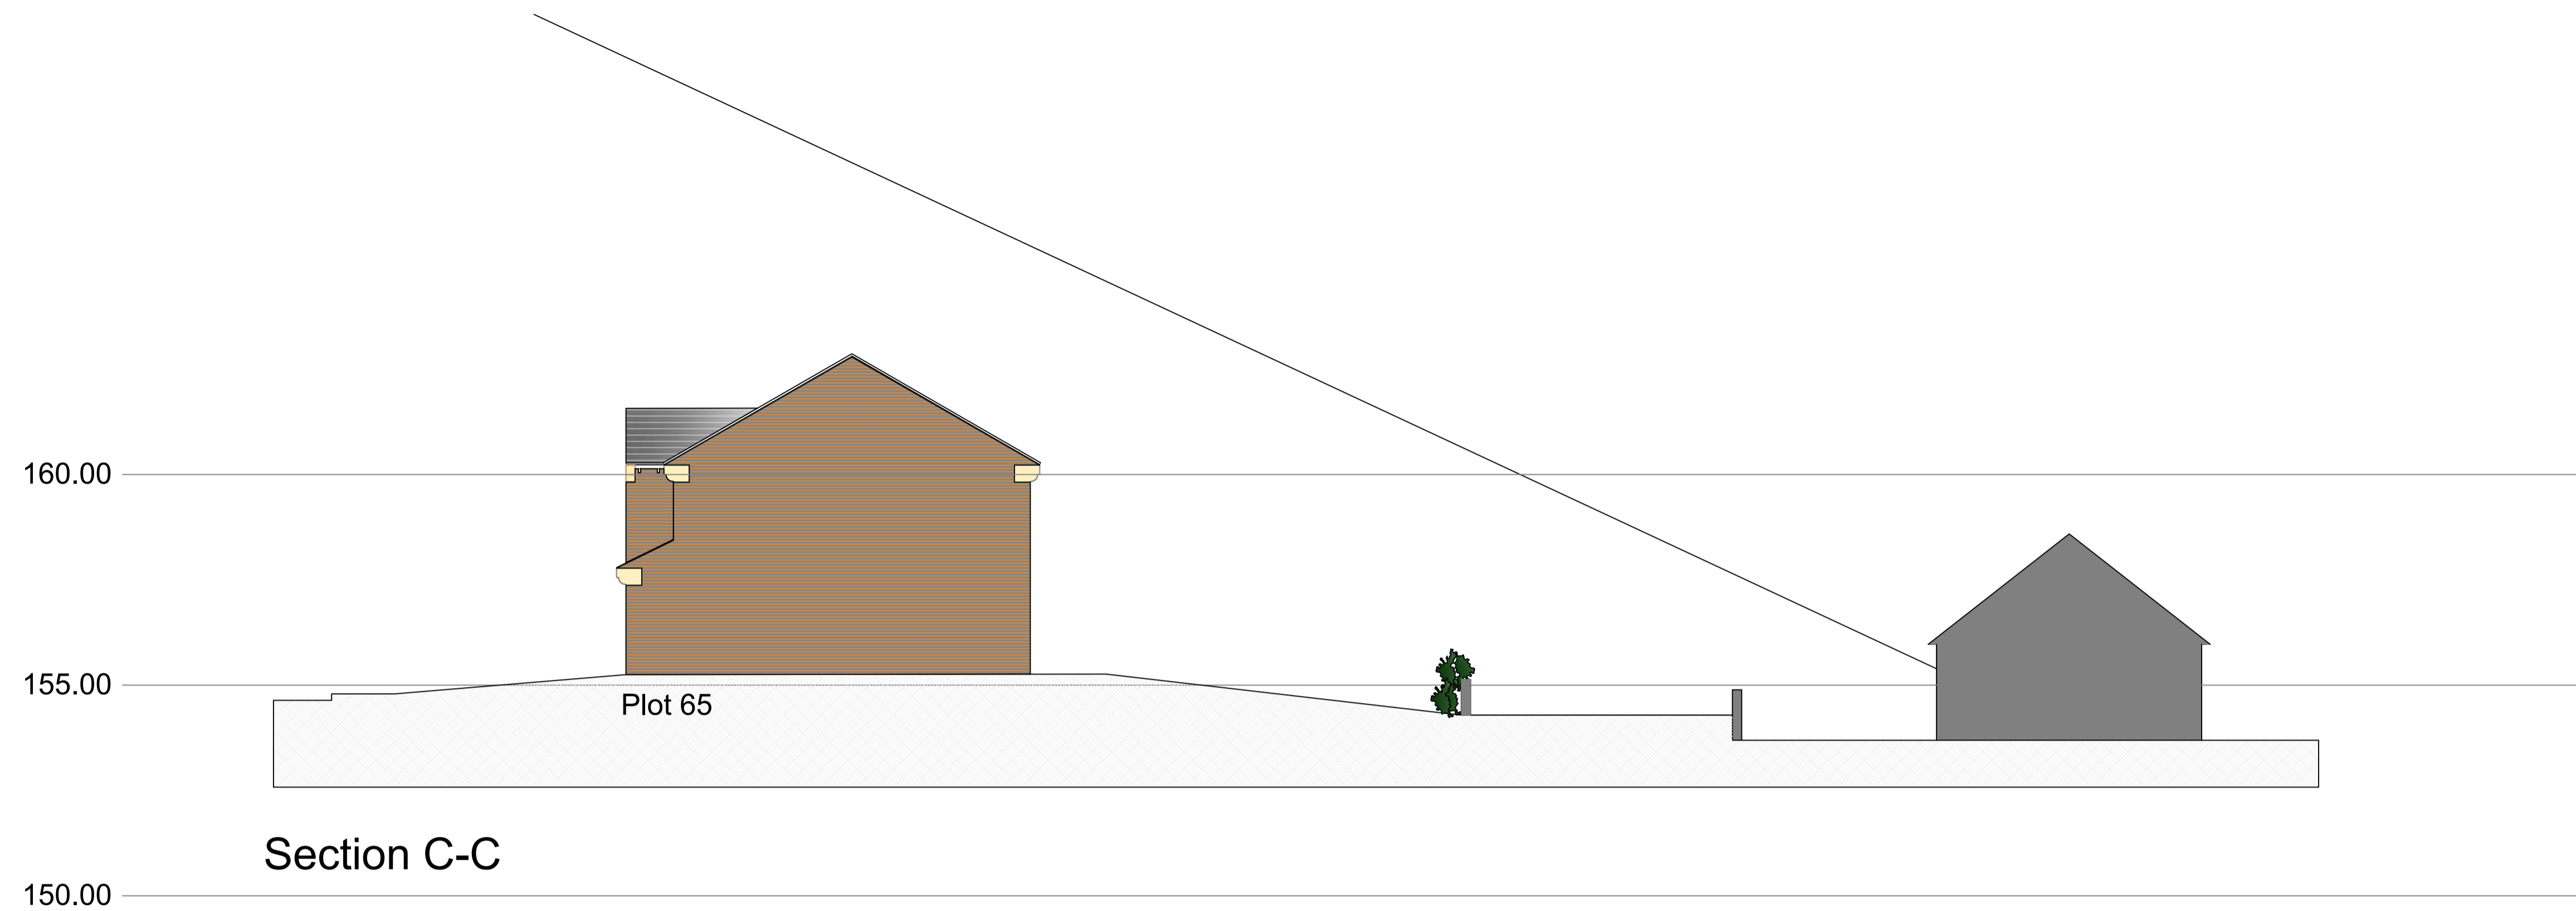

# Mount Vernon Road, Barnsley - Site Sections

Revision notes:		
Rev:	Date:	Notes:

Revision notes:		
Rev:	Date:	Notes:

Revision notes:		
Rev:	Date:	Notes:

Date:	13.11.18
Scale @ A1:	1:100
Drawn By:	CD

Project:	Mount Vernon Road, Barnsley
Drawing Number:	Site Sections - 2 2019/113
Revision:	/