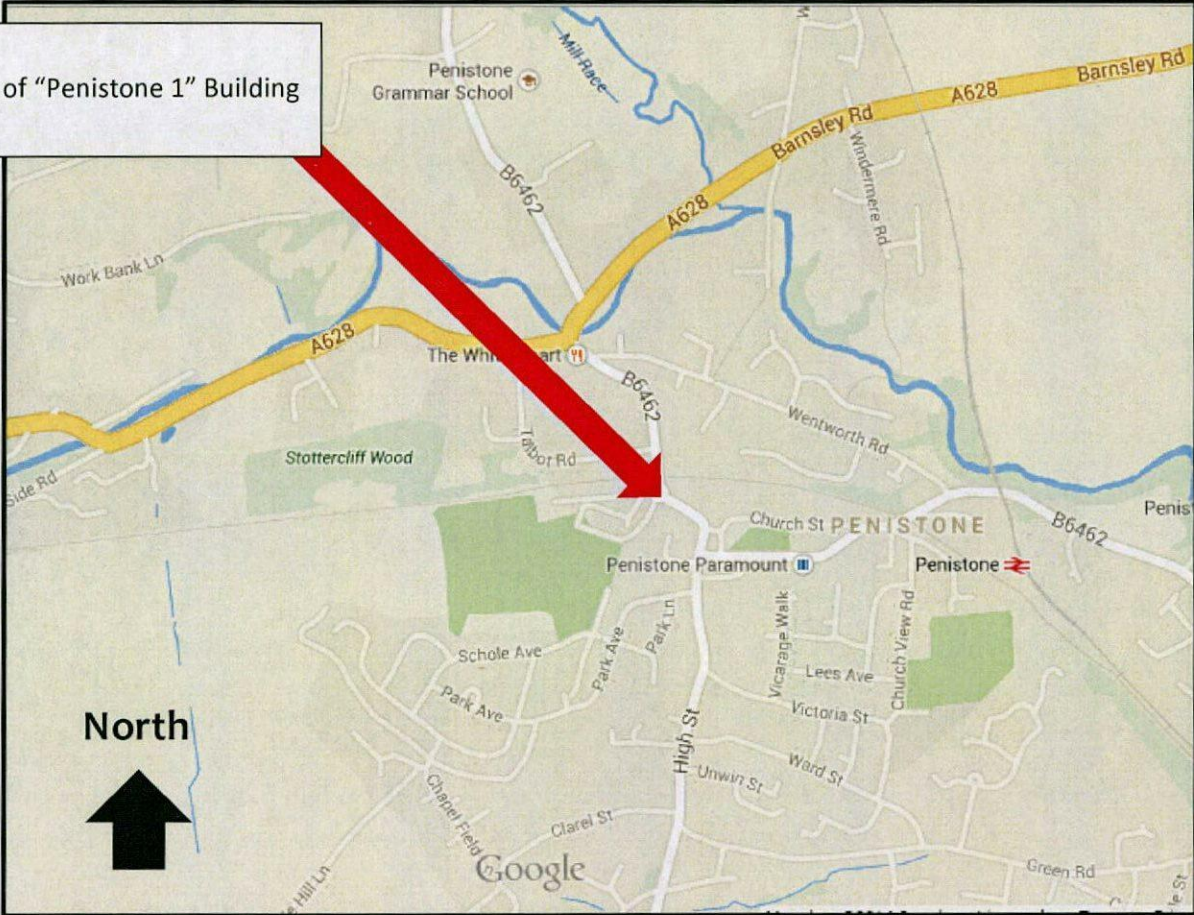

Penistone Community Radio Limited  
Proposed Aerial Installation  
**PFM/AI/06-2014**  
Site Location Plan

Location of "Penistone 1" Building

**Penistone Community Radio Limited - Proposed Aerial Installation - PFM/AI/06-2014**

After installation, assuming worst case scenario, the aerial would be in the approximate position shown below. Note that the aerial is actually a light grey colour but for the purposes of this application it has been shown as dark grey to indicate clearly its position.