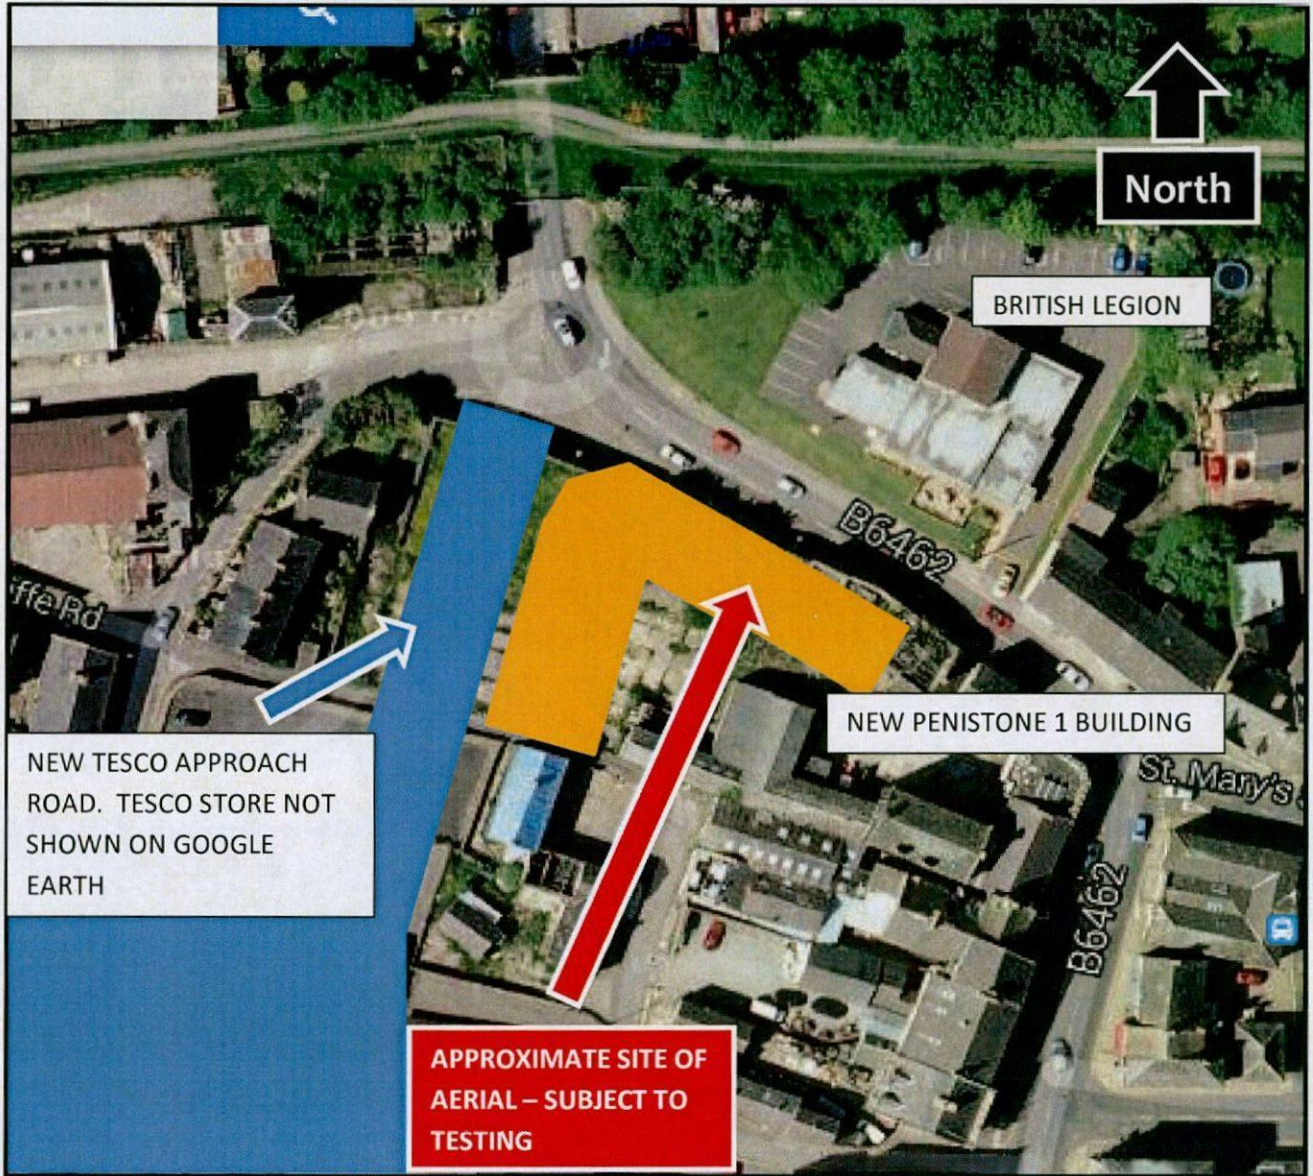

Penistone Community Radio Limited  
Proposed Aerial Installation  
**PFM/AI/06-2014**  
Site Location Plan

Location of "Penistone 1" Building

**Penistone Community Radio Limited - Proposed Aerial Installation - PFM/AI/06-2014**

After installation, assuming worst case scenario, the aerial would be in the approximate position shown below. Note that the aerial is actually a light grey colour but for the purposes of this application it has been shown as dark grey to indicate clearly its position.