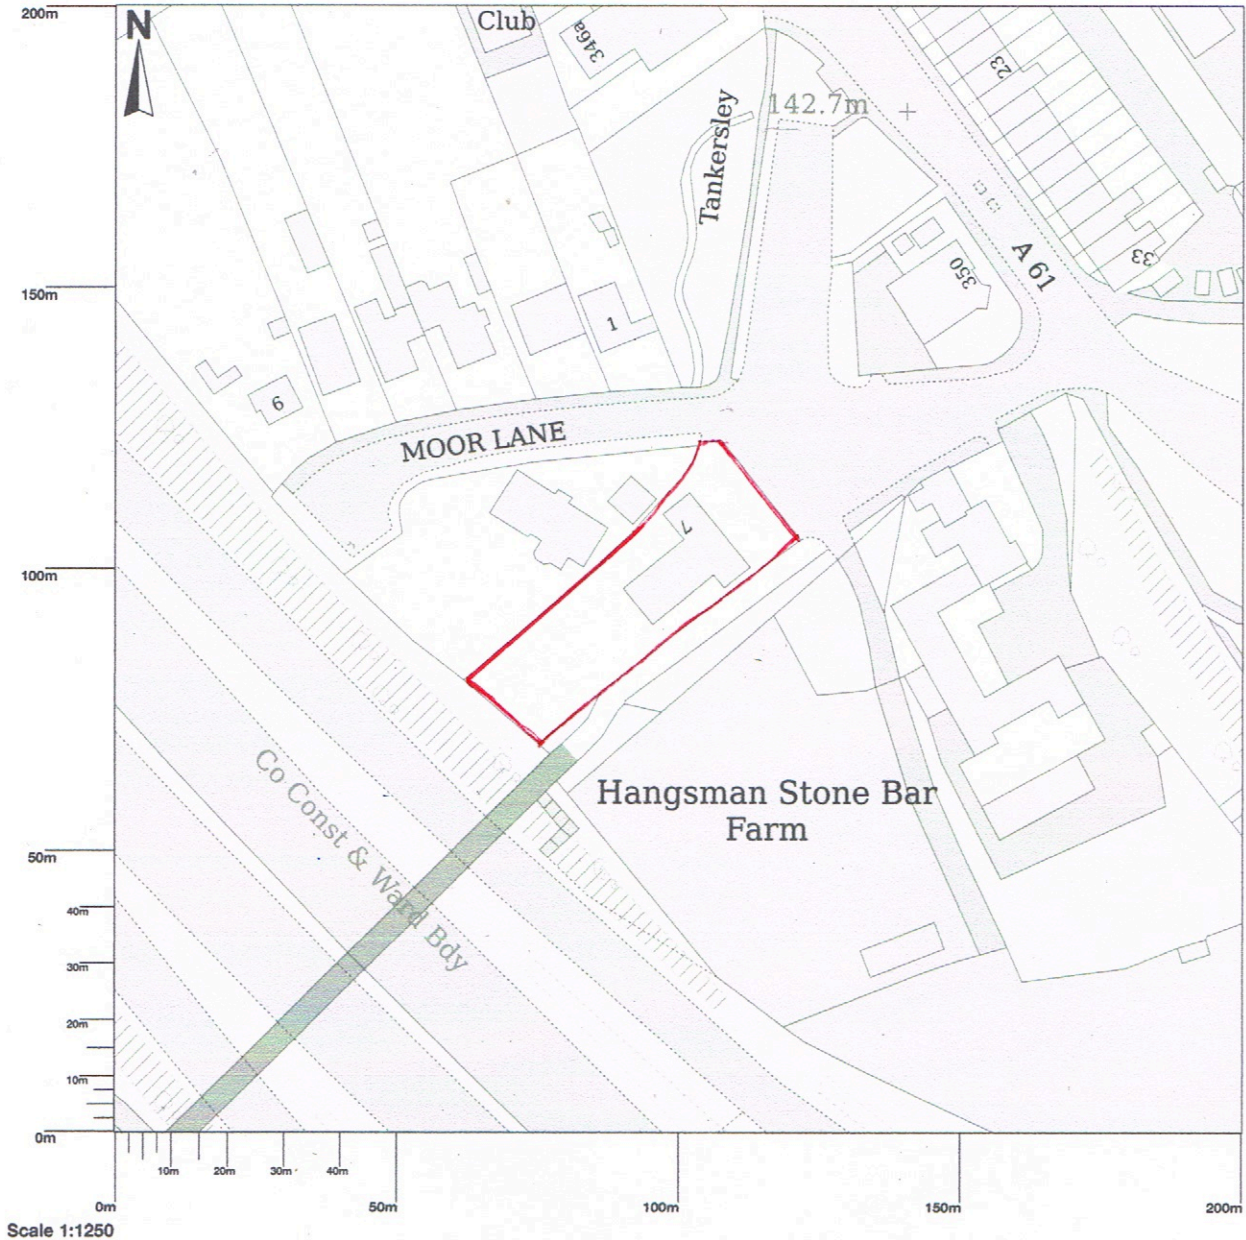

7 Moor Lane, Birdwell, Barnsley, S70 5TZ

© Crown copyright and database rights 2023 OS 100054135. Map area bounded by: 434678,400229 434878,400429. Produced on 26 June 2023 from the OS National Geographic Database. Supplied by UKPlanningMaps.com. Unique plan reference: p4b/uk/968136/1305213