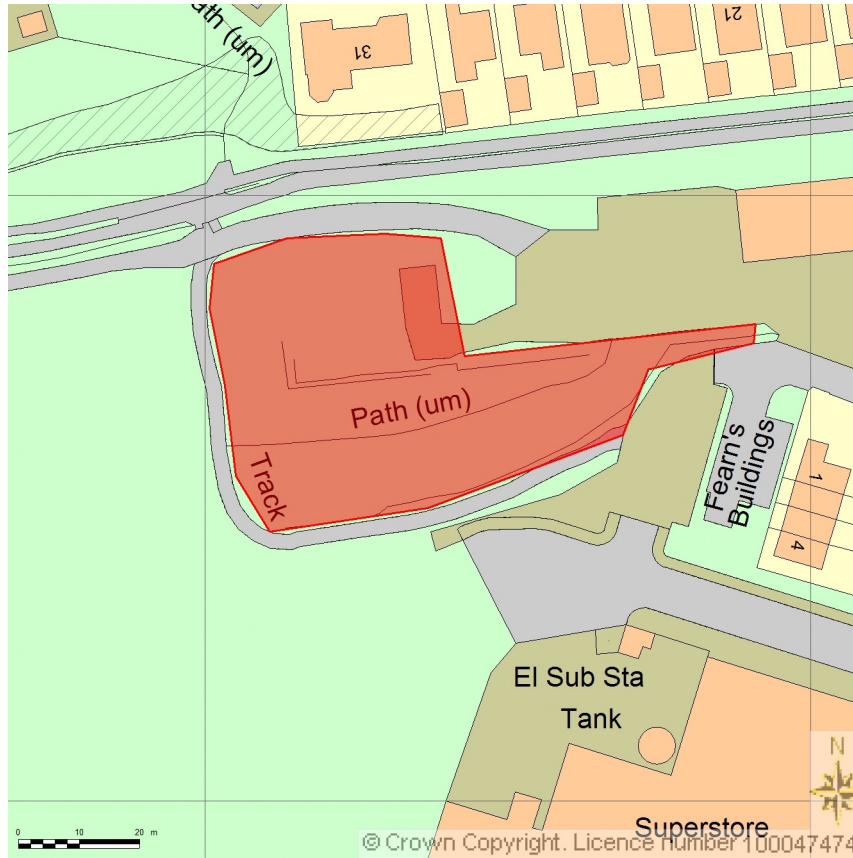

SITE LOCATION PLAN  
AREA 2 HA  
SCALE: 1:1250 on A4  
CENTRE COORDINATES: 424338 , 403361

Supplied by Streetwise Maps Ltd  
[www.streetwise.net](http://www.streetwise.net)  
Licence No: 100047474