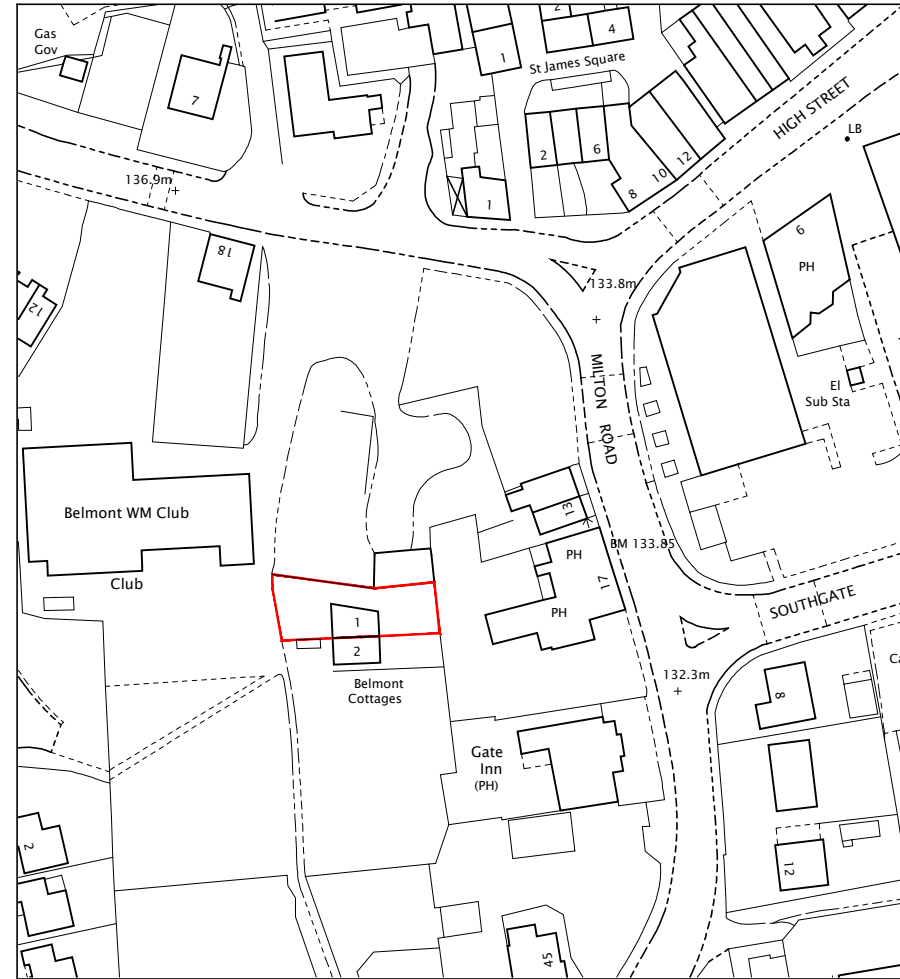

1 Belmont Cottages

Location Plan

CLIENT
MR GREGORY

PROJECT
PROPOSED EXTENSION TO
1 BELMONT COTTAGES

DRAWING OF
LOCATION PLAN

MARKETING NAME

drawing no		rev	date
08:001:01		-	
scale	drawn	checked by	checked date
1:1250	mrB		