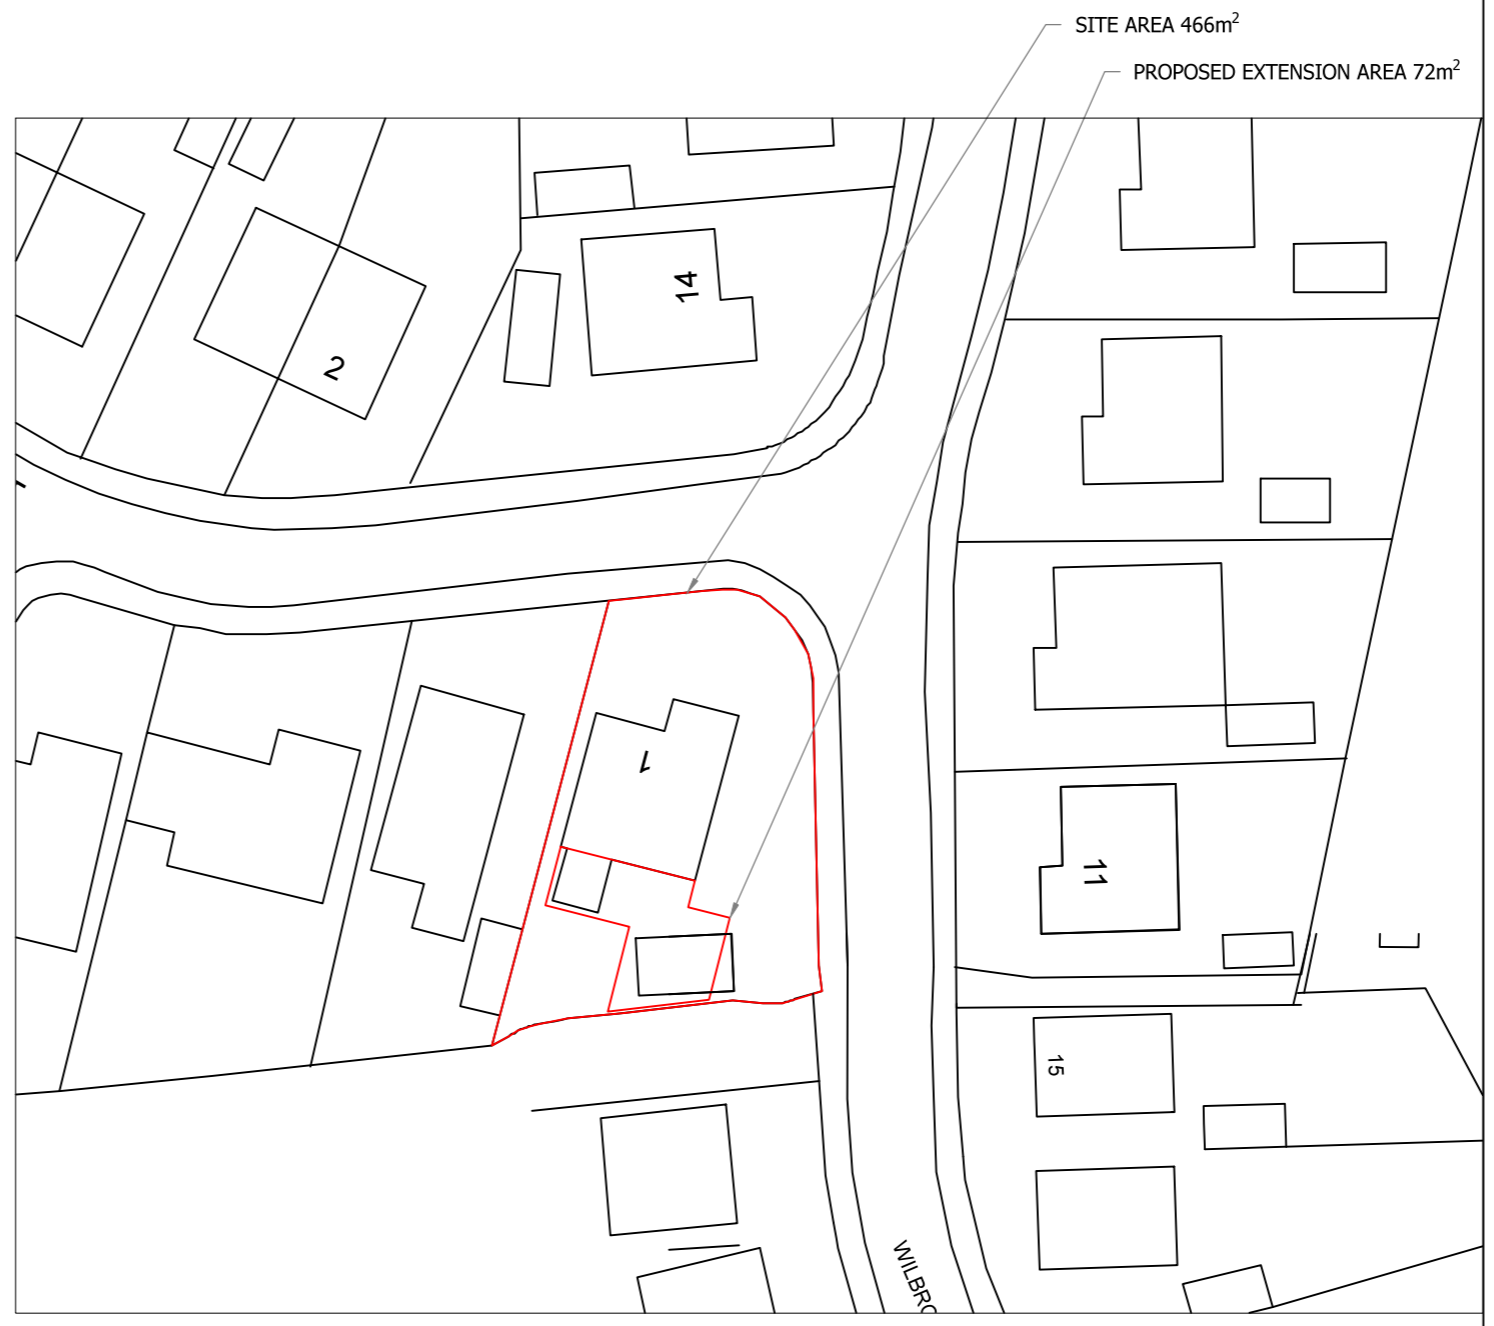

Drawing No.	Rev No.
MCW001 -001	

DO NOT SCALE: Contractor to check all dimensions and report any omissions or errors

**NOTES**

LOCATION PLAN  
SCALE 1:1250 AT A3

SITE PLAN  
SCALE 1:500 AT A3

Rev	Description	By	Chk	App	Date
-----	-------------	----	-----	-----	------

Drawing Title **SITE PLANS**

Address **1 REDTHORPE CREST  
REDBROOK  
BARNLEY  
S75 1JD**

Project Title: **PROPOSED SINGLE STOREY  
REAR & SIDE EXTENSION**

Purpose of Issue: **PLANNING**

Drawing Status **FIRST ISSUE**

Scale at A3 AS SHOWN	Drawn By JRB	Date 01/03/2021
Checked By	Date 01/03/2021	Approved By Date 01/03/2021
Project No. <b>MCW001</b>	Drawing No. <b>001</b>	Revision <b>-</b>

APPROVAL  INFORMATION  TENDER  CONTRACT  CONSTRUCTION