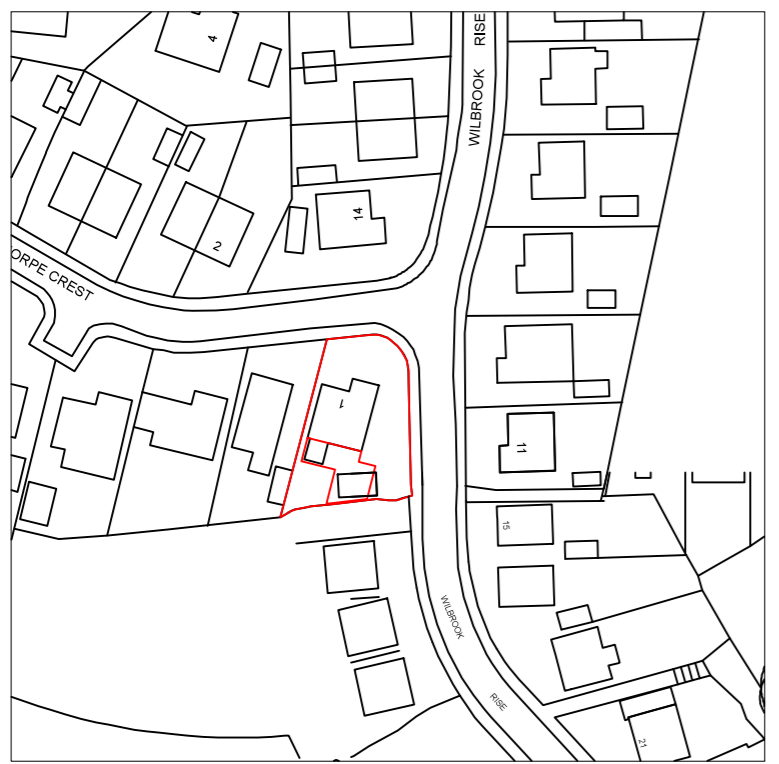

Drawing No.	Rev No.
MCW001 -001	

DO NOT SCALE: Contractor to check all dimensions and report any omissions or errors

**NOTES**

LOCATION PLAN  
SCALE 1:1250 AT A3

SITE PLAN  
SCALE 1:500 AT A3

Rev	Description	By	Chk	App	Date
-----	-------------	----	-----	-----	------

Drawing Title **SITE PLANS**

Address **1 REDTHORPE CREST  
REDBROOK  
BARNLEY  
S75 1JD**

Project Title: **PROPOSED SINGLE STOREY  
REAR & SIDE EXTENSION**

Purpose of Issue: **PLANNING**

Drawing Status **FIRST ISSUE**

Scale at A3 AS SHOWN	Drawn By JRB	Date 01/03/2021
Checked By	Date 01/03/2021	Approved By Date 01/03/2021
Project No. <b>MCW001</b>	Drawing No. <b>001</b>	Revision <b>-</b>

APPROVAL  INFORMATION  TENDER  CONTRACT  CONSTRUCTION