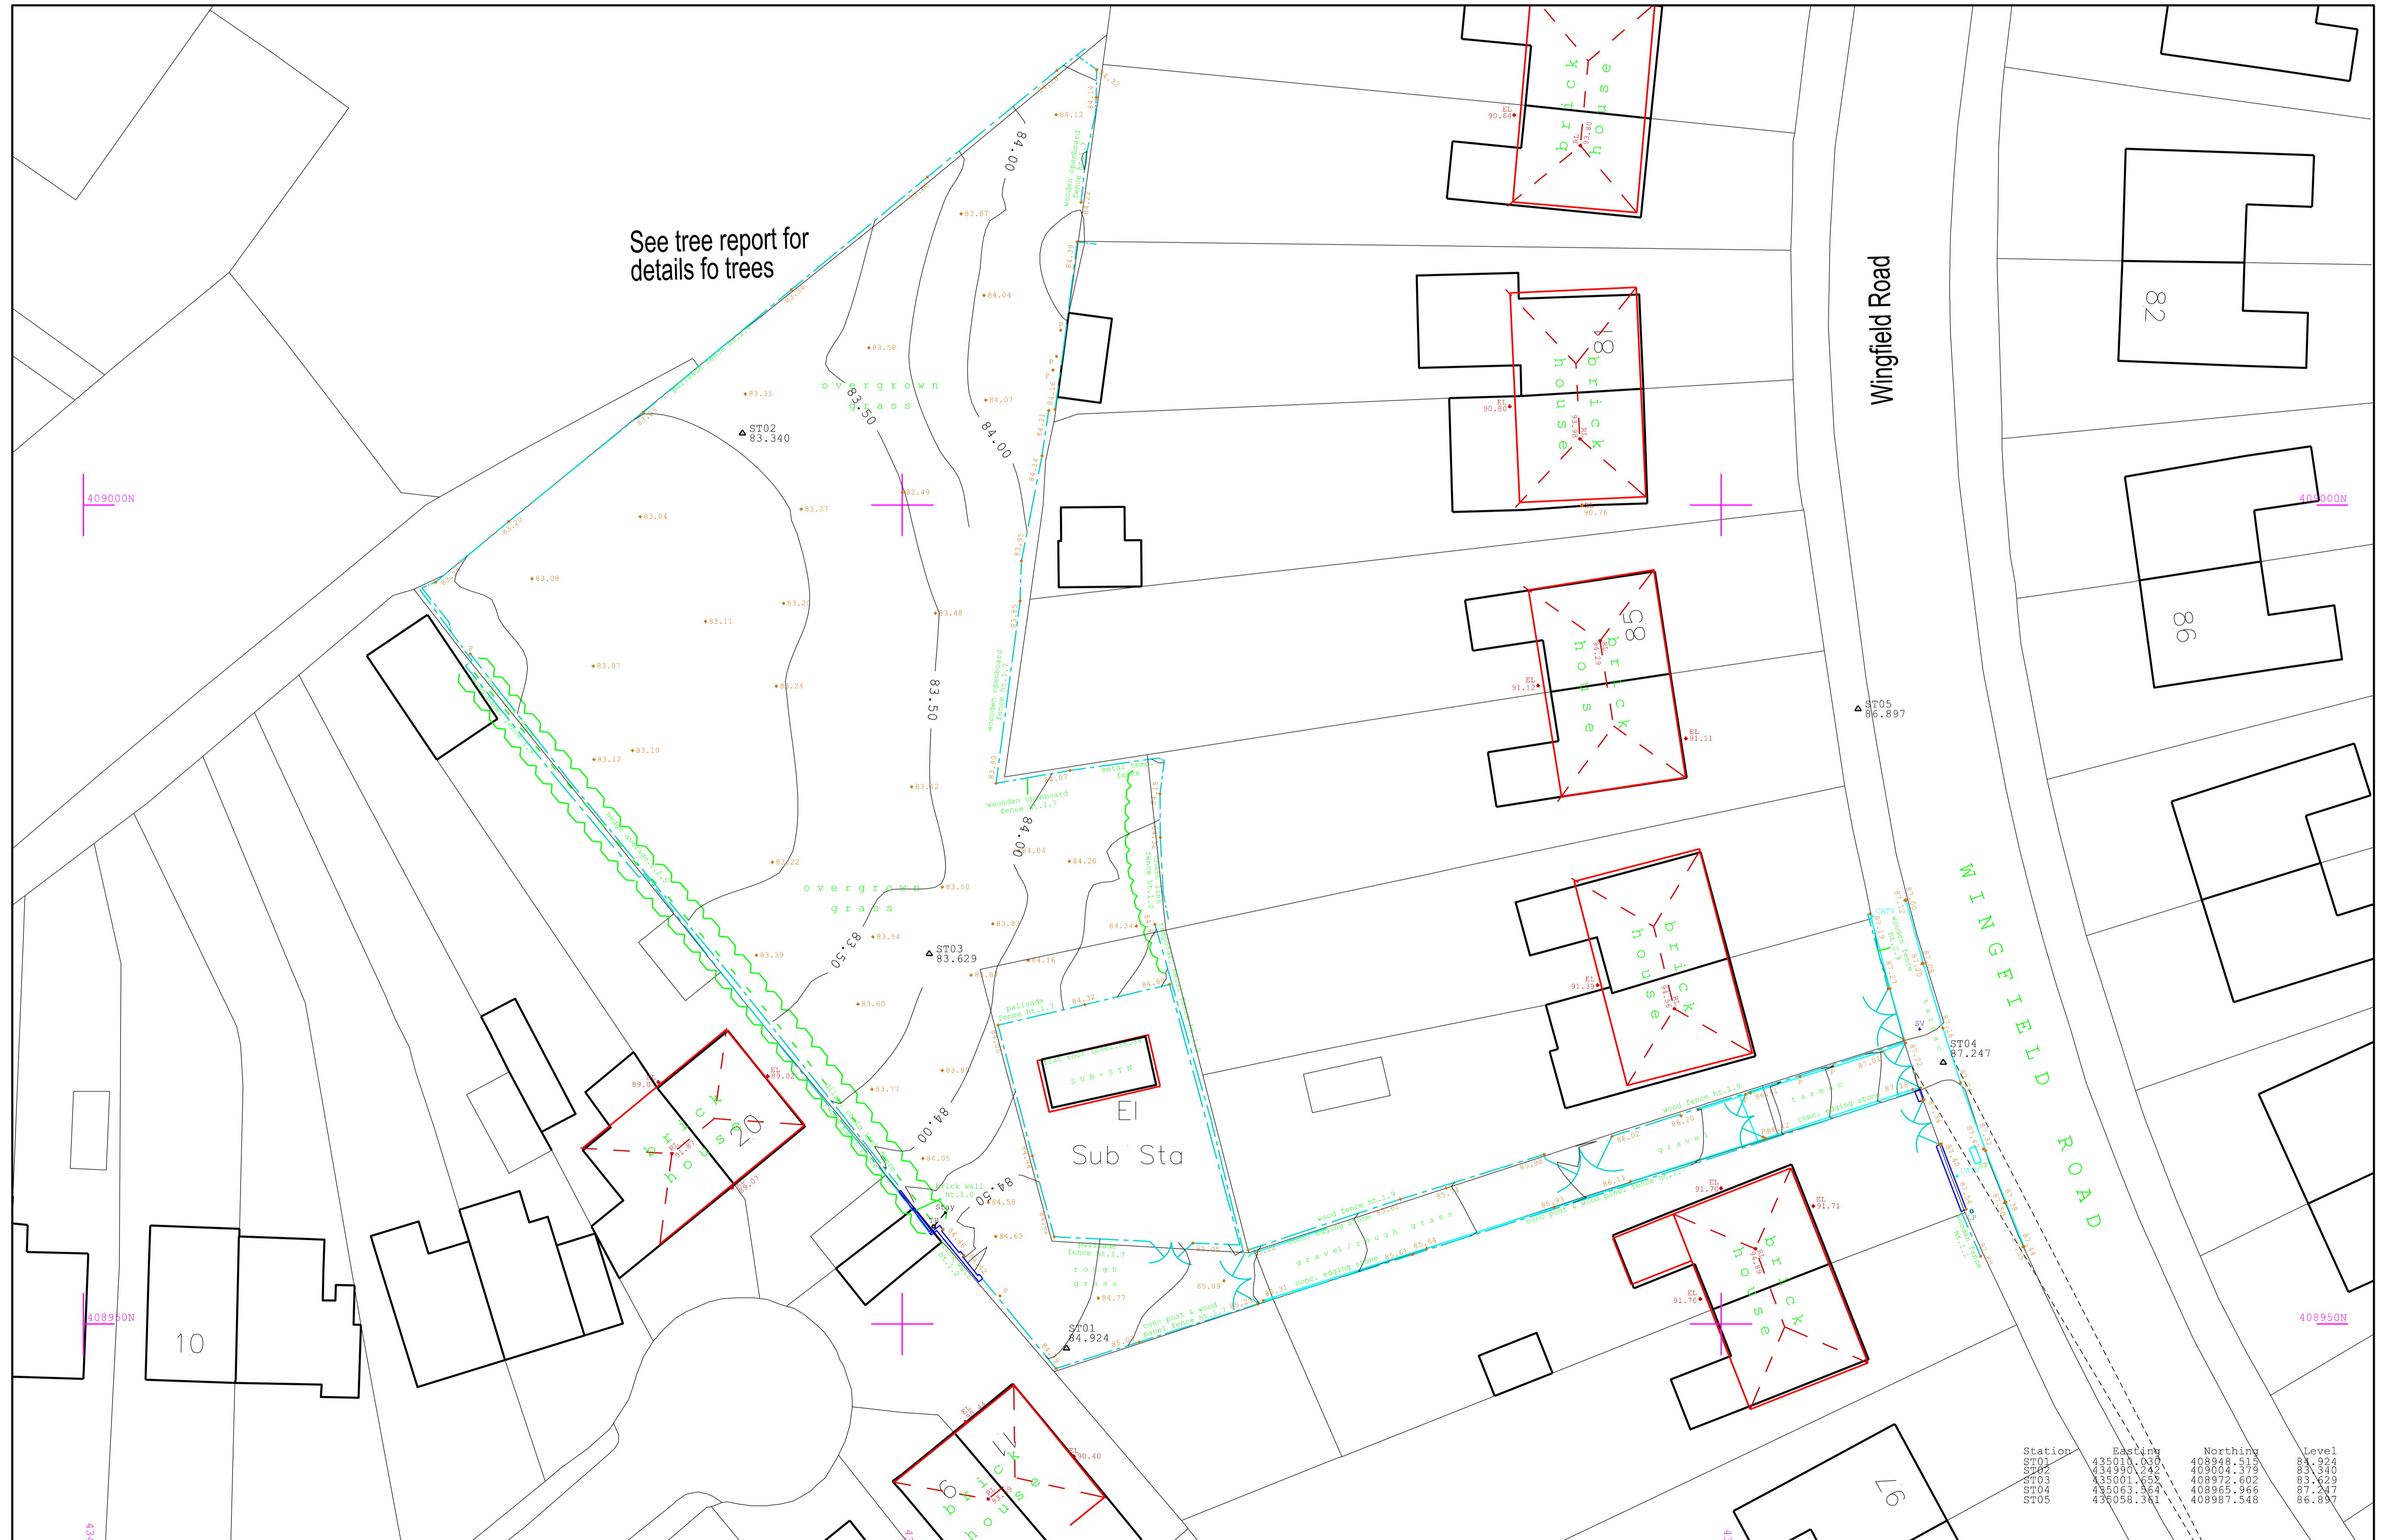

Notes:

PLANNING DRAWINGS, NOT TO BE USED FOR BUILDING REGULATIONS OR CONSTRUCTION PURPOSES
COPYRIGHT OF THIS DRAWING BELONGS TO DESIGNSPACE ARCHITECTS, STRICTLY NO COPYING, HIRING OR LENDING WITHOUT AUTHORISATION

Revision: --

Revision List:

Project /Client: Land off Ledbury Rd/ Hunt

Drawing Title: Site Plan - Existing

Drawing Number: 2039/TP/002

Scale at A1: 1:200

Date: Oct 17

See tree report for details fo trees

Wingfield Road

WINGFIELD ROAD

Station	Easting	Northing	Level
ST01	435011.830	408948.519	84.924
ST02	434990.242	409004.379	83.340
ST03	435001.658	408972.602	83.629
ST04	435063.864	408965.866	87.247
ST05	436058.381	408987.548	86.897