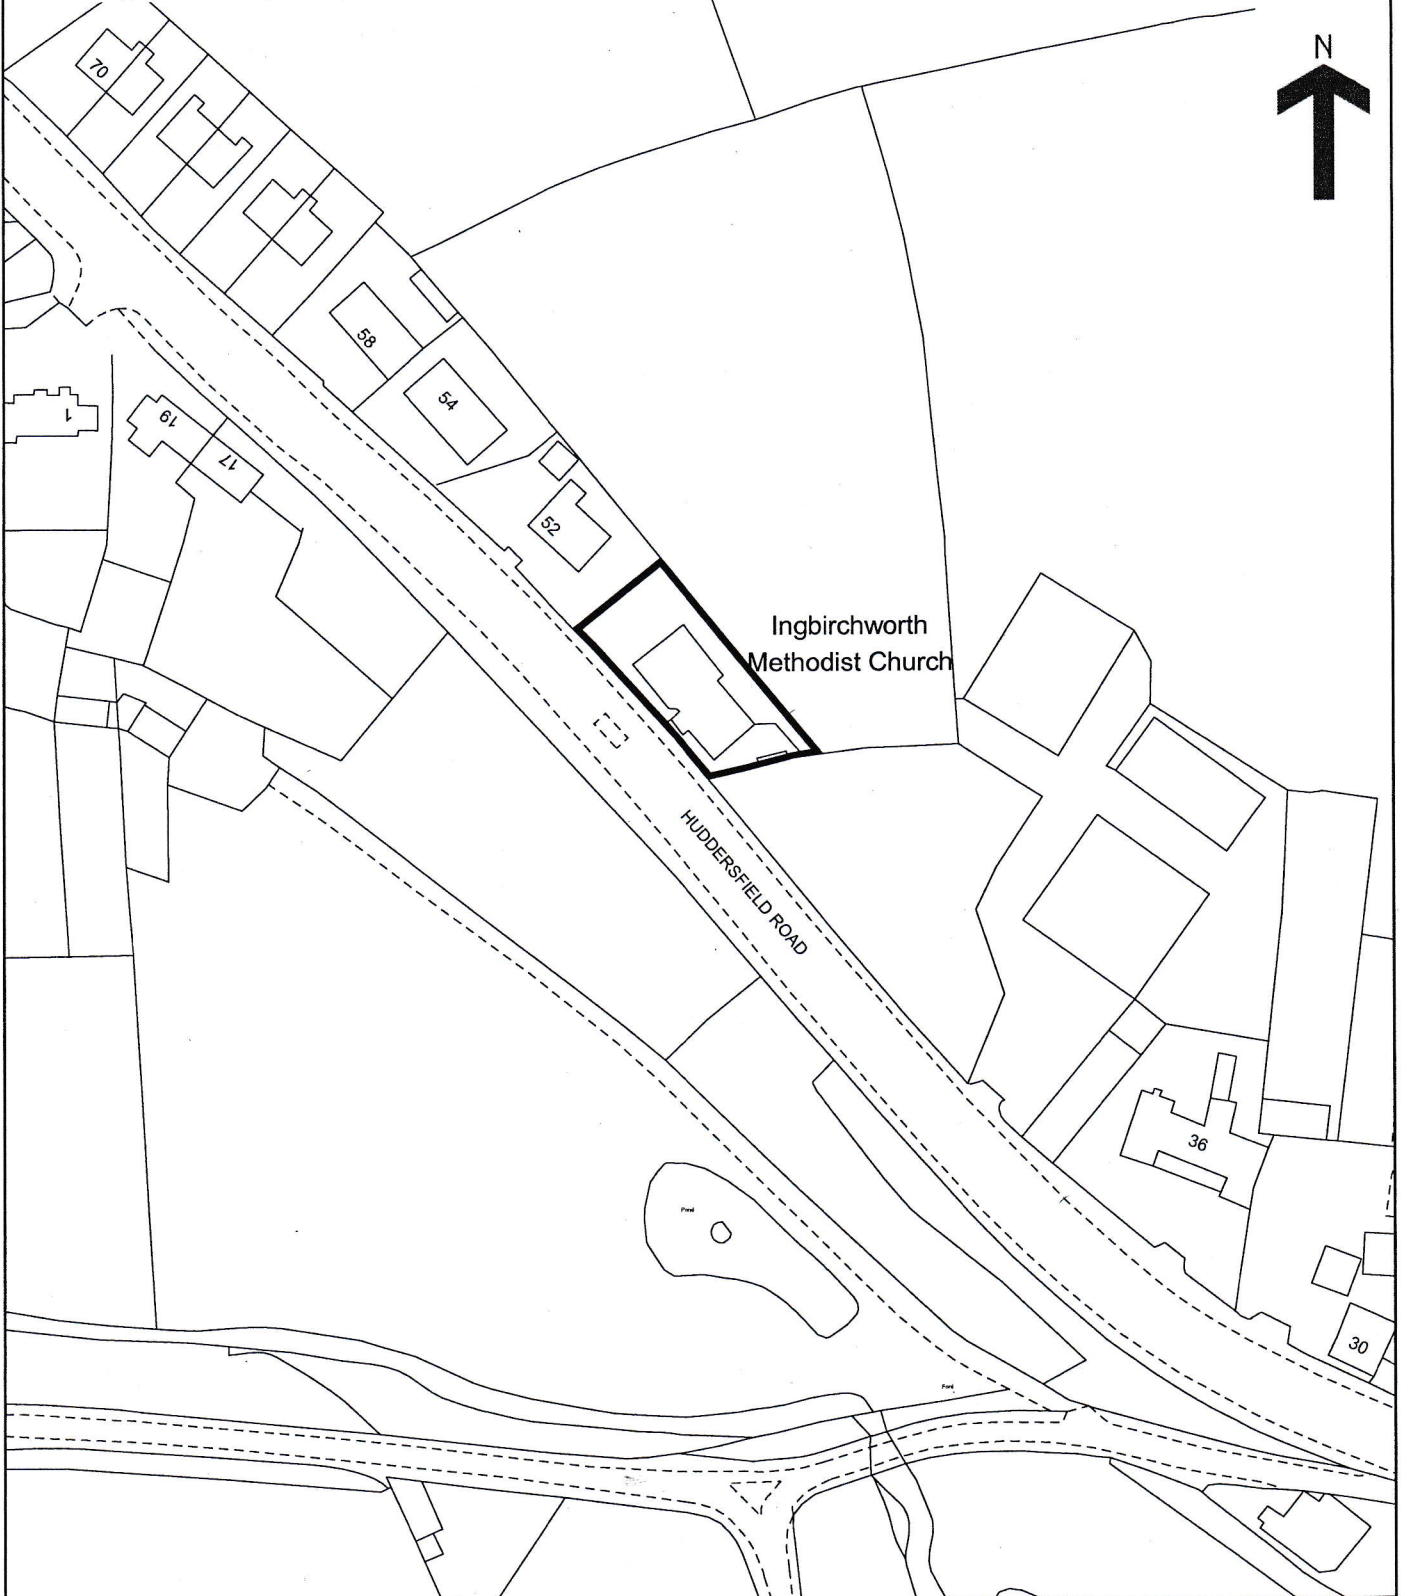

Land Registry
Official copy of
title plan

Title number **SYK577639**
Ordnance Survey map reference **SE2205NW**
Scale **1:1250** enlarged from 1:2500
Administrative area **South Yorkshire: Barnsley**

© Crown Copyright. Produced by Land Registry. Reproduction in whole or in part is prohibited without the prior written permission of Ordnance Survey. Licence Number 100026316.

This official copy issued on 1 July 2010 shows the state of this title plan on 1 July 2010 at 12:12:33. It is admissible in evidence to the same extent as the original (s.67 Land Registration Act 2002).

This title plan shows the general position, not the exact line, of the boundaries. It may be subject to distortions in scale. Measurements scaled from this plan may not match measurements between the same points on the ground. See Land Registry Public Guide 19 - Title Plans and Boundaries.