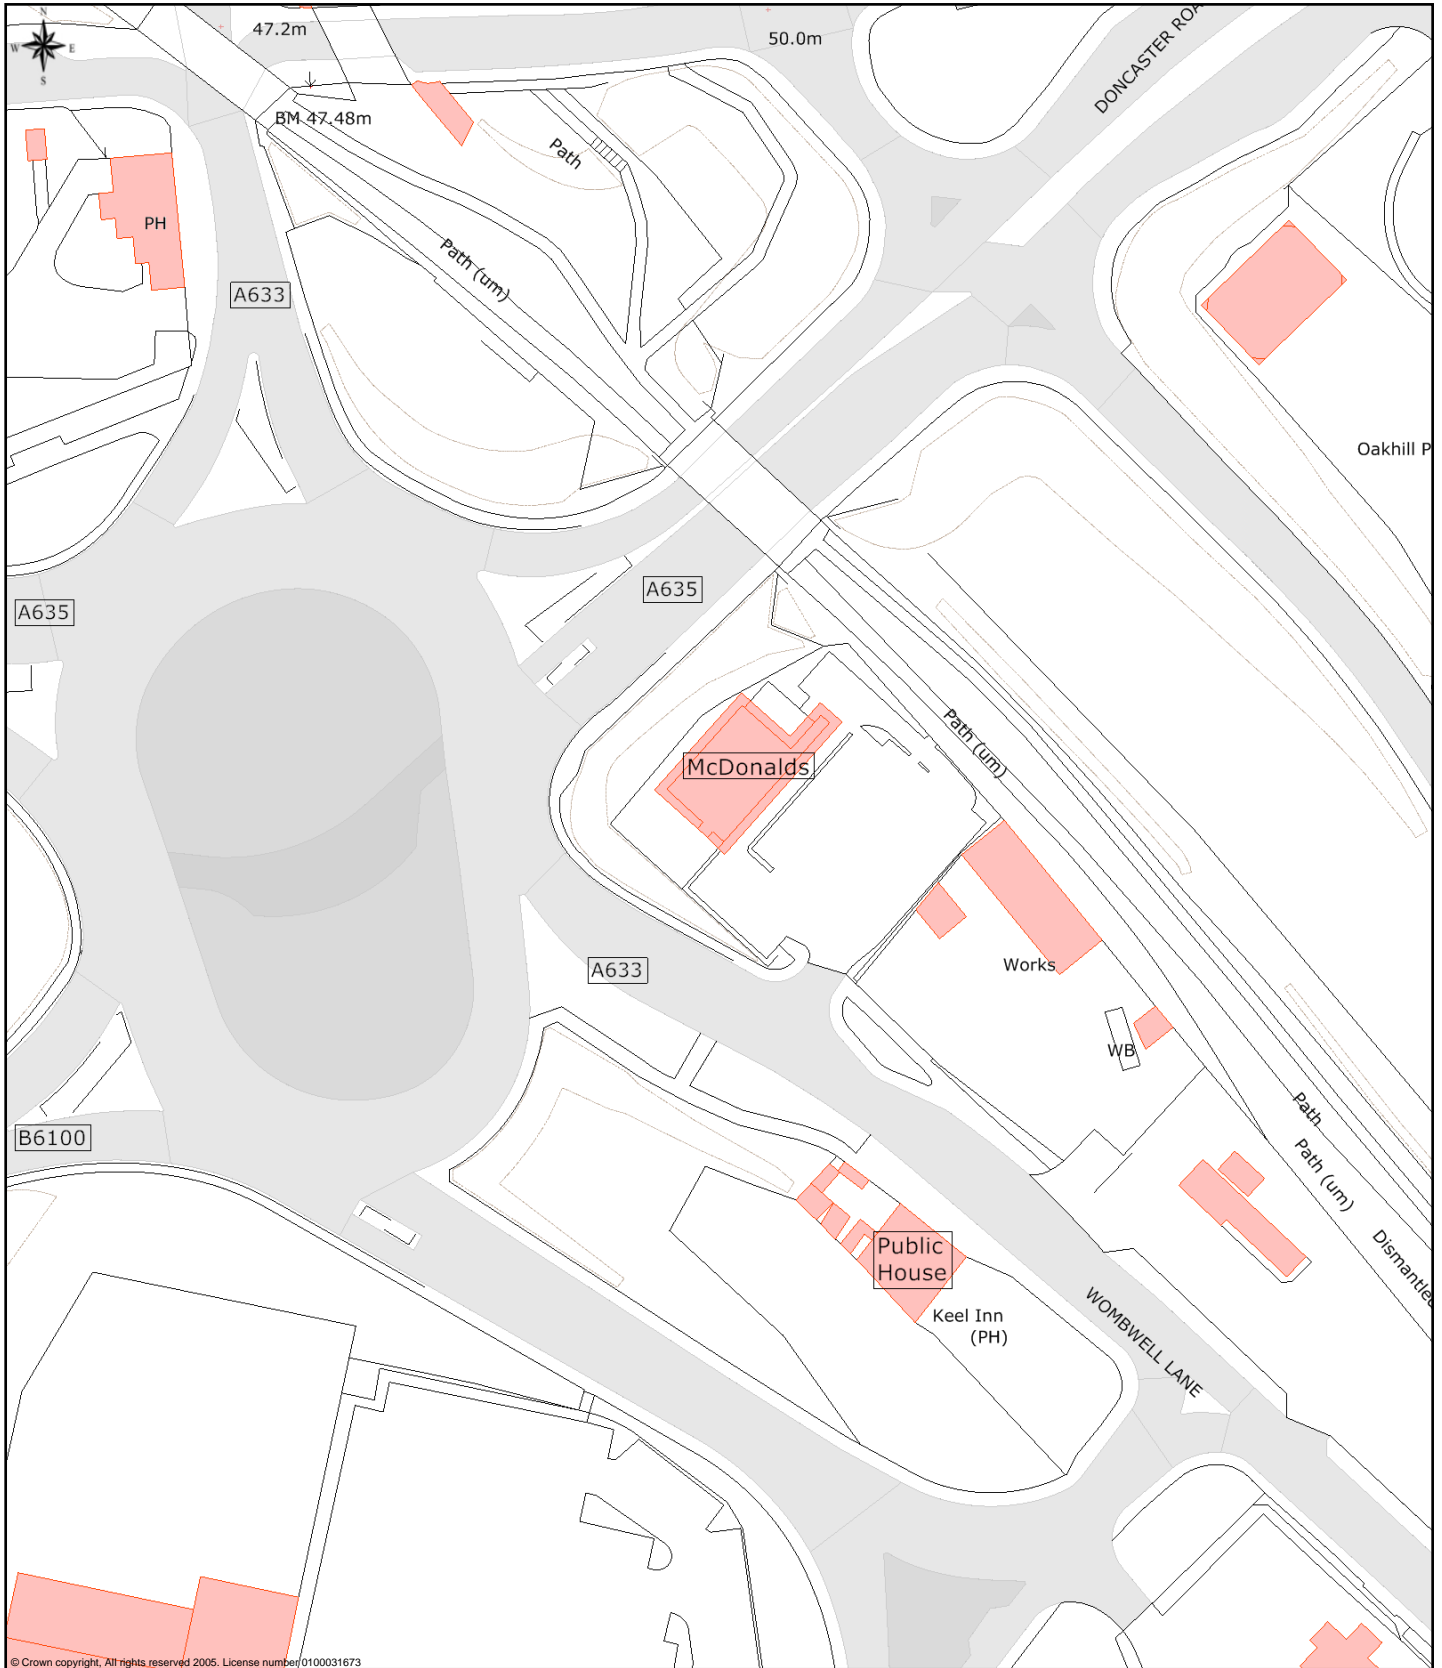

Site Location Plan

Produced by the Ordnance Survey National Geographic Database and incorporating surveyed revision available at the date of production.

Reproduction in whole or in part is prohibited without the prior permission of Ordnance Survey.

The representation of a road, track or path is no evidence of a right of way.
The representation of features as lines is no evidence of a property boundary.

Scale 1:1250

20m 40m 60m 80m 100m

McDonalds

Barnsley #970 (S70 3NT)

1kW Airdolphin Wind Turbine

Prepared by: Philip Hall

7/21/2008