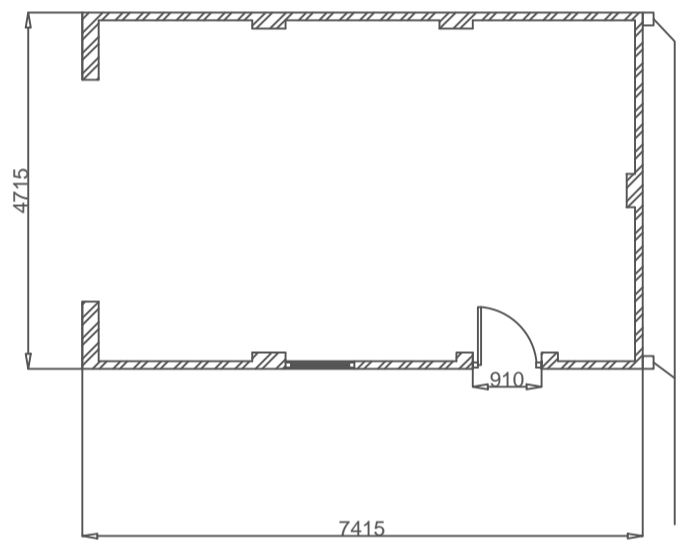

FRONT ELEVATION

SIDE ELEVATION

REAR ELEVATION

SIDE ELEVATION

GARAGE ROOF PLAN

SECOND FLOOR

FIRST FLOOR

GROUND FLOOR

SIDE ELEVATION

SIDE ELEVATION

REAR ELEVATION

ROOF PLAN

FRONT ELEVATION

Plot 2 off Ringway,
Bolton on Dearne,
Barnsley

Mr & Mrs Duggan

Elevations & Plans

N Murray Design

44 Ten Acre Road, Kimberworth Park
Rotherham, S61 3RJ

Email: nmurraydesign@gmail.com
Tel: 0750 8616377

Scale	Date	Drawing No	Rev
1:100 A1	7/1/21	2PP	