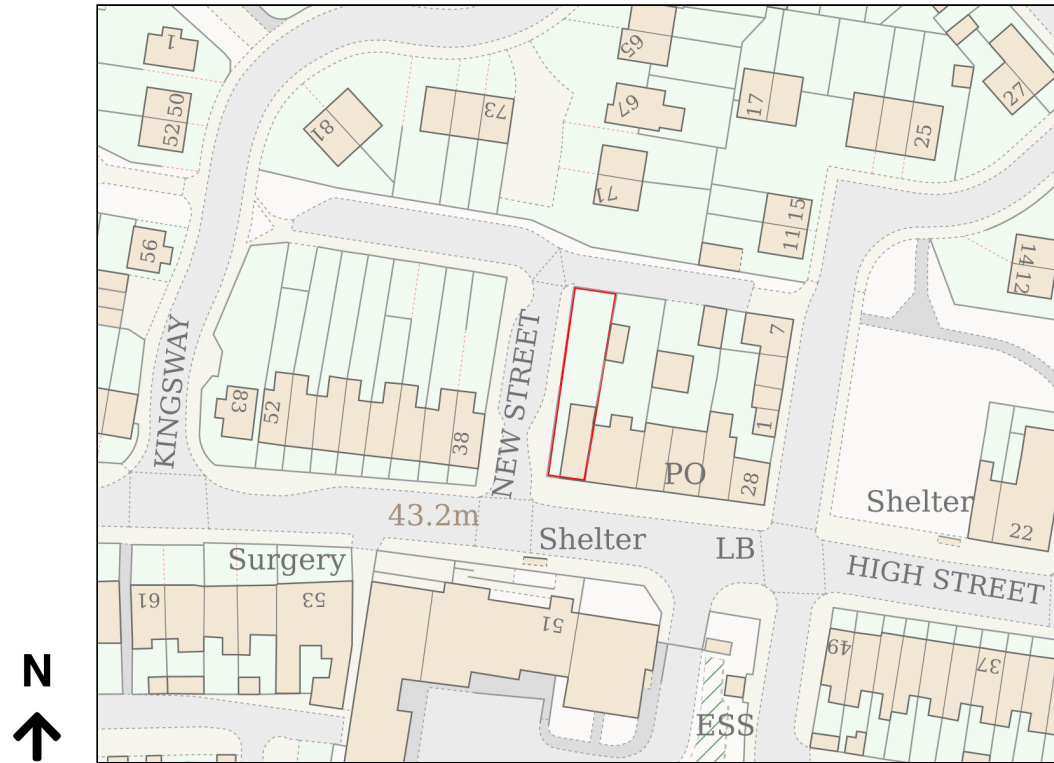

Location Plan

Site Address: Beauty By Brooke, 36, High Street, Grimethorpe, Barnsley, S72 7LP

Date Produced: 26-Dec-2025

Scale: 1:1250 @A4

Planning Portal Reference: PP-14590484v1