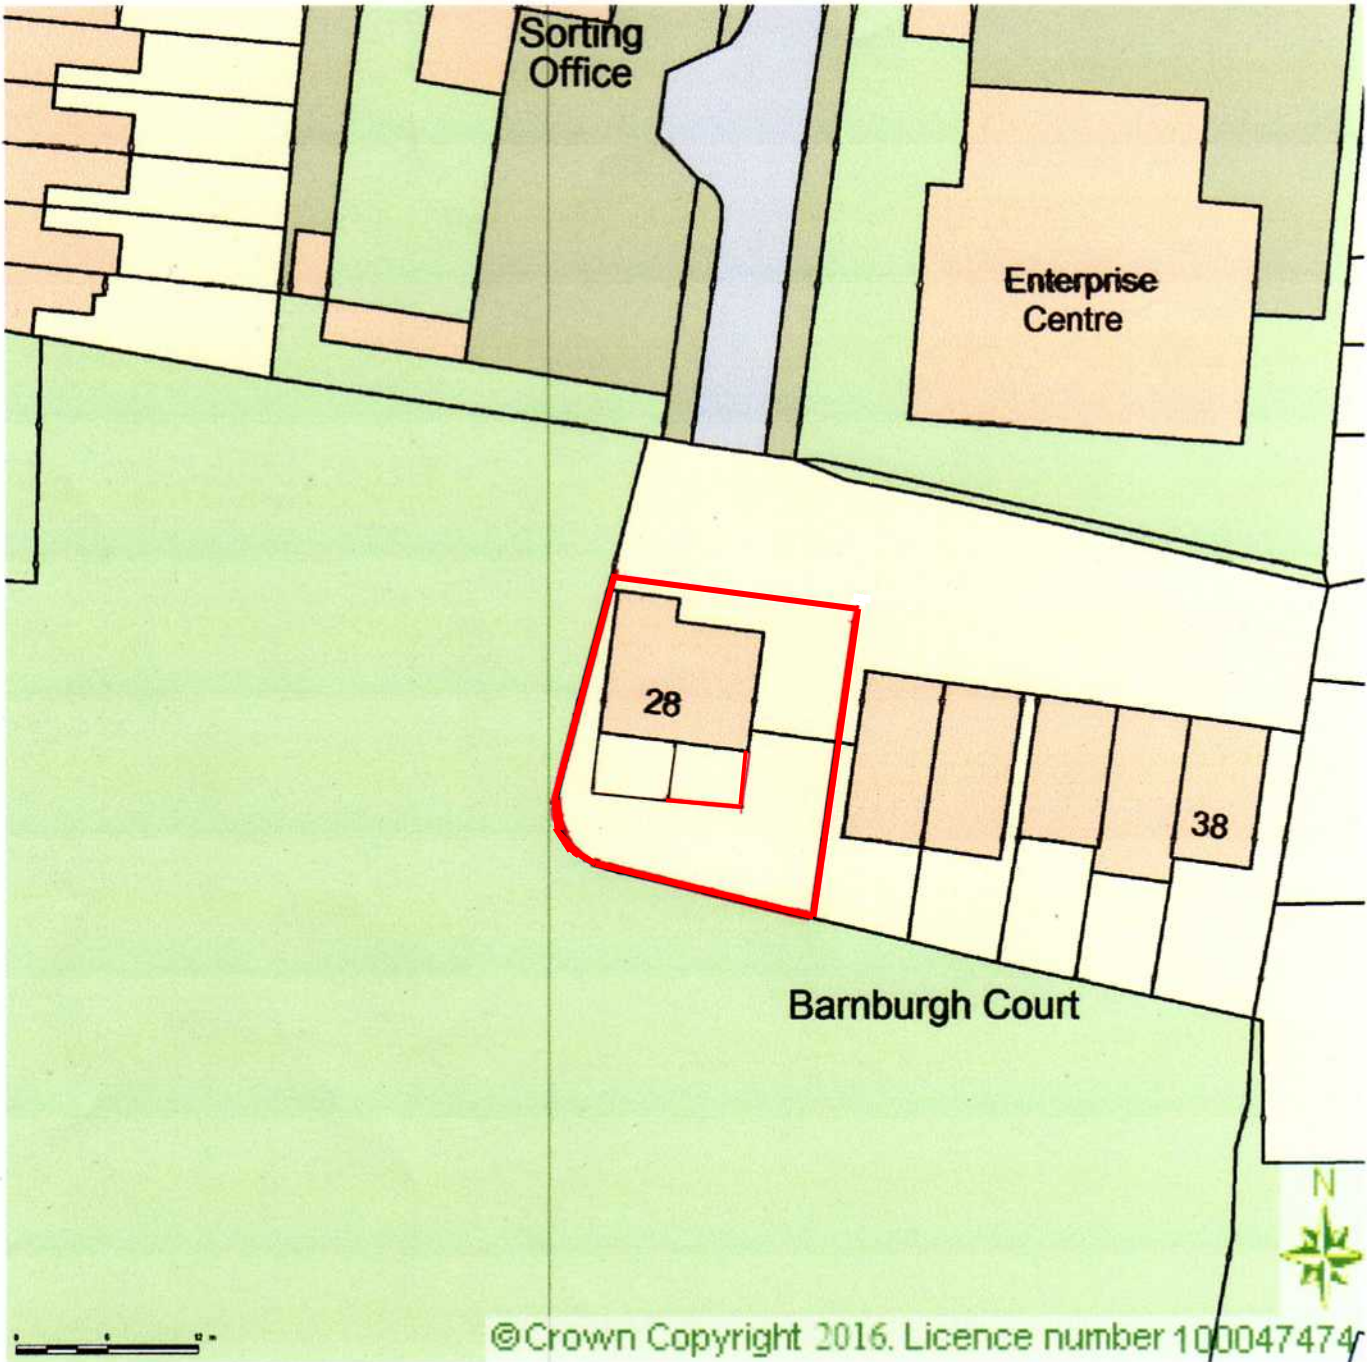

BLOCK/SITE PLAN
AREA 90m x 90m
SCALE 1:500 on A4
CENTRE COORDINATES: 446209, 403950

Supplied by Streetwise Maps Ltd
www.streetwise.net
Licence No: 100047474
26/09/2016 09:49:16