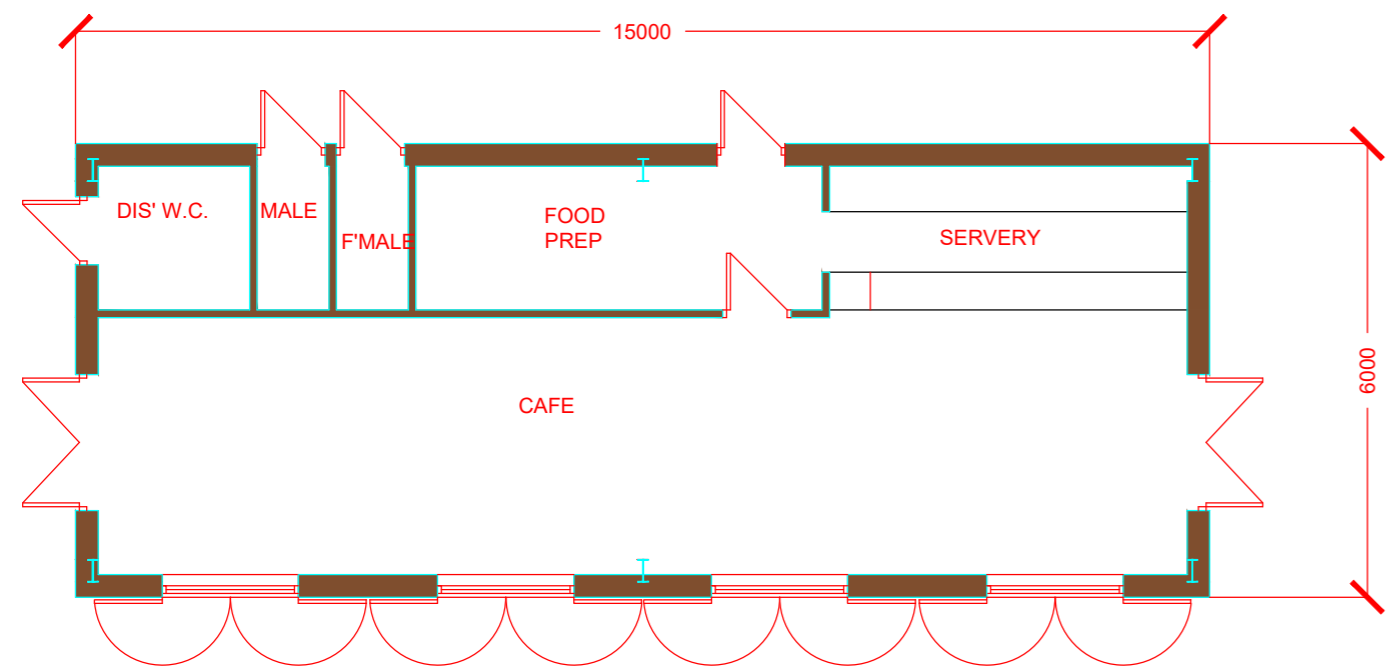

FRONT ELEVATION  
ELEVATIONS WITH SHUTTERS IN OPEN POSITION

SIDE ELEVATION

REAR ELEVATION

SIDE ELEVATION

FRONT ELEVATION  
ELEVATIONS WITH SHUTTERS IN OPEN POSITION

SIDE ELEVATION

REAR ELEVATION

SIDE ELEVATION

PLAN

		OFFICE ONE 34 VICTORIA ROAD BARNESLEY, S70 2BU		Phone: 01226 208482 Email: info@whiteaguspartnership.co.uk Web: www.whiteaguspartnership.co.uk	
ARCHITECTURAL SERVICES			Client: NORTHERN SERVICES LTD		
Project: PROPOSED COFFEE SHOP- THE VIEWS CAFE MAPPLEWELL MEADOWS FARM, HILL END RD. MAPPLEWELL S35 6DX			Date: OCT 2021		
Drawing Title: PLANS AND ELEVATIONS			Scale: 1:100 @ A2		Ref: 19-120
Date Suffix Description			Date Suffix Description		Dwg. No. 12
Date Suffix Description			Date Suffix Description		Rev. 12