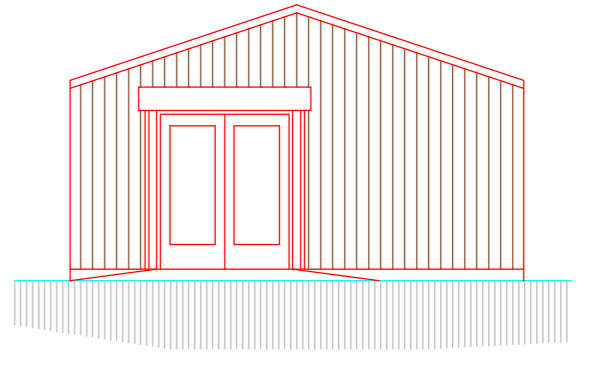

FRONT ELEVATION  
ELEVATIONS WITH SHUTTERS IN OPEN POSITION

SIDE ELEVATION

REAR ELEVATION

SIDE ELEVATION

FRONT ELEVATION  
ELEVATIONS WITH SHUTTERS IN OPEN POSITION

SIDE ELEVATION

REAR ELEVATION

SIDE ELEVATION

PLAN

		OFFICE ONE 34 VICTORIA ROAD BARNESLEY, S70 2BU		Phone: 01226 208482 Email: info@whiteaguspartnership.co.uk Web: www.whiteaguspartnership.co.uk	
ARCHITECTURAL SERVICES			Client: NORTHERN SERVICES LTD		
Project: PROPOSED COFFEE SHOP- THE VIEWS CAFE MAPPLEWELL MEADOWS FARM, HILL END RD. MAPPLEWELL S35 6DX			Date: OCT 2021		
Drawing Title: PLANS AND ELEVATIONS			Scale: 1:100 @ A2		Ref: 19-120
Date Suffix Description			Date Suffix Description		Dwg. No. 12
Date Suffix Description			Date Suffix Description		Rev. 12