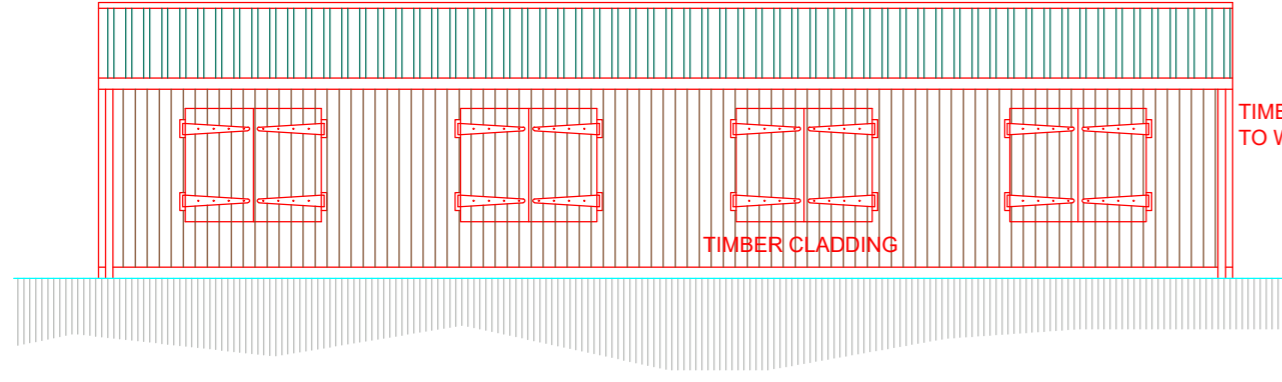

FRONT ELEVATION  
ELEVATIONS WITH SHUTTERS IN OPEN POSITION

SIDE ELEVATION

REAR ELEVATION

SIDE ELEVATION

FRONT ELEVATION  
ELEVATIONS WITH SHUTTERS IN OPEN POSITION

SIDE ELEVATION

REAR ELEVATION

SIDE ELEVATION

PLAN

		OFFICE ONE 34 VICTORIA ROAD BARNESLEY, S70 2BU		Phone: 01226 208482 Email: info@whiteaguspartnership.co.uk Web: www.whiteaguspartnership.co.uk	
ARCHITECTURAL SERVICES			Client: NORTHERN SERVICES LTD		
Project: PROPOSED COFFEE SHOP- THE VIEWS CAFE MAPPLEWELL MEADOWS FARM, HILL END RD. MAPPLEWELL S35 6DX			Date: OCT 2021		
Drawing Title: PLANS AND ELEVATIONS			Scale: 1:100 @ A2		Ref: 19-120
Date Suffix Description			Date Suffix Description		Dwg. No. 12
Date Suffix Description			Date Suffix Description		Rev. 12