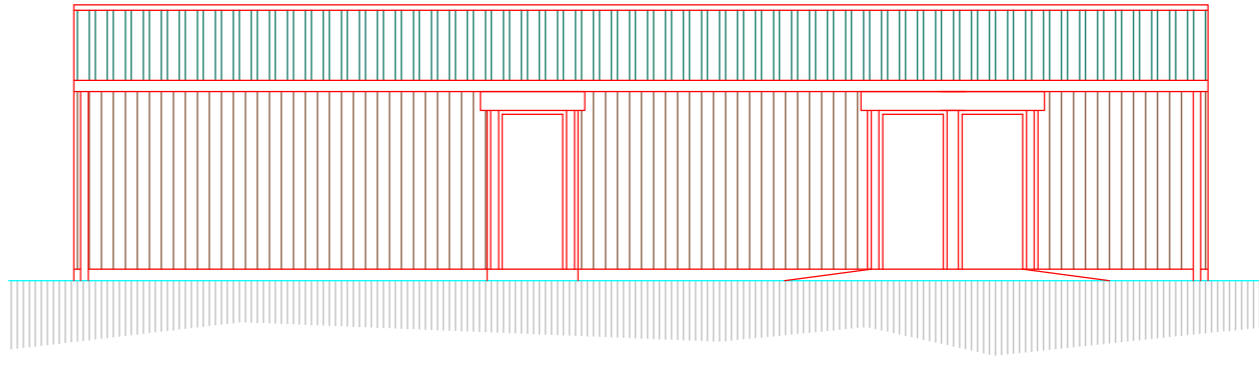

FRONT ELEVATION  
ELEVATIONS WITH SHUTTERS IN OPEN POSITION

SIDE ELEVATION

REAR ELEVATION

SIDE ELEVATION

FRONT ELEVATION  
ELEVATIONS WITH SHUTTERS IN OPEN POSITION

SIDE ELEVATION

REAR ELEVATION

SIDE ELEVATION

PLAN

		OFFICE ONE 34 VICTORIA ROAD BARNESLEY, S70 2BU		Phone: 01226 208482 Email: info@whiteaguspartnership.co.uk Web: www.whiteaguspartnership.co.uk	
ARCHITECTURAL SERVICES			Client: NORTHERN SERVICES LTD		
Project: PROPOSED COFFEE SHOP- THE VIEWS CAFE MAPPLEWELL MEADOWS FARM, HILL END RD. MAPPLEWELL S35 6DX			Date: OCT 2021		
Drawing Title: PLANS AND ELEVATIONS			Scale: 1:100 @ A2		Ref: 19-120
Date Suffix Description			Date Suffix Description		Dwg. No. 12
Date Suffix Description			Date Suffix Description		Rev. 12