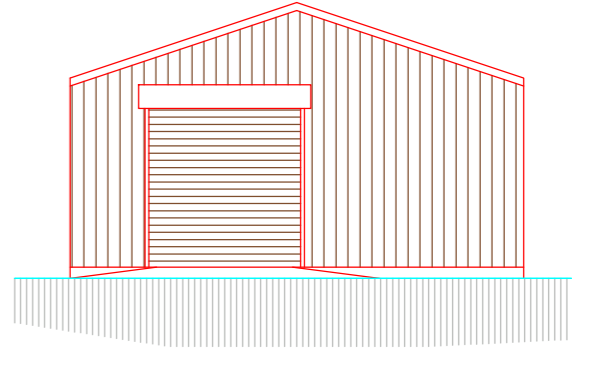

FRONT ELEVATION  
ELEVATIONS WITH SHUTTERS IN OPEN POSITION

SIDE ELEVATION

REAR ELEVATION

SIDE ELEVATION

FRONT ELEVATION  
ELEVATIONS WITH SHUTTERS IN OPEN POSITION

SIDE ELEVATION

REAR ELEVATION

SIDE ELEVATION

PLAN

		OFFICE ONE 34 VICTORIA ROAD BARNESLEY, S70 2BU		Phone: 01226 208482 Email: info@whiteaguspartnership.co.uk Web: www.whiteaguspartnership.co.uk	
ARCHITECTURAL SERVICES			Client: NORTHERN SERVICES LTD		
Project: PROPOSED COFFEE SHOP- THE VIEWS CAFE MAPPLEWELL MEADOWS FARM, HILL END RD. MAPPLEWELL S35 6DX			Date: OCT 2021		
Drawing Title: PLANS AND ELEVATIONS			Scale: 1:100 @ A2		Ref: 19-120
Date Suffix Description			Date Suffix Description		Dwg. No. 12
Date Suffix Description			Date Suffix Description		Rev. 12