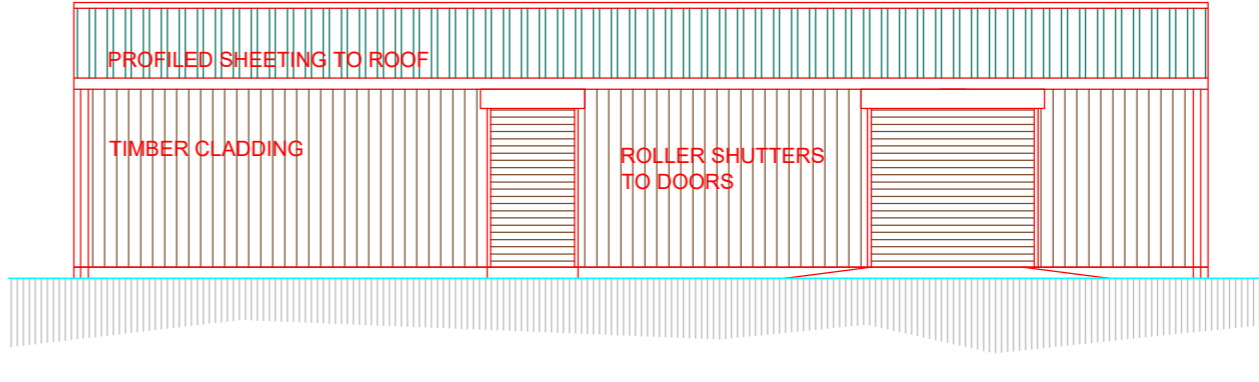

FRONT ELEVATION  
ELEVATIONS WITH SHUTTERS IN OPEN POSITION

SIDE ELEVATION

REAR ELEVATION

SIDE ELEVATION

FRONT ELEVATION  
ELEVATIONS WITH SHUTTERS IN OPEN POSITION

SIDE ELEVATION

REAR ELEVATION

SIDE ELEVATION

PLAN

		OFFICE ONE 34 VICTORIA ROAD BARNESLEY, S70 2BU		Phone: 01226 208482 Email: info@whiteaguspartnership.co.uk Web: www.whiteaguspartnership.co.uk	
ARCHITECTURAL SERVICES			Client: NORTHERN SERVICES LTD		
Project: PROPOSED COFFEE SHOP- THE VIEWS CAFE MAPPLEWELL MEADOWS FARM, HILL END RD. MAPPLEWELL S35 6DX			Date: OCT 2021		
Drawing Title: PLANS AND ELEVATIONS			Scale: 1:100 @ A2		Ref: 19-120
Date Suffix Description			Date Suffix Description		Dwg. No. 12
Date Suffix Description			Date Suffix Description		Rev. 12