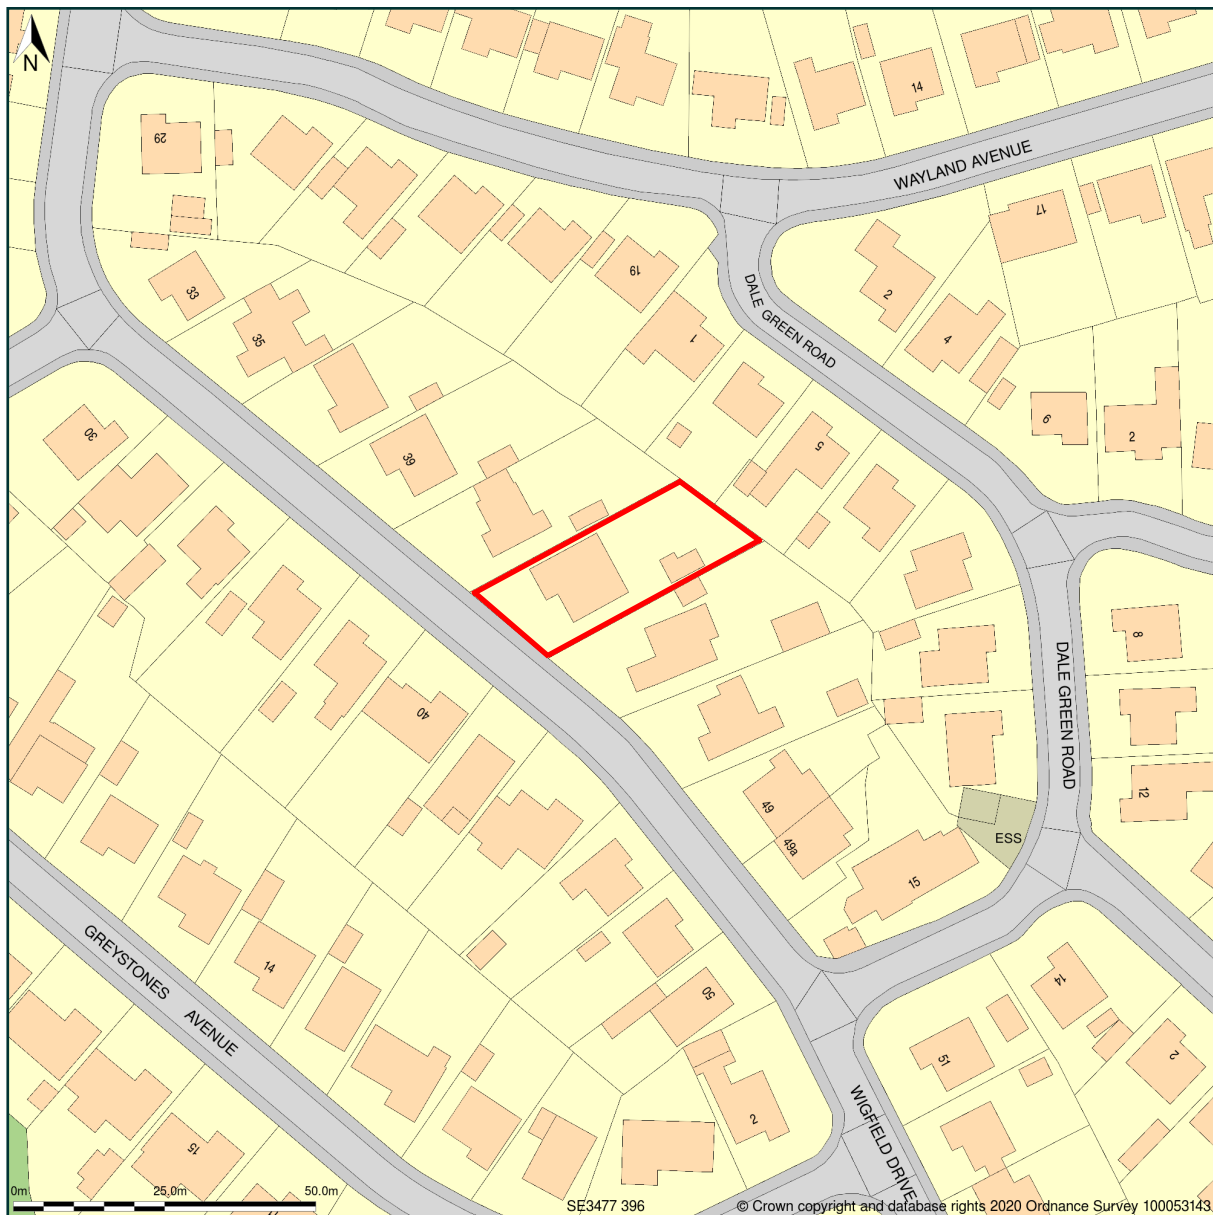

43, Wigfield Drive, Worsbrough, Barnsley, S70 5JE

Site Plan shows area bounded by: 434671.49, 403863.67 434871.49, 404063.67 (at a scale of 1:1250), OSGridRef: SE3477 396. The representation of a road, track or path is no evidence of a right of way. The representation of features as lines is no evidence of a property boundary.

Produced on 23rd Feb 2020 from the Ordnance Survey National Geographic Database and incorporating surveyed revision available at this date. Reproduction in whole or part is prohibited without the prior permission of Ordnance Survey. © Crown copyright 2020. Supplied by www.buyaplan.co.uk a licensed Ordnance Survey partner (100053143). Unique plan reference: #00497267-95BE79