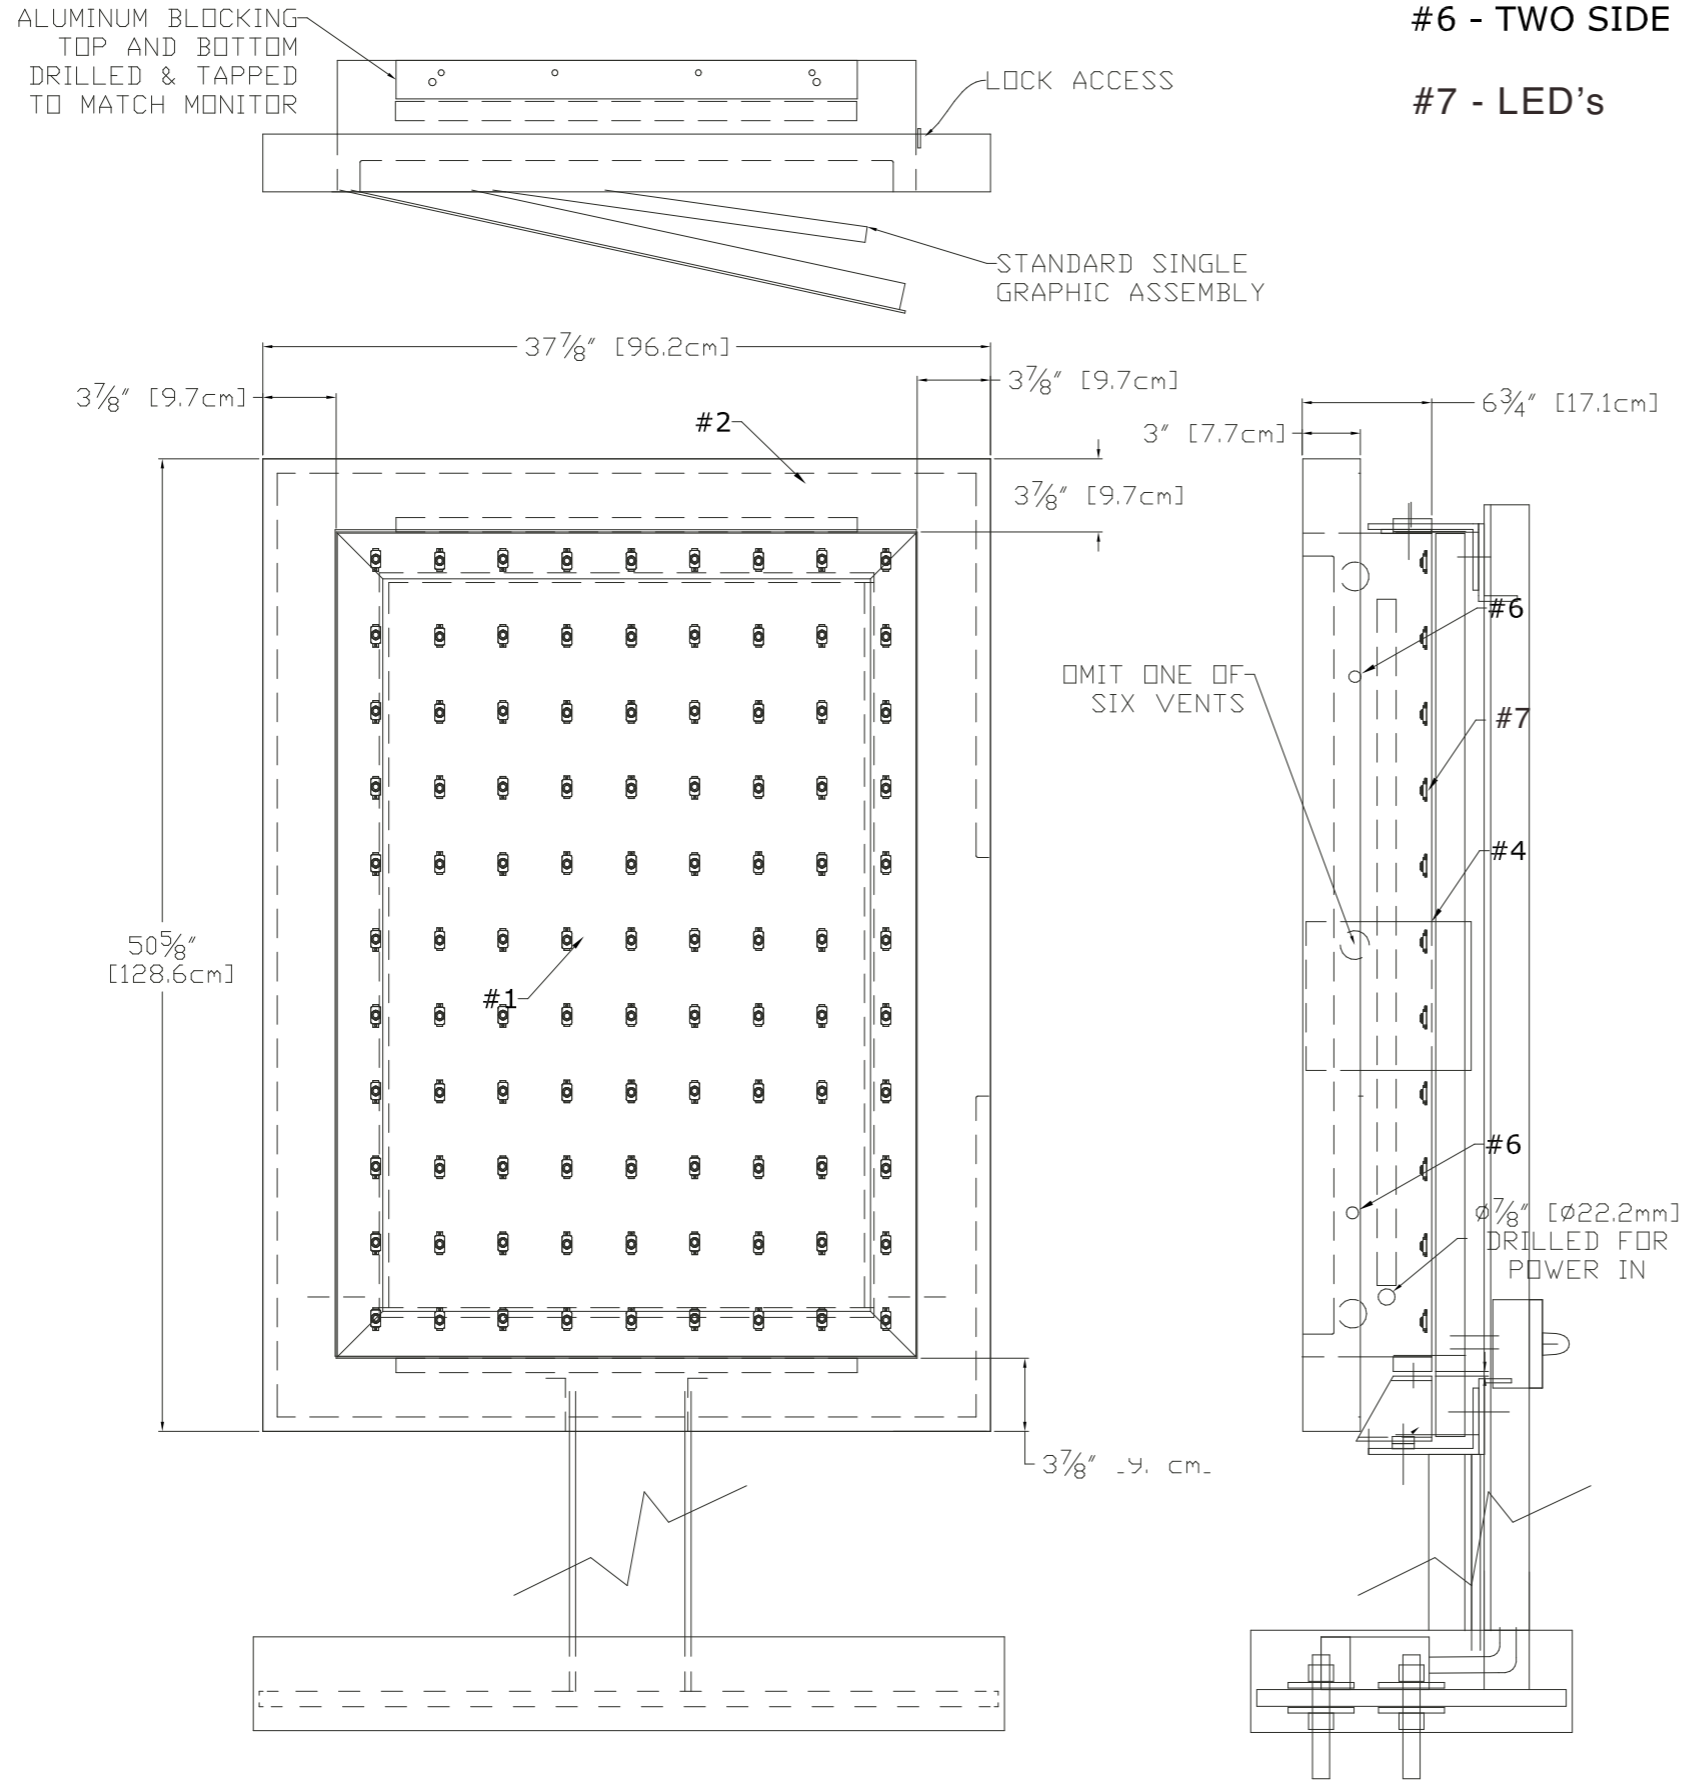

- #1 - DT LIGHTBOX, SPL w/o 2³/₄ WIDE FIN DETAIL SIZED TO MATCH MONITOR MOUNT HGT.
- #2 - WELDED ALUMINUM 'HALO' FRAME 3¹³/₁₆" WIDE
- #6 - TWO SIDE MOUNT LOCKS
- #7 - LED's

Pre Menu Board

WELDED ALUMINUM
FINISH :
RAL7021
BLACK GREY, 10% SHEEN, EXT