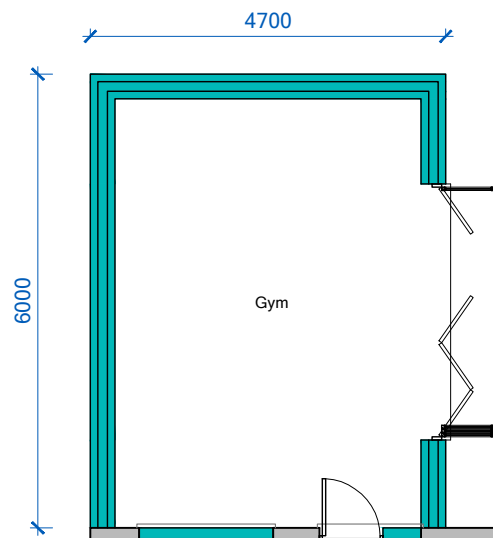

Proposed North Elevation

Proposed West Elevation

Proposed Ground Floor Plan

 Prism Agriculture Ltd		Anchor Farm, Elmhirst Lane, Dodworth, Barnsley, S71 4LD		
NO/REVISION		DATE		Mr L Haywood
				Proposed Extension
				Proposed Plan and Elevations
DRAWN	CHECK	SCALE	DATE	DRAWING NO.
		1:100	Jan 2021	254-20
				REVISION
				A