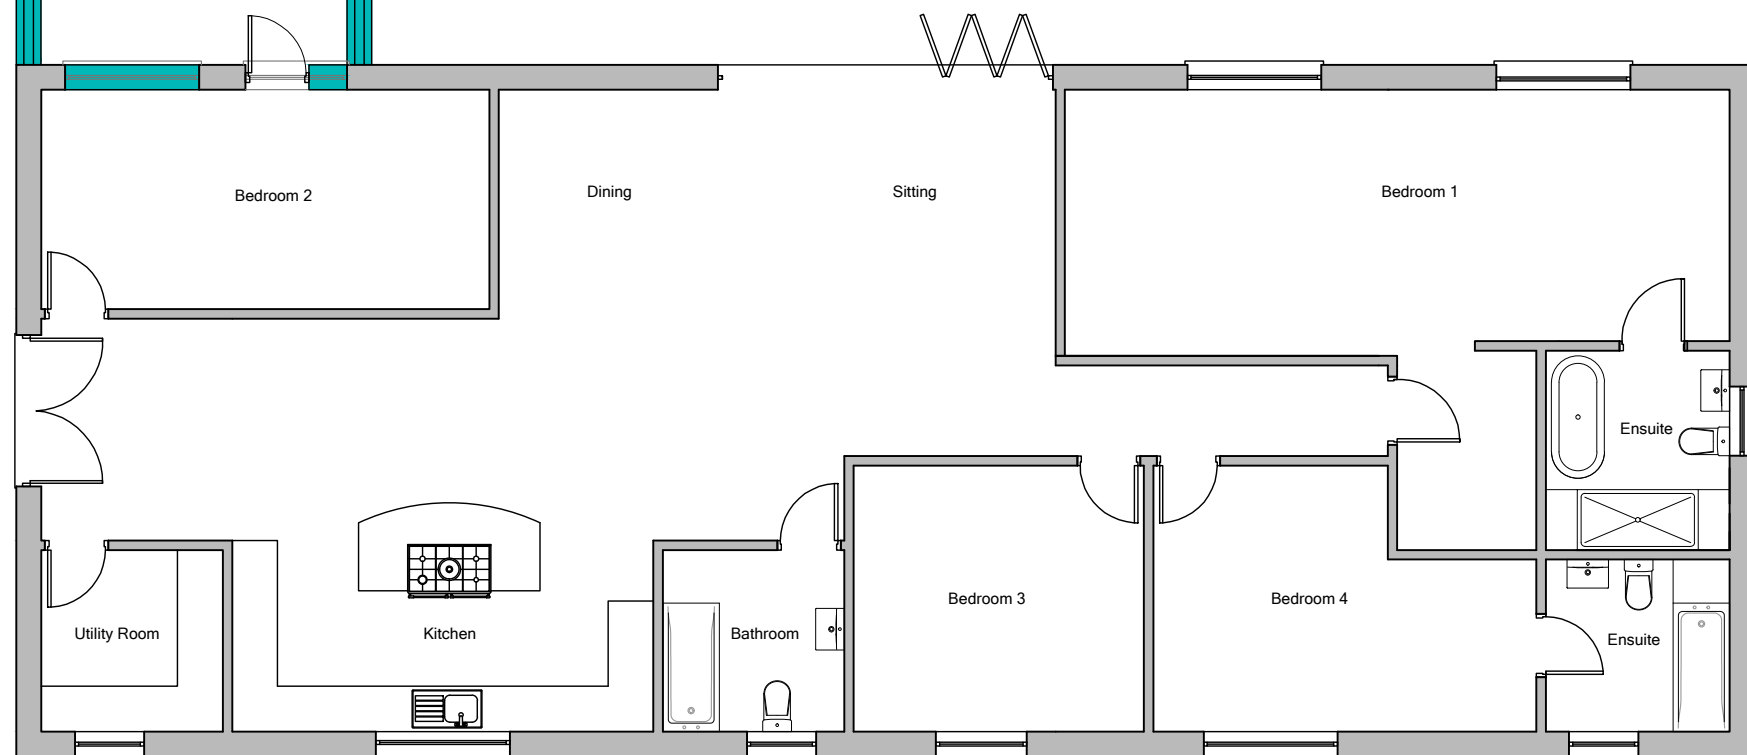

Proposed North Elevation

Proposed West Elevation

Proposed Ground Floor Plan

 Prism Agriculture Ltd		Anchor Farm, Elmhirst Lane, Dodworth, Barnsley, S71 4LD		
NO/REVISION		DATE		Mr L Haywood
				Proposed Extension
				Proposed Plan and Elevations
DRAWN	CHECK	SCALE	DATE	DRAWING NO.
		1:100	Jan 2021	254-20
				REVISION
				A