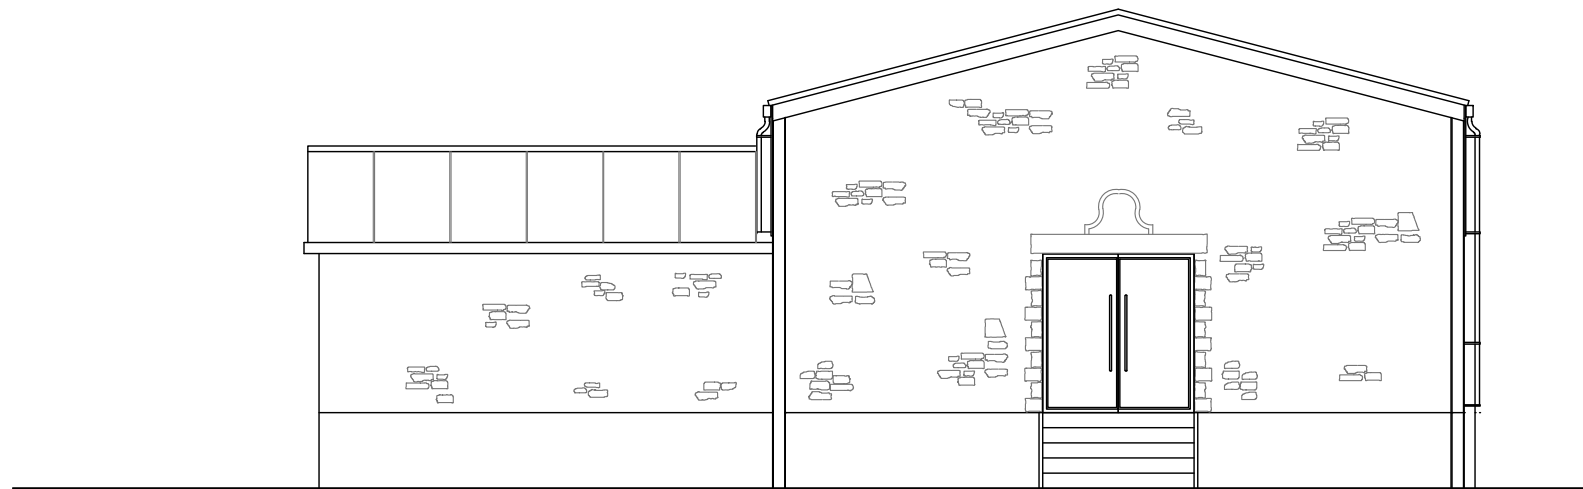

Proposed North Elevation

Proposed West Elevation

Proposed Ground Floor Plan

 Prism Agriculture Ltd		Anchor Farm, Elmhirst Lane, Dodworth, Barnsley, S71 4LD		
NO/REVISION		DATE		Mr L Haywood
				Proposed Extension
				Proposed Plan and Elevations
DRAWN	CHECK	SCALE	DATE	DRAWING NO.
		1:100	Jan 2021	254-20
				REVISION
				A