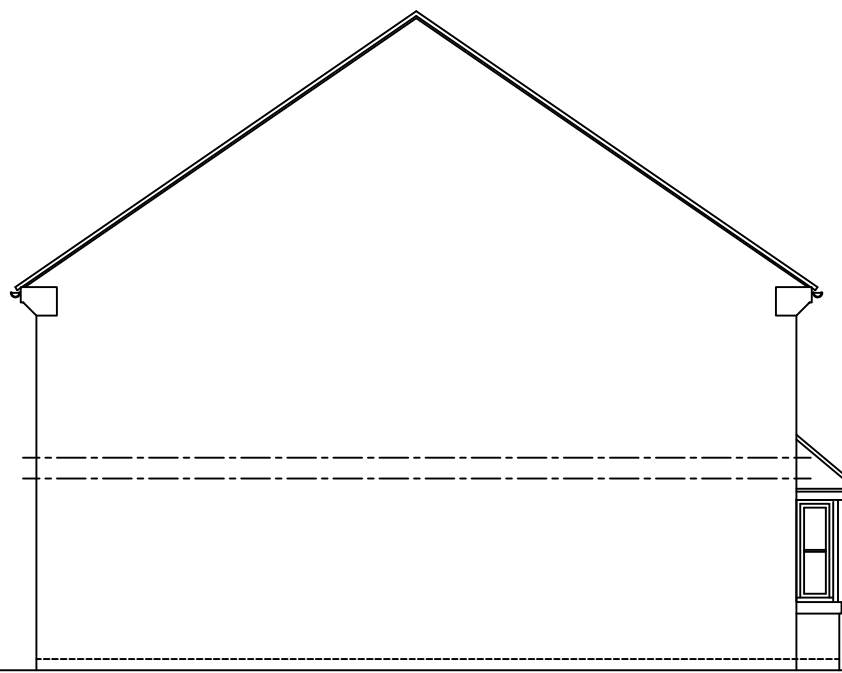

FRONT ELEVATION

REAR ELEVATION

SIDE ELEVATION

SIDE ELEVATION

Revision :  
 Scale : 1:100 @A3  
 Date : JAN 2016  
 Drawn by :  
 Project : DEVELOPMENT AT  
 NEWSOME AVE  
 WOMBWELL  
 Title :  
 Type D  
 Elevations  
 Drg No : 15-126-D3 Rev :