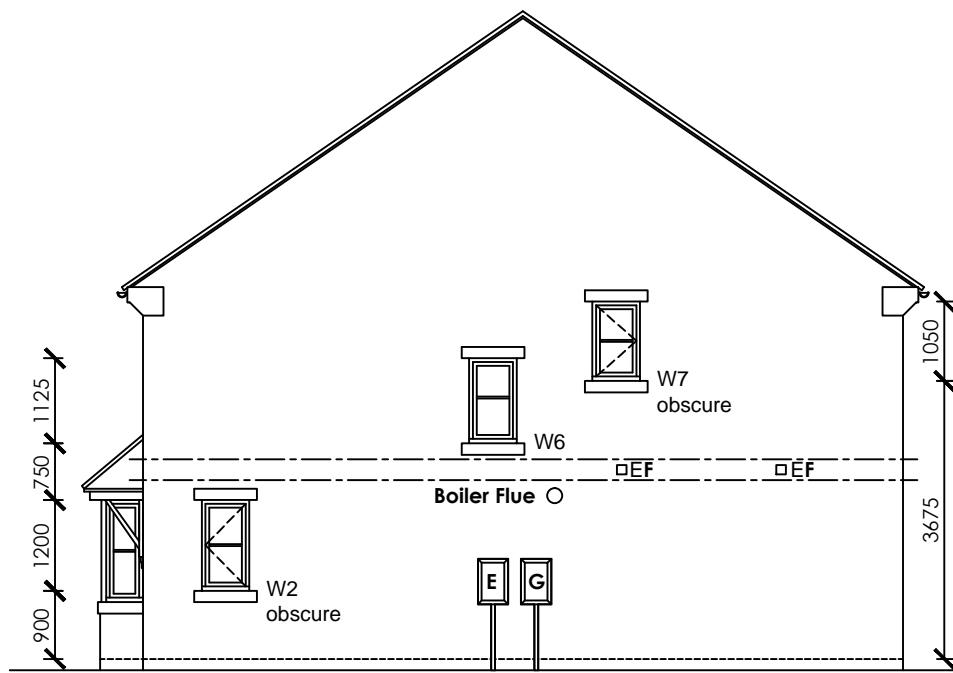

FRONT ELEVATION

REAR ELEVATION

SIDE ELEVATION

SIDE ELEVATION

Revision :  
 Scale : 1:100 @A3  
 Date : JAN 2016  
 Drawn by :  
 Project : DEVELOPMENT AT  
 NEWSOME AVE  
 WOMBWELL  
 Title :  
 Type D  
 Elevations  
 Drg No : 15-126-D3 Rev :