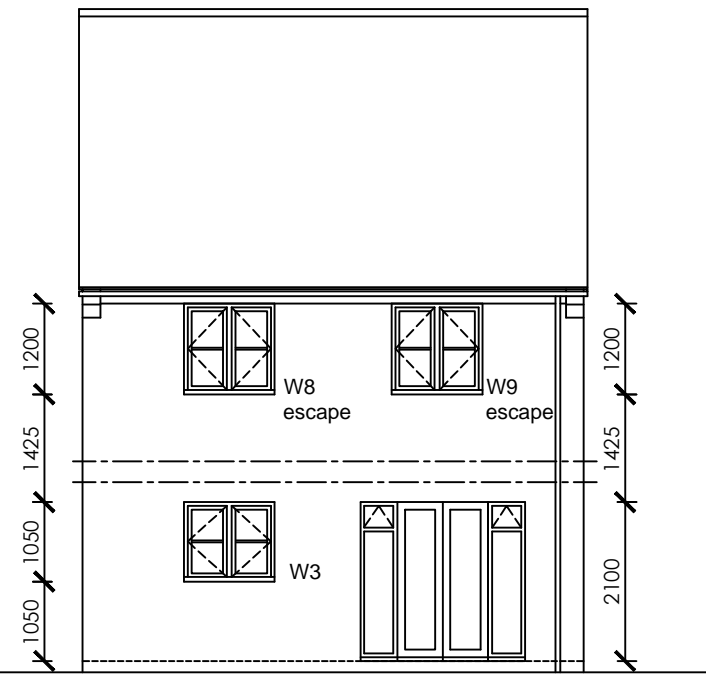

FRONT ELEVATION

REAR ELEVATION

SIDE ELEVATION

SIDE ELEVATION

Revision :  
 Scale : 1:100 @A3  
 Date : JAN 2016  
 Drawn by :  
 Project : DEVELOPMENT AT  
 NEWSOME AVE  
 WOMBWELL  
 Title :  
 Type D  
 Elevations  
 Drg No : 15-126-D3 Rev :