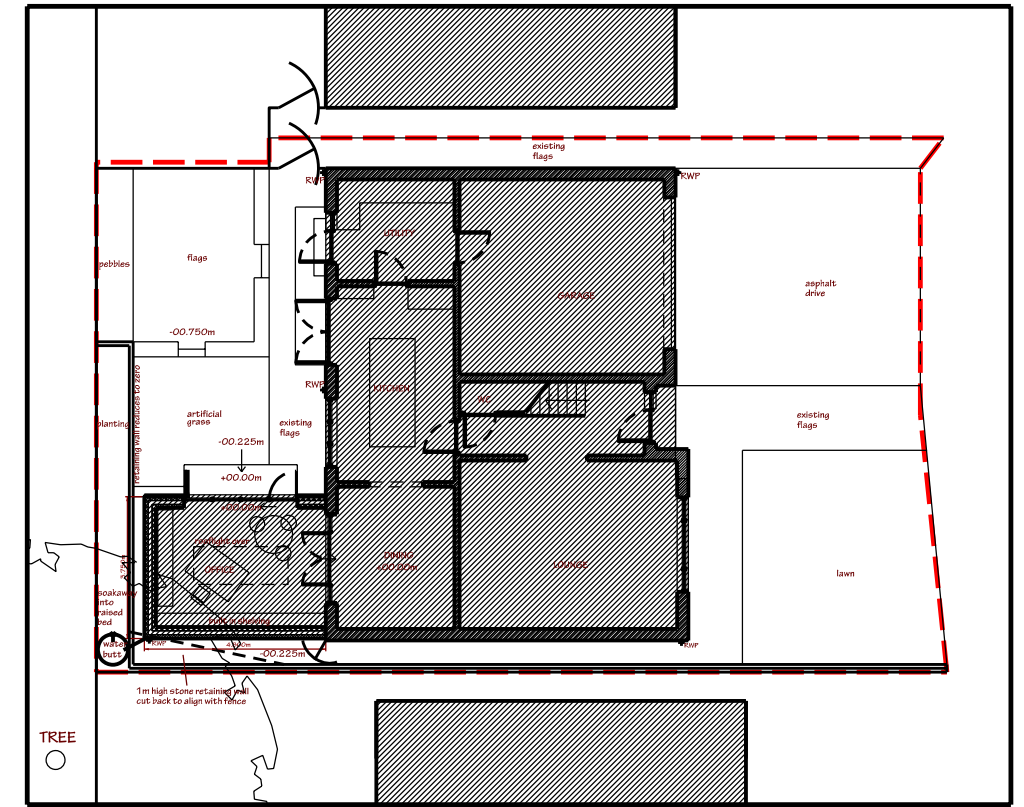

Notes:
PLANNING DRAWINGS, NOT TO BE USED FOR BUILDING REGULATIONS OR CONSTRUCTION PURPOSES

Revision: --

Revision List:

Project Name: 15 Hall Farm Grove

Drawing Title: Location & Site Plans

Drawing Number: 2000/TP/001

Scale: 1:1000 & 1:200@A3

Date: May 11

Location Plan 1:1000

Site Plan - Existing 1:200

Site Plan - Proposed 1:200