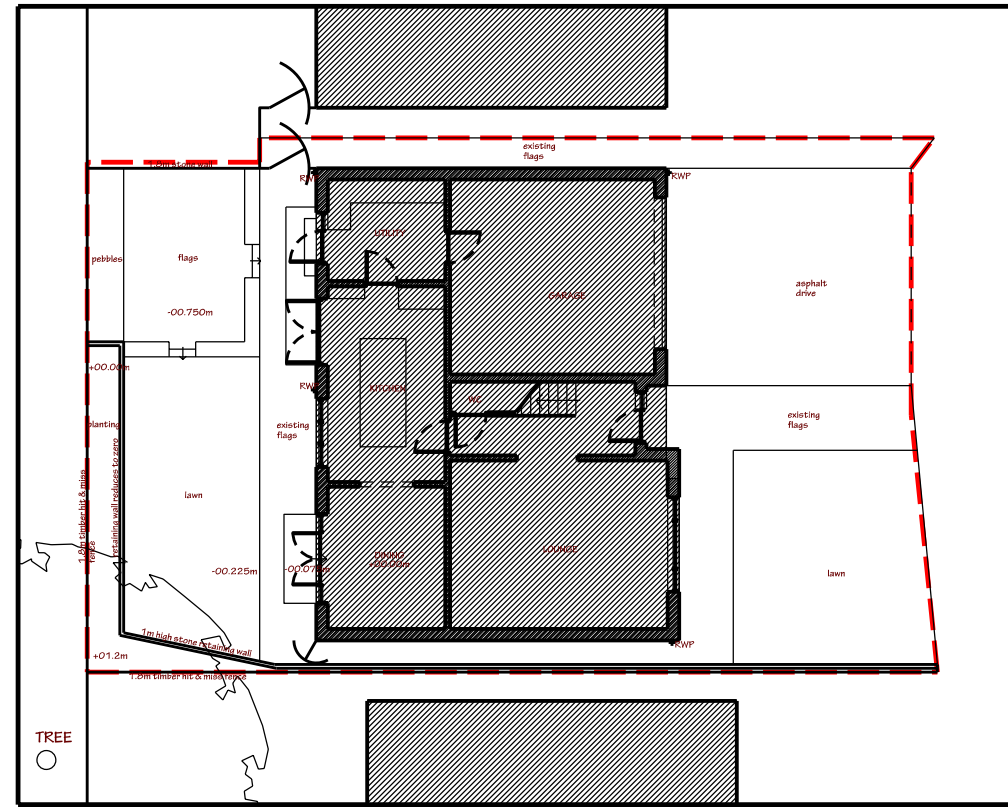

Notes:
PLANNING DRAWINGS, NOT TO BE USED FOR BUILDING REGULATIONS OR CONSTRUCTION PURPOSES

Revision: --

Revision List:

Project Name: 15 Hall Farm Grove

Drawing Title: Location & Site Plans

Drawing Number: 2000/TP/001

Scale: 1:1000 & 1:200@A3

Date: May 11

Location Plan 1:1000

Site Plan - Existing 1:200

Site Plan - Proposed 1:200