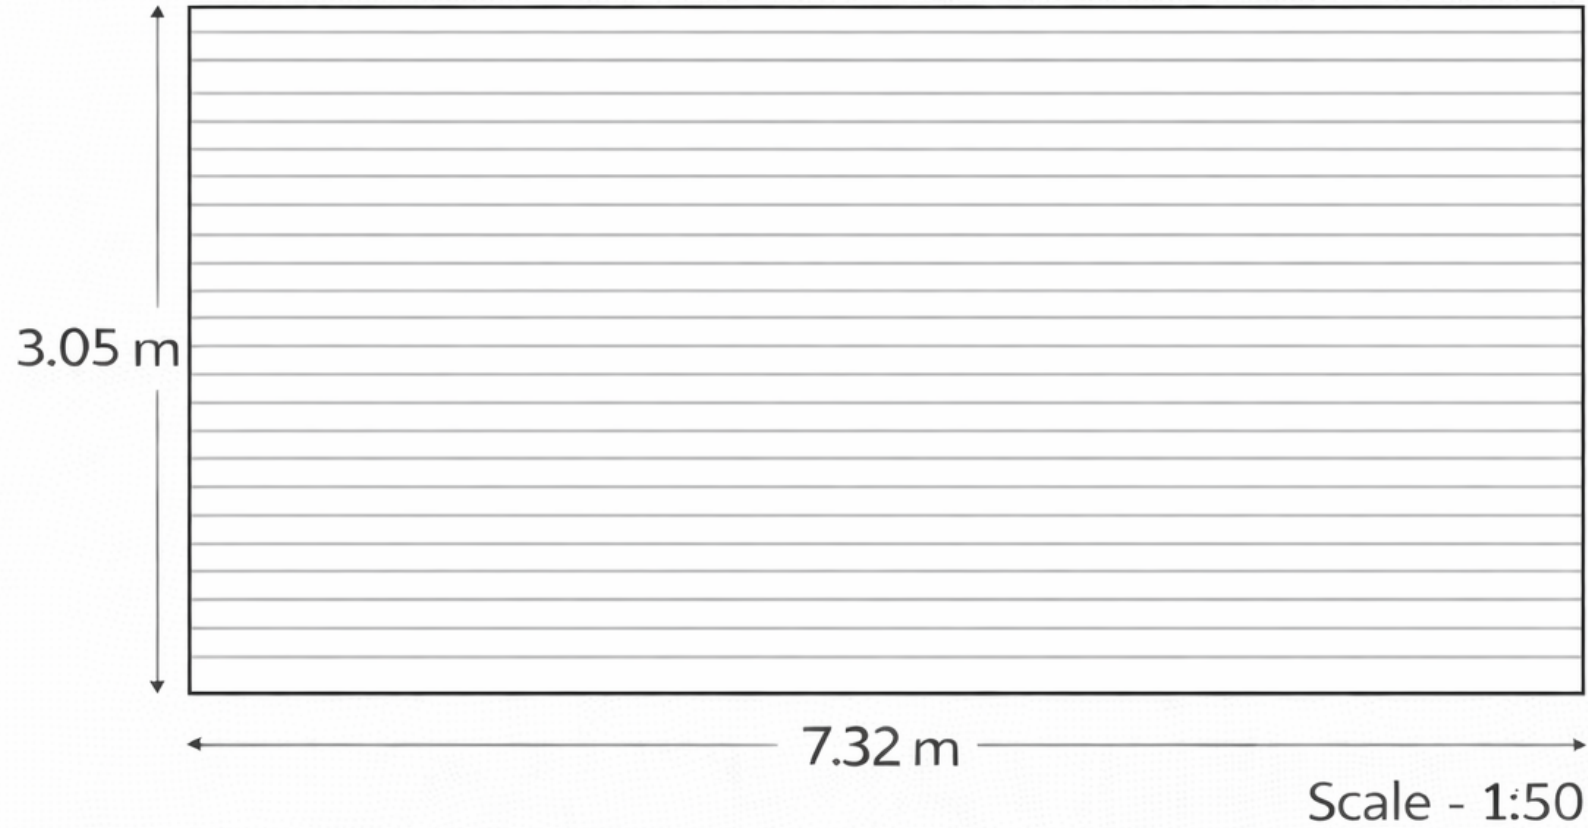

Scale - 1:50

Bank Cottage, Thurgoland - equestrian storage building

Side Elevation - right

Scale - 1:50

Bank Cottage, Thurgoland - equestrian storage building

Rear Elevation

Bank Cottage, Thurgoland - equestrian storage building