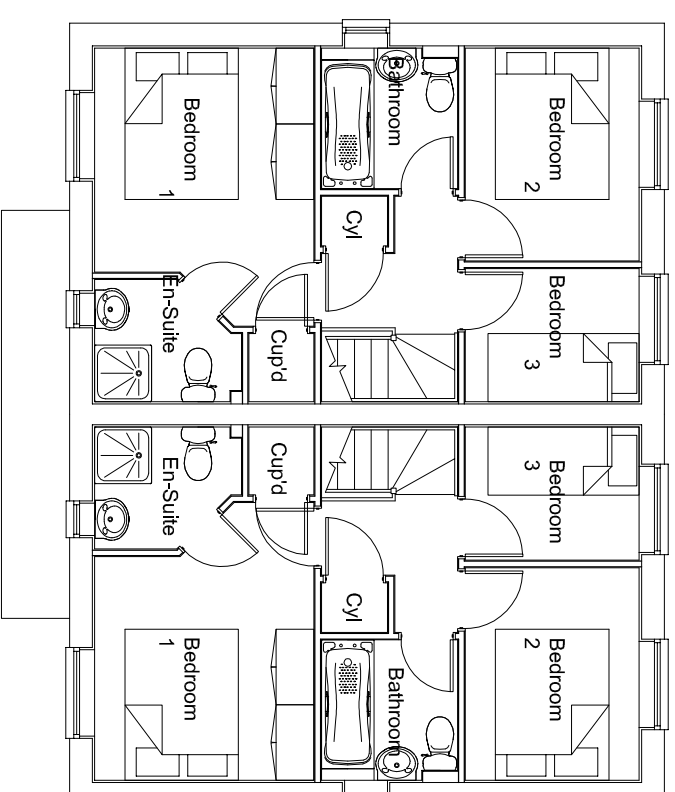

Front Elevation

Side Elevation

Rear Elevation

Side Elevation

Ground Floor Layout

First Floor Layout

PERSIMMON
Together, we make a home

Persimmon Homes West Yorkshire
Tel: 0113 2409726
Fax: 0113 2408967
3 Hepton Court,
York Road,
Leeds,
LS9 6PW

HANBURY DUAL OP

Drawing
Number

501-HAND-OPV

Scale

1:100

Drawn By CAH

JUNE 12