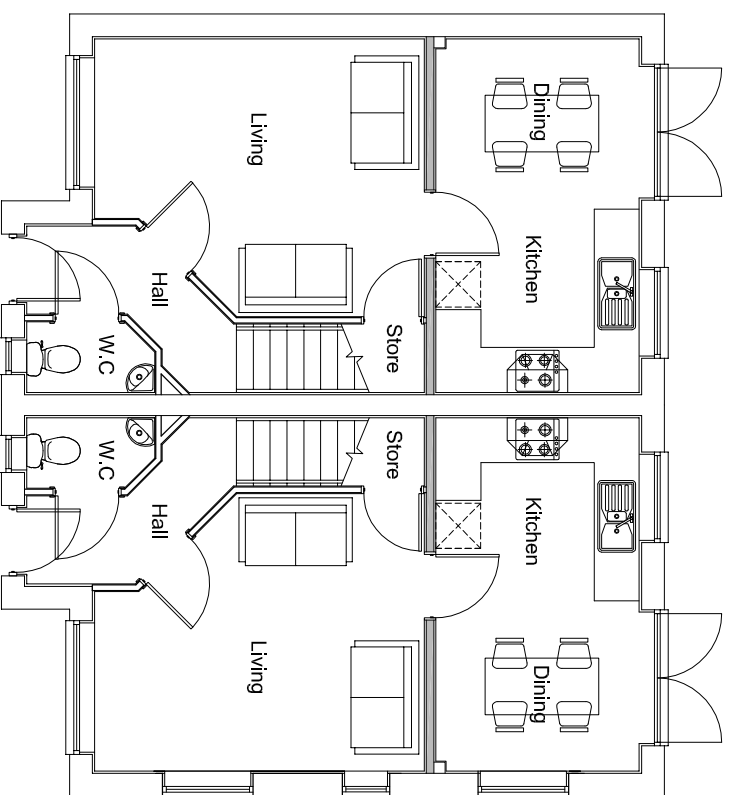

Front Elevation

Side Elevation

Rear Elevation

Side Elevation

Ground Floor Layout

First Floor Layout

PERSIMMON
Together, we make a home

Persimmon Homes West Yorkshire
Tel: 0113 2409726
Fax: 0113 2408967
3 Hepton Court,
York Road,
Leeds,
LS9 6PW

HANBURY DUAL OP

Drawing
Number

501-HAND-OPV

Scale

1:100

Drawn By CAH

JUNE 12