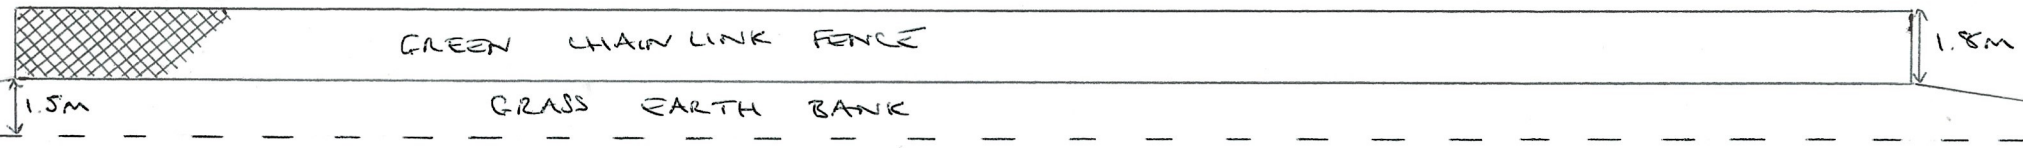

EE + C HAWKE, PROPOSED SLURRY LAGOON AT HIGH WELLS FARM, TENTER LANE,
SNOWDEN HILL, BARNSBLEY, S36 8FR
ELEVATIONS (2) 1:200 @ A4 OCTOBER 2024

NORTHEAST AND SOUTHWEST ELEVATIONS